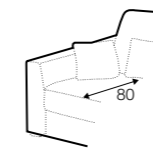

extra dimensions

depth of seat