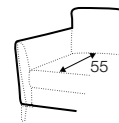

extra dimensions

depth of seat