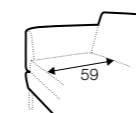

corner 90°

bench right / or left

chaiselongue right / or left

chaiselongue
 wide right / or left

extra dimensions

depth of seat

accessories

ravioli deco cushion
55x55
only in fabric