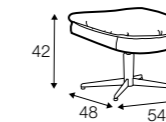

armchair lux

footstool lux 54x48

extra dimensions

depth of seat

Lean backrest: manual or electric.

legs

swivel
black
swivel with memory function
non-rotating leg

Jack