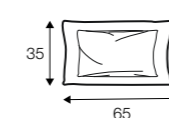

bench 145x102 left or right

extra dimensions

depth of seat

accessories

ravioli deco
cushion
55x55

ravioli deco
cushion
45x45

ravioli deco
cushion
65x35

cushion 55x55
box bordered