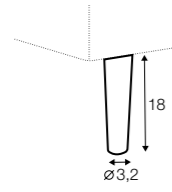

no. 141B
wood