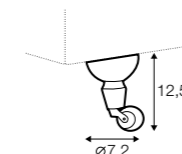

chaiselongue right / or left available also as freestanding

set 1 right / or left 3 seater left / or right + chaiselongue right / or left

extra dimensions

depth of seat

legs

no. 11 wood with gold or silver wheels front