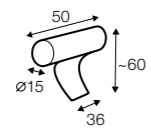

divan right / or left

corner 90°

corner 90° no 2

extra dimensions

depth of seat

accessories

headrest with roll L-50

headrest with roll L-78