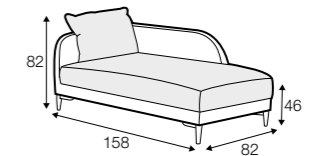

chaiselongue
freestanding left