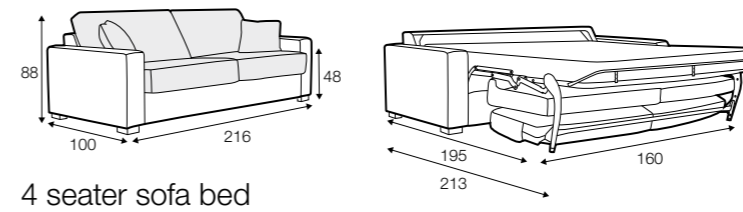

4 seater sofa bed