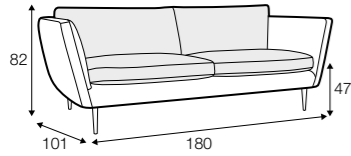

Teddy

STD

LUX

CLS

RICH

PLUS

FC

LC

LCV

2 seater

elements of the modular system

extra dimensions