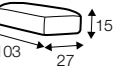

depth of seat

accessories

armrest / headrest 88

armrest / headrest 103

metal tray 50x27
soft touch, black

back cushion 75x65

back cushion 90x65

legs