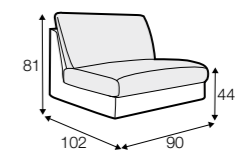

armchair wide
without armrests