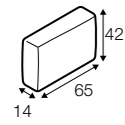

chaiselongue right / or left

chaiselongue without armrest

extra dimensions

depth of seat

depth of seat
with cushions

accessories

back cushion
65x42
silicon

back cushion
54x54
foam / or silicon