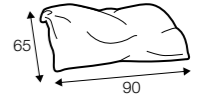

depth of seat

accessories

armrest / headrest 88

armrest / headrest 103

metal tray 50x27
soft touch, black

back cushion 75x65

back cushion 90x65

legs