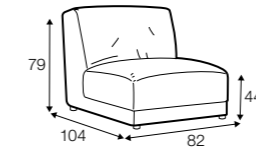

Asta

element 134 left / or right + element 102
+ corner 90° + element 134 right / or left

element 134 left / or right + chaiselongue wide right / or left

modular system

elements of modular system

element 82

extra dimensions

legs