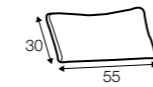

accessories

lumbar cushion
55x30