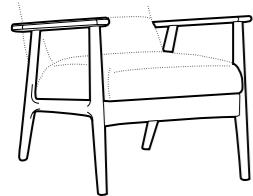

armchair

extra dimensions

depth of seat

legs

wooden frame
(black, bleached oak, oak)

Sophia

STD LUX CLS RICH PLUS

FC LC LCV