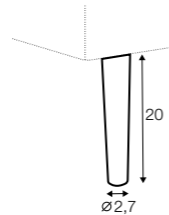

no. 154A
wood
footstool 66x48
armchair:
154A front,
154B back