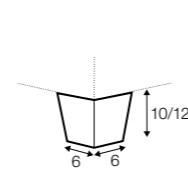

legs

no. 19
wood