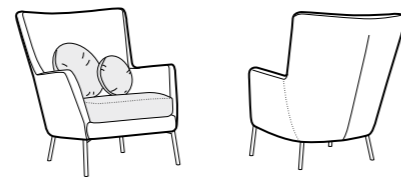

additional outdoor
cover for all elements
example 4 seater cover

legs

no. 122A
plastic

Disa

STD LUX CLS RICH PLUS

FC LC LCV

armchair

footstool 58x52