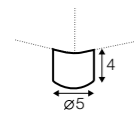

no. 37C
plastic

Lili