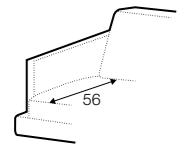

extra dimensions

depth of seat