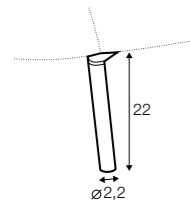

legs

no. 160
metal chrome,
painted black
front: armchair
footstool