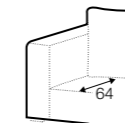

chaiselongue right / or left

chaiselongue without armrest

extra dimensions

depth of seat

depth of seat
with cushions

accessories

back cushion
65x42
silicon

back cushion
54x54
foam / or silicon