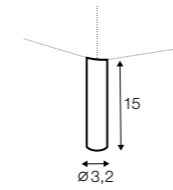

legs

no. 195
metal chrome,
painted black