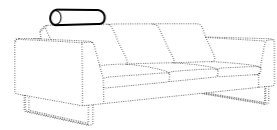

chaiselongue
right / or left

chaiselongue long
right / or left

bench right / or left

corner 90°

extra dimensions

depth of seat

accessories

headrest with roll L-50