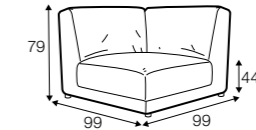

Asta

element 134 left / or right + element 102
+ corner 90° + element 134 right / or left

element 134 left / or right + chaiselongue wide right / or left

modular system

elements of modular system

corner 90°

extra dimensions

legs