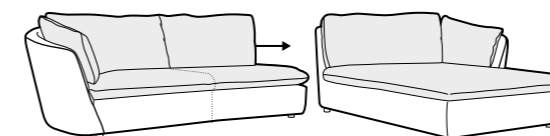

modular system