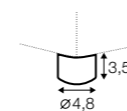

extra dimensions

depth of seat

accessories

armrest 109x33

coffee table 104x31

coffee table 104x104

legs

no. 173
wood