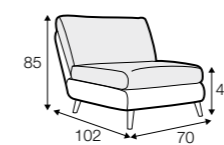

armchair
without armrests