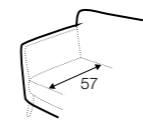

extra dimensions

depth of seat