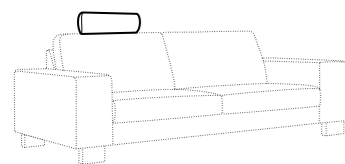

headrest L-60
The headrest is available in
LUX & STANDARD/CLASSIC comfort