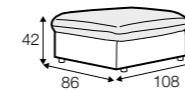

accessories

armrest protection

legs

no. 37C
plastic

Milou

All elements are freestanding.

footstool 108x86

footstool 108x106
with tray 103x19x9