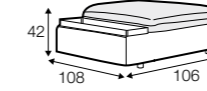

accessories

armrest protection

legs

no. 37C
plastic

Milou

All elements are freestanding.

footstool 108x86

footstool 108x106
with tray 103x19x9