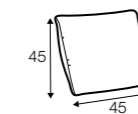

3 seater

4 seater divided

extra dimensions

depth of seat

depth of seat
armchair

accessories

cushion
45x45

cushion
50x30