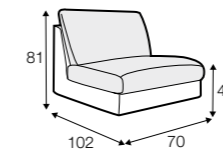

armchair
without armrests