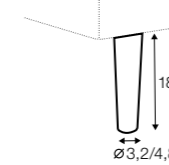

no. 153 wood

no. 141B wood

no. 145A metal chrome, painted black

Quattro

STD LUX CLS RICH PLUS

FC LC LCV

Drawing show combinations with armrest 400. Combinations with other armrest are properly longer or shorter in width.
Cushions can be in fix cover in 70/90 version.
Drawings shown height with leg no. 51 H-10.