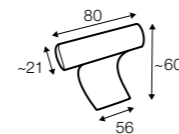

headrest L-80
The headrest is available in
LUX & STANDARD/CLASSIC comfort