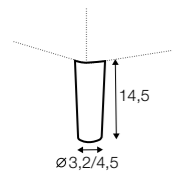

legs

no. 153
wood