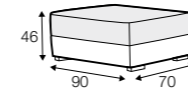

armchair

extra dimensions

depth of seat

legs

wooden frame
(black, bleached oak, oak)

Sophia

STD LUX CLS RICH PLUS

FC LC LCV