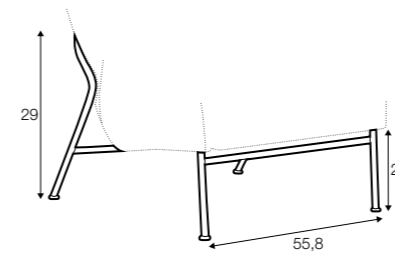

legs

metal frame
metal chrome,
painted black
or brass gold