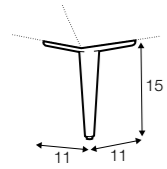

3x seat element 160
+ seat element 80
+ 6x armrests
+ 2x cushion 67
+ 4x cushion 81

extra dimensions

depth of seat

accessories

cushion 81x48

cushion 67x48

armrest/backrest
available in loose cover

legs