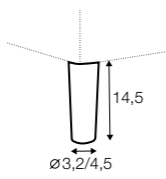

no. 153
wood