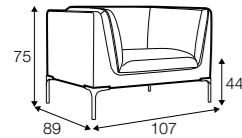

Frej

STD LUX CLS RICH PLUS

FC LC LCV

All elements available in combination fabric and leather.

armchair

modular system

elements of the modular system

extra dimensions

accessories

legs