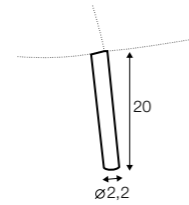

no. 160C
metal chrome,
painted black