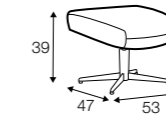

no. 47
metal chrome,
painted black

no. 145A
metal chrome,
painted black

All legs can be fixed to both armrests:

under armrest

under frame

Isa Relax

armchair

footstool 53x47