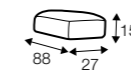

depth of seat

accessories

armrest / headrest 88

armrest / headrest 103

metal tray 50x27
soft touch, black

back cushion 75x65

back cushion 90x65

legs