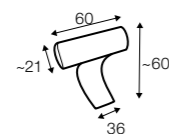

headrest L-60
The headrest is available in
LUX & STANDARD/CLASSIC comfort