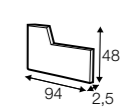

endpart left / or right