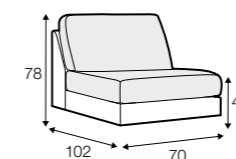

armchair 71
without armrests