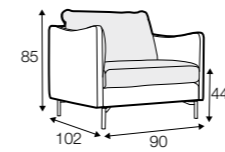

All drawings shown height with leg no. 141A H-14.

armchair