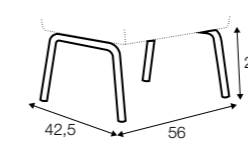

metal frame to footstool
black