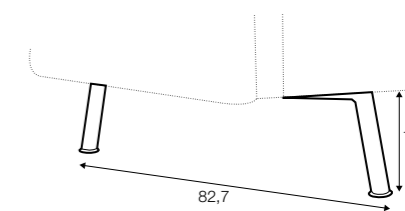

no. 150A
metal chrome,
painted black
sofas, set 2, set 3
corner: 150A front, 150D back