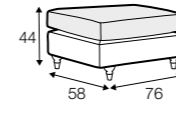

Howard

STD LUX CLS RICH PLUS

FC LC LCV

armchair

footstool 76x58

3 seater

3,5 seater

3,5 seater divided