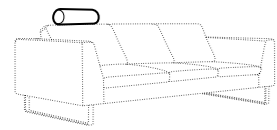

chaiselongue
right / or left

chaiselongue long
right / or left

bench right / or left

corner 90°

extra dimensions

depth of seat

accessories

headrest with roll L-50