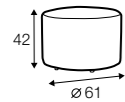

footstool sugar