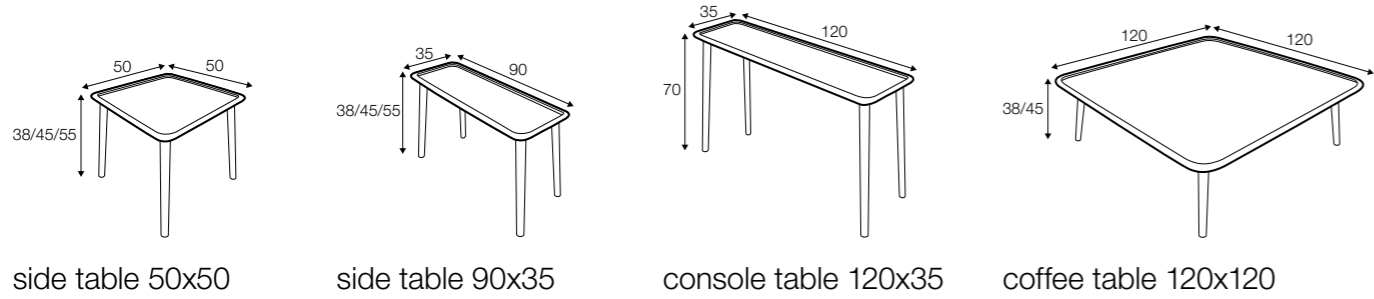

coffee table ø40

coffee table ø80

coffee table 160x60

side table 50x50

side table 90x35

console table 120x35

coffee table 120x120

available materials