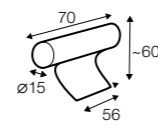

chaiselongue wide right / or left
available also as freestanding

bench right / or left

corner 90° no. 1

extra dimensions

depth of seat

accessories

headrest with roll L-50

headrest with roll L-70