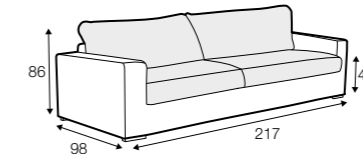

Siv

STD LUX CLS RICH PLUS

FC LC LCV

extra dimensions

legs

Sophia

STD LUX CLS RICH PLUS

FC LC LCV

3 seater