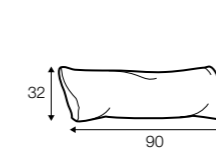

cushion
53x53

cushion
90x32

pillow round
only standard comfort

armrest protection

extra dimensions

depth of seat

legs

no. 138
wood