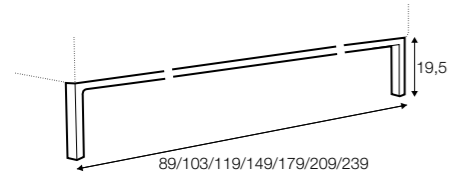

set 3 right / or left
3 seater left / or right + divan right / or left

example of leather cover
4 seater

extra dimensions

depth of seat

legs

no. 83
metal chrome, painted black

Karin

STD