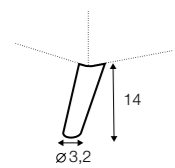

legs

no. 141A
wood
recommended