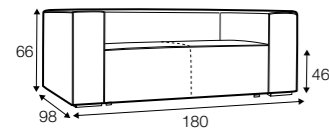

Liam

STD LUX CLS RICH PLUS

FC LC LCV

All elements available also as freestanding elements.

2 seater

modular system

elements of the modular system

extra dimensions