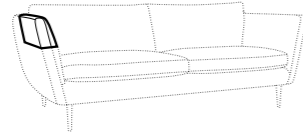

armrest protection