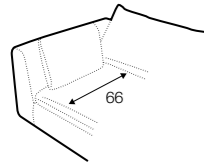

chaiselongue right / or left with tray 55x19x6

chaiselongue
without armrests

cornre 90°

element 130x108
left / or right

element 108x108

extra dimensions

accessories

cushion 53x53