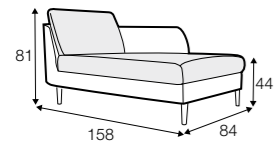

chaiselongue right / or left