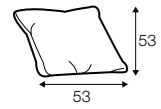

chaiselongue right / or left with tray 55x19x6

chaiselongue
without armrests

cornre 90°

element 130x108
left / or right

element 108x108

extra dimensions

accessories

cushion 53x53