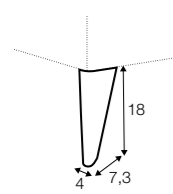

legs

no. 91
wood