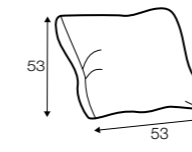

cushion
53x53

cushion
90x32

pillow round
only standard comfort

armrest protection

extra dimensions

depth of seat

legs

no. 138
wood