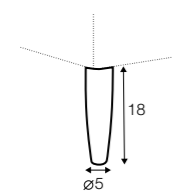

no. 135
wood