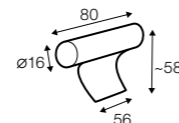

bench 71 right / or left

bench 91 right / or left

corner 90° no. 310

corner 90° no. 320

extra dimensions

depth of seat

accessories

headrest with roll L-60
The headrest is available only in
STANDARD/CLASSIC comfort