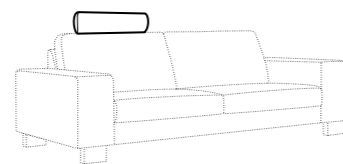

headrest L-80
The headrest is available in
LUX & STANDARD/CLASSIC comfort