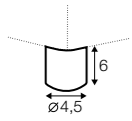

legs

no. 36A
plastic