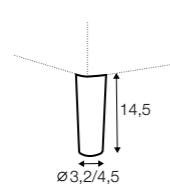

no. 153
wood