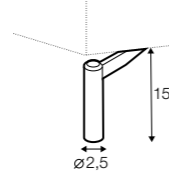

no. 145A
metal chrome,
painted black
or brass gold