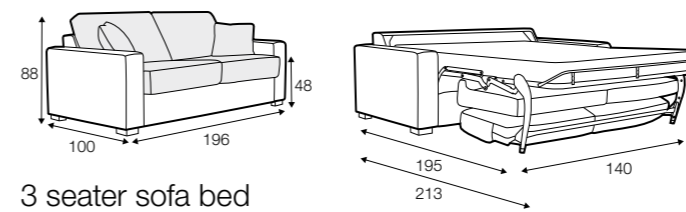

3 seater sofa bed