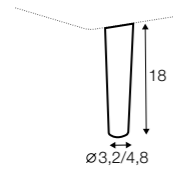

no. 141
wood