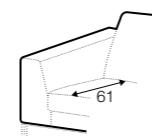

extra dimensions

depth of seat