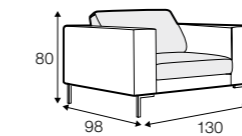

Domino

STD LUX CLS RICH PLUS

FC LC LCV

All drawings shown height with leg no. 47 H-16.

armchair

armchair wide

footstool 90x70

footstool 100x90