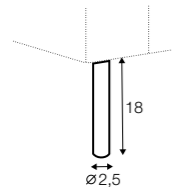

no. 177
metal chrome,
painted black