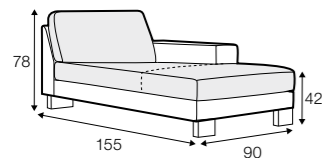

chaiselongue 71 right / or left