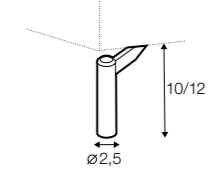

no. 145B
metal chrome,
painted black