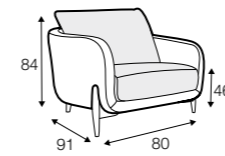

Jack

STD LUX CLS RICH PLUS

FC LC LCV

extra dimensions

legs

Jenny

STD LUX CLS RICH PLUS

FC LC LCV

armchair

version A

version C

example of sets with back cushions combinations

example 1

3 seater ver. A left / or right
+ corner 90° round ver. C
+ 3 seater without armrests ver. A
+ chaiselongue wide ver. C right / or left

example 2

2 seater ver. A left / or right
+ chaiselongue ver. C right / or left