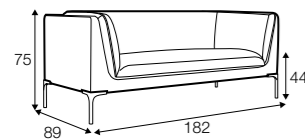

Frej

STD LUX CLS RICH PLUS

FC LC LCV

All elements available in combination fabric and leather.

2 seater

modular system

elements of the modular system

extra dimensions

accessories

legs