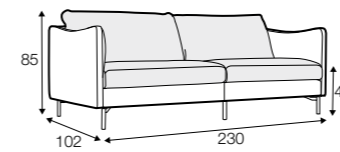

3XL seater divided
with 2 cushions