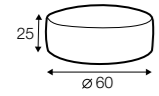

footstool ø60