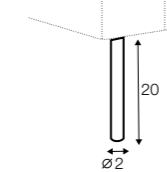

divan right / or left

corner 90°

extra dimensions

depth of
armchair seat

depth of
sofa seat

legs

no. 153
wood
front
sofas, set 2, set 3,
footstool fi 96,
footstool 90x50, corner,
divan, chaiselongues

no. 141A
wood
back with front leg
no. 153
corner