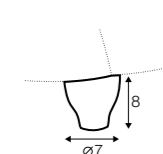

no. 34 wood back