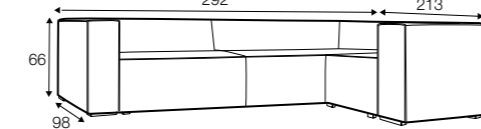

example
element 126 left + element 126 right
+ element 93 right