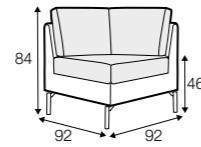

corner 90°

extra dimensions

accessories

legs

Lucy

Two mattresses available: bonell and foam.

3 seater sofa bed left / or right + chaiselongue box right / or left

4 seater sofa bed left / or right + chaiselongue box right / or left