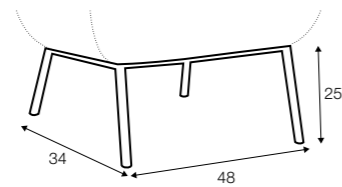

armchair

armchair fabric with leather on seat frame

footstool 57x45 on metal frame

extra dimensions

depth of seat

legs

no. 189 metal chrome, painted black or brass gold armchair

no. 189A metal chrome, painted black or brass gold footstool