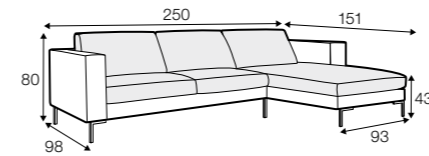

set 1 right / or left
2 seater left / or right
+ chaiselongue right / or left