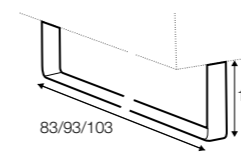

back cushion
54x54
mix (foam and silicon)

back cushion
54x54 dibble
mix (foam and silicon)

legs

no. 47
metal chrome,
painted black

no. 104
metal chrome,
painted black

Lotus

outdoor

STD