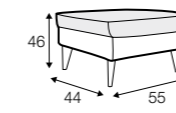

footstool 55x44