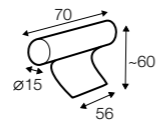

chaiselongue
right / or left

chaiselongue long
right / or left

bench right / or left

corner 90°

extra dimensions

depth of seat

accessories

headrest with roll L-50