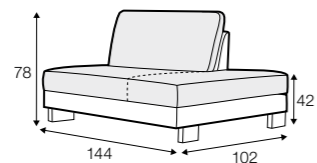

bench 71 right / or left

bench 91 right / or left

corner 90° no. 310

corner 90° no. 320

extra dimensions

depth of seat

accessories

headrest with roll L-60
The headrest is available only in
STANDARD/CLASSIC comfort