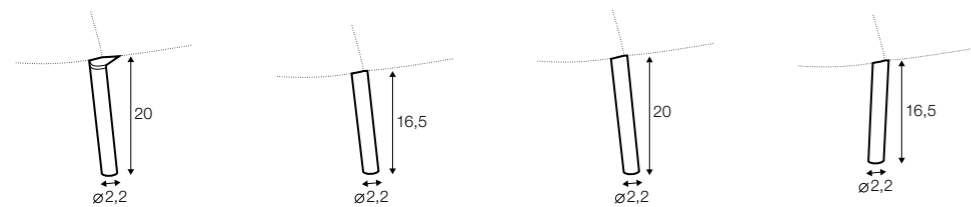

armrest protection

headrest

extra dimensions

depth of armchair seat

depth of sofa seat

legs

no. 160
metal chrome,
painted black
or brass gold
front: armchair,
footstool, sofa

no. 160A
metal chrome,
painted black
or brass gold
back: armchair,
footstool