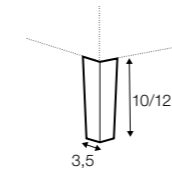

no. 109
wood