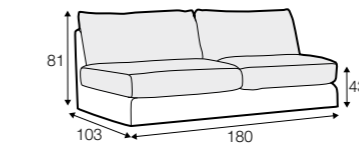

2,5 seater without armrests