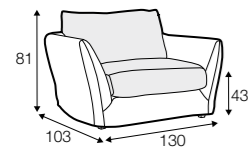

legs

no. 58A
wood

Viktorija

All drawings shown height with leg no. 12 H-8.

armchair

armchair wide

footstool 105x80

2 seater