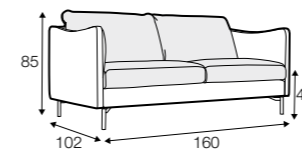

legs

Karla

All drawings shown height with leg no. 141A H-14.

2 seater