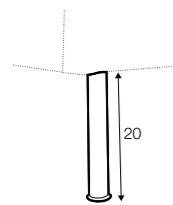

no. 150B
metal chrome,
painted black
armchair: 150B front,
150C back