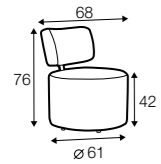

armchair espresso