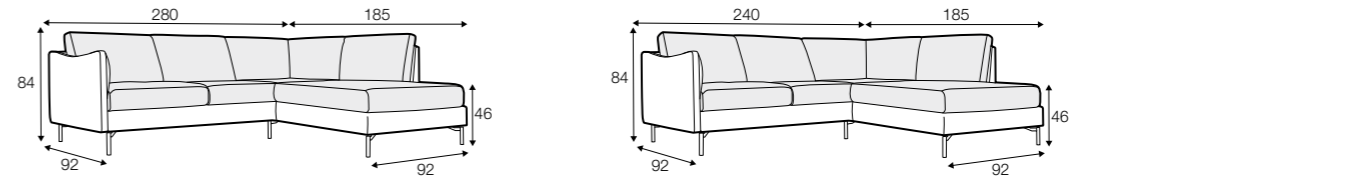

3 seater

4 seater divided

set 4 right / or left
2,5 seater left / or right + divan right / or left

set 5 right / or left
2 seater left / or right + divan right / or left

modular system

elements of the modular system