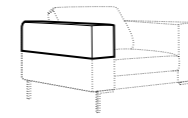

armrest protection A