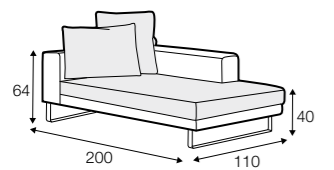

chaiselongue right / or left
back cushion 72x54
and back cushion with roll 58x68