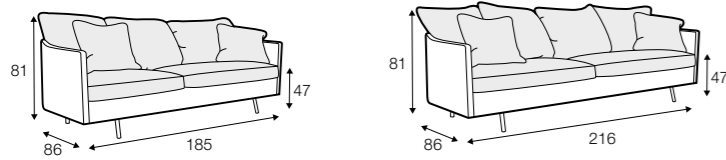

3 seater

elements with small back cushions

2 seater