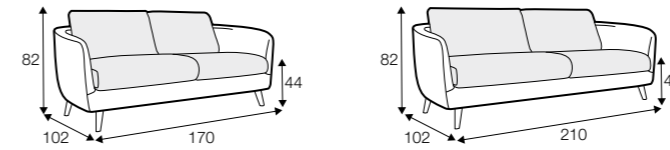

armchair armchair wide footstool 90x70

2 seater 3 seater