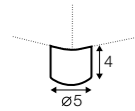

accessories

armrest protection

legs

no. 37C
plastic

Milou

All elements are freestanding.

footstool 108x86

footstool 108x106
with tray 103x19x9