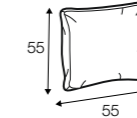

modular system

elements of the modular system

3 seater left / or right

3 seater without armrests

element 134x102 left / or right

element 112x102 without armrests

corner 90°

chaiselongue right / or left

bench 145x102 left or right

extra dimensions

depth of seat

accessories

ravioli deco
cushion
55x55

ravioli deco
cushion
45x45

ravioli deco
cushion
65x35

cushion 55x55
box bordered