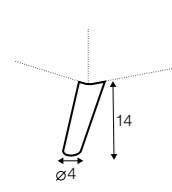

legs

no. 141A
wood
recommended