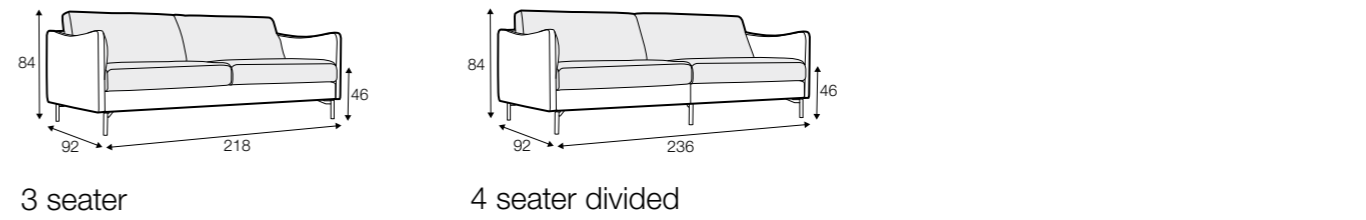

**

STD LUX CLS RICH PLUS

FC LC LCV

armchair

footstool 80x64

2 seater

2,5 seater

3 seater