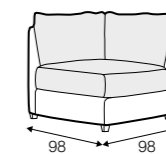

Viktorija

All drawings shown height with leg no. 12 H-8.

modular system

elements of the modular system

corner 90°