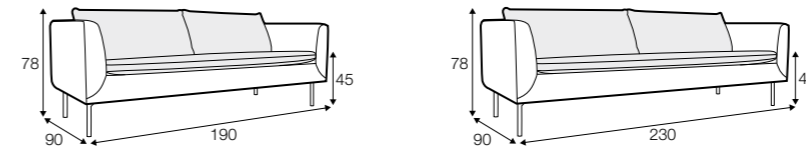

coffee table 150x50 with tray

coffee table 180x50 with tray

coffee table 90x90

coffee table 110x110

coffee table 90x90 with tray

coffee table 110x110 with tray

available materials

wood: bleached oak

wood: oak

wood: white

wood: black

Charlie

corner - footstool high

footstool 90x64

available only
in standard comfort

2 seater