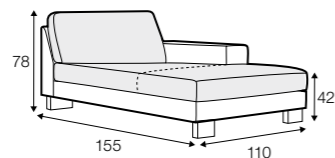

chaiselongue 91 right / or left