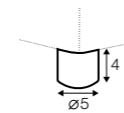

element 120x151
left / or right

divan right / or left

extra dimensions

depth of seat

legs

no. 37C
plastic

Julia

Armchair with detail available only in loose cover.