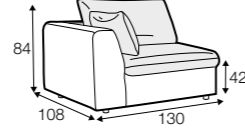

chaiselongue right / or left with tray 55x19x6

chaiselongue
without armrests

cornre 90°

element 130x108
left / or right

element 108x108

extra dimensions

accessories

cushion 53x53