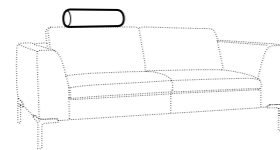

ravioli deco cushion
45x45
only in fabric

ravioli deco cushion
65x35
only in fabric

cushion 55x55
box bordered

cushion 45x45
box bordered

headrest with roll 70

headrest with roll 50

endpart left / or right

armrest I