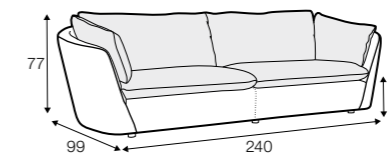

Footstool with venner top available only in fix cover.

footstool 97x43
with venner top

footstool 100x45

2 seater

3 seater

3 seater divided

3XL seater divided

set 1 right / or left
2 seater left / or right + chaiselongue right / or left