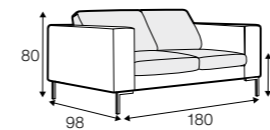

Domino

STD LUX CLS RICH PLUS

FC LC LCV

All drawings shown height with leg no. 47 H-16.

armchair

armchair wide

footstool 90x70

footstool 100x90