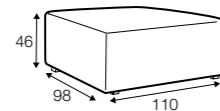

footstool 110x98