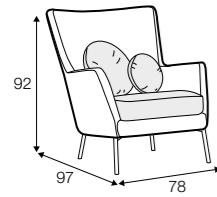

additional outdoor
cover for all elements
example 4 seater cover

legs

no. 122A
plastic

Disa

STD LUX CLS RICH PLUS

FC LC LCV

armchair

footstool 58x52