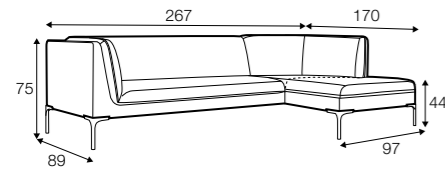

set 1 right / or left
3 seater left / or right + chaiselongue right / or left