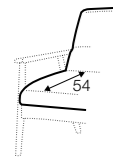

armchair

extra dimensions

depth of seat

legs

wooden frame
(black, bleached oak, oak)

Sophia

STD LUX CLS RICH PLUS

FC LC LCV