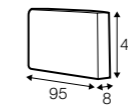

endpart left / or right