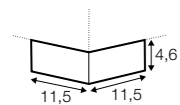

legs

no. 21 wood plastic support
armrest IV, endpart