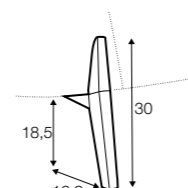

no. 193B
wood
back: only for
armchair