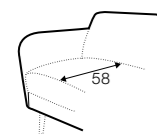

extra dimensions

depth of seat