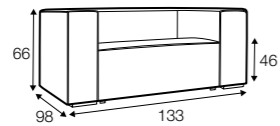

Liam

STD LUX CLS RICH PLUS

FC LC LCV

All elements available also as freestanding elements.

element 93

modular system

elements of the modular system

extra dimensions