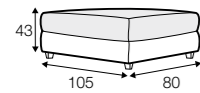

legs

no. 58A
wood

Viktorija

All drawings shown height with leg no. 12 H-8.

armchair

armchair wide

footstool 105x80

2 seater