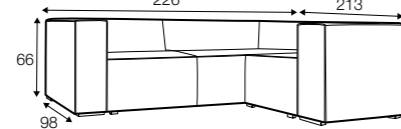

example
element 93 left + 2x element 93 right