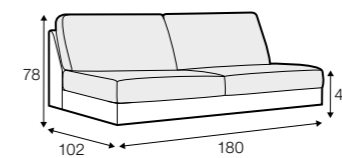

3 seater 91 without armrests