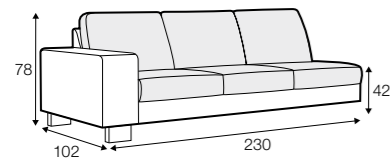

3 seater XL 71 left / or right