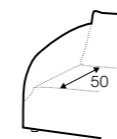

extra dimensions

depth of seat