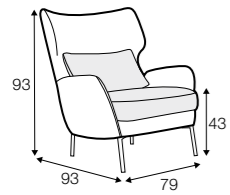

Alex

STD LUX CLS RICH PLUS

FC LC LCV

armchair

footstool 65x49

footstool round

2,5 seater

accessories