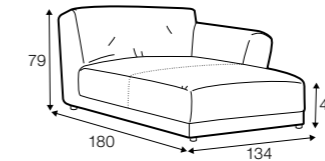

chaiselongue wide
right / or left