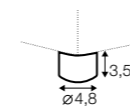

depth of seat
sofa bed ver. B

legs

no. 173
wood
available only for sofa bed ver. A

Colorado

All elements are also available without deco cushions.
All drawings shown height with leg no. 84 H-80.

armchair

footstool 90x80