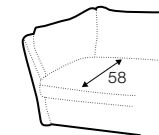

3 seater left / or right

corner 90°

chaiselongue right / or left

extra dimensions

depth of seat

legs

no. 173
wood

available materials for top