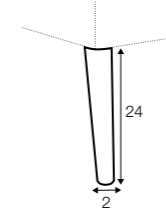

no. 197
wood
only for footstool