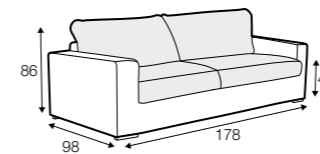

Siv

STD LUX CLS RICH PLUS

FC LC LCV

extra dimensions

legs

Sophia

STD LUX CLS RICH PLUS

FC LC LCV

2 seater