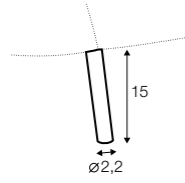

armchair armrest cover 48x22

armrest cover for others 55x22

legs

no. 141A
wood

no. 160A
metal chrome,
painted black
or brass gold

Karla

All drawings shown height with leg no. 141A H-14.

armchair