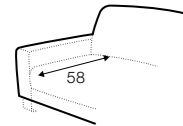

bench 71 right / or left

bench 91 right / or left

corner 90° no. 310

corner 90° no. 320

extra dimensions

depth of seat

accessories

headrest with roll L-60
The headrest is available only in
STANDARD/CLASSIC comfort