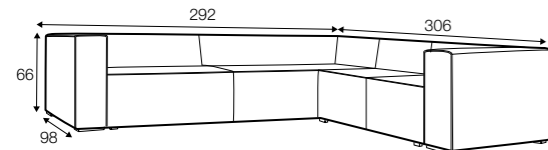

example
element 126 left + element 126 right
+ element 93 without armrest + element 93 right