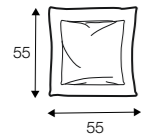

corner 90°

bench right / or left

chaiselongue right / or left

chaiselongue
 wide right / or left

extra dimensions

depth of seat

accessories

ravioli deco cushion
55x55
only in fabric