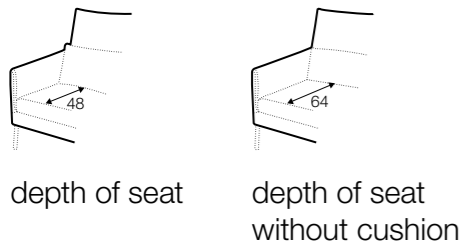

extra dimensions