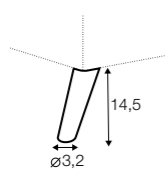

no. 141A
wood
back: only for armchair
with front leg no. 153