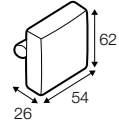

back cushion
with roll 54x62
foam / or silicon