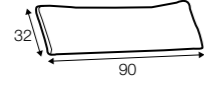

chaiselongue right / or left with tray 55x19x6

chaiselongue
without armrests

cornre 90°

element 130x108
left / or right

element 108x108

extra dimensions

accessories

cushion 53x53