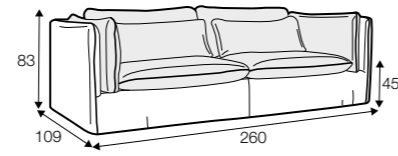

3,5 seater divided