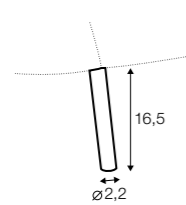

no. 160A
metal chrome,
painted black
armchair back