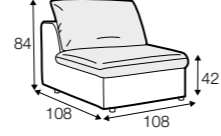

chaiselongue right / or left with tray 55x19x6

chaiselongue
without armrests

cornre 90°

element 130x108
left / or right

element 108x108

extra dimensions

accessories

cushion 53x53