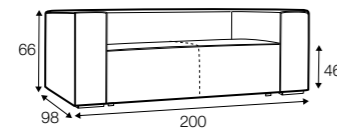

Liam

STD LUX CLS RICH PLUS

FC LC LCV

All elements available also as freestanding elements.

2,5 seater

modular system

elements of the modular system

extra dimensions