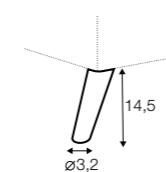

divan right / or left

corner 90°

extra dimensions

depth of
armchair seat

depth of
sofa seat

legs

no. 153
wood
front
sofas, set 2, set 3,
footstool fi 96,
footstool 90x50, corner,
divan, chaiselongues

no. 141A
wood
back with front leg
no. 153
corner