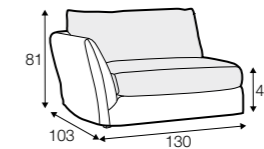

armchair wide left / or right