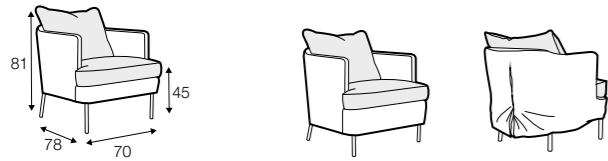

element 120x151
left / or right

divan right / or left

extra dimensions

depth of seat

legs

no. 37C
plastic

Julia

Armchair with detail available only in loose cover.