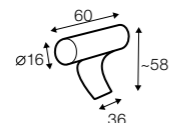

bench 71 right / or left

bench 91 right / or left

corner 90° no. 310

corner 90° no. 320

extra dimensions

depth of seat

accessories

headrest with roll L-60
The headrest is available only in
STANDARD/CLASSIC comfort