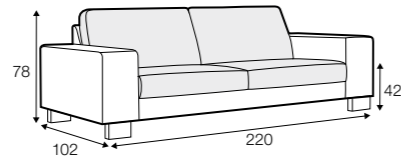

Quattro

STD LUX CLS RICH PLUS

FC LC LCV

Drawing show combinations with armrest 400. Combinations with other armrest are properly longer or shorter in width.
Cushions can be in fix cover in 70/90 version.
Drawings shown height with leg no. 51 H-10.

3 seater 91

modular system

elements of the modular system