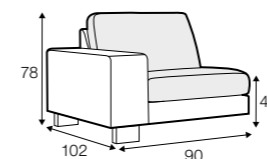

elements of the modular system

armchair 71
left / or right