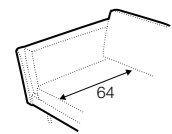

extra dimensions

depth of seat