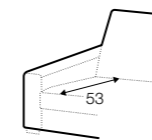

extra dimensions

depth of seat