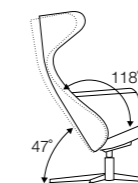

armchair lux

footstool lux 54x48

extra dimensions

depth of seat

Lean backrest: manual or electric.

legs

swivel
black
swivel with memory function
non-rotating leg

Jack