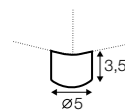

legs

no. 37D
plastic
armchair espresso
footstool sugar