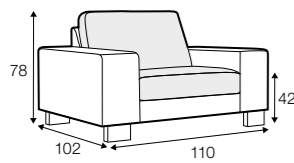

no. 153 wood

no. 141B wood

no. 145A metal chrome, painted black

Quattro

STD LUX CLS RICH PLUS

FC LC LCV

Drawing show combinations with armrest 400. Combinations with other armrest are properly longer or shorter in width.
Cushions can be in fix cover in 70/90 version.
Drawings shown height with leg no. 51 H-10.