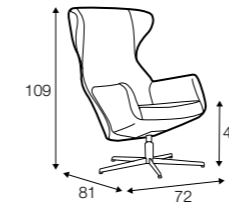

Isa Relax

armchair