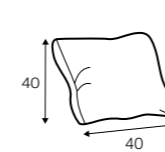

accessories

cushion
40x40