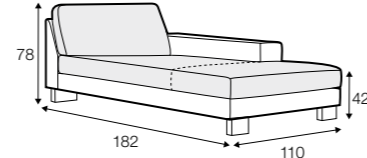

chaiselongue 91 long right / or left