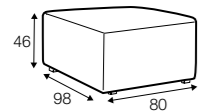

no. 145A
metal chrome,
painted black

Liam

STD LUX CLS RICH PLUS

FC LC LCV

All elements available also as freestanding elements.

footstool 98x80

footstool 98x93

footstool 110x98