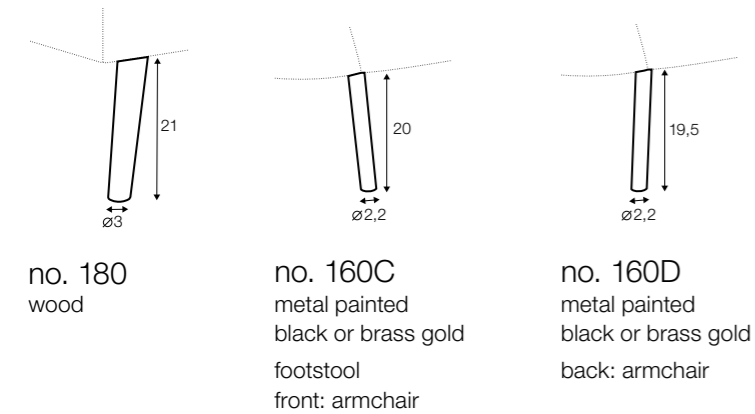

depth of seat

legs

no. 145A
metal painted
black

Penny

extra dimensions

accessories

legs

Petra