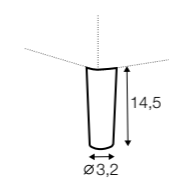

chaiselongue right / or left

chaiselongue long right / or left

bench right / or left

corner 90°

extra dimensions

depth of seat

legs

no. 152
wood