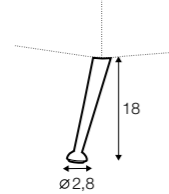

no. 175
metal chrome,
painted black