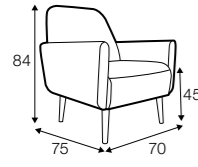

FC LC LCV

pop

footstool 52x36

tune

tune without buttons

solo

funk

swing