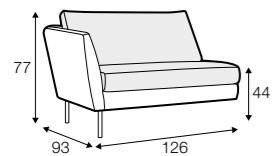

elements of the modular system

loveseat left / or right