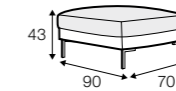

Domino

STD LUX CLS RICH PLUS

FC LC LCV

All drawings shown height with leg no. 47 H-16.

armchair

armchair wide

footstool 90x70

footstool 100x90