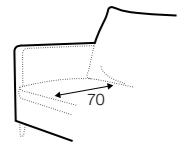

cushion
53x53

cushion
90x32

pillow round
only standard comfort

armrest protection

extra dimensions

depth of seat

legs

no. 138
wood