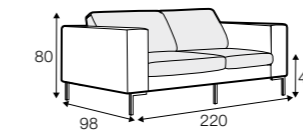

Disa

STD LUX CLS RICH PLUS

FC LC LCV

extra dimensions

accessories

legs

Domino

STD LUX CLS RICH PLUS

FC LC LCV

All drawings shown height with leg no. 47 H-16.

3 seater