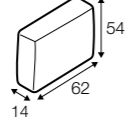

chaiselongue right / or left

chaiselongue without armrest

extra dimensions

depth of seat

depth of seat
with cushions

accessories

back cushion
65x42
silicon

back cushion
54x54
foam / or silicon