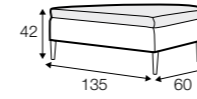

STD LUX CLS RICH PLUS

FC LC LCV

footstool 135x60
loose cover with velcro