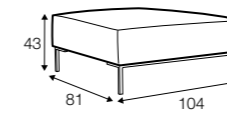

footstool 104x81