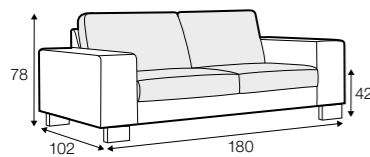

Quattro

STD LUX CLS RICH PLUS

FC LC LCV

Drawing show combinations with armrest 400. Combinations with other armrest are properly longer or shorter in width.
Cushions can be in fix cover in 70/90 version.
Drawings shown height with leg no. 51 H-10.

2 seater 71

modular system

elements of the modular system