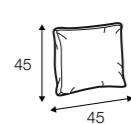

cushion 45x45
box bordered