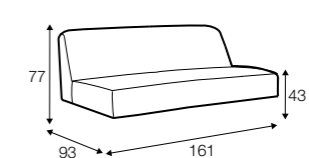

3 seater without armrests