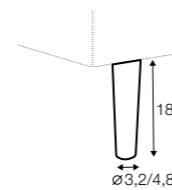

legs

no. 141
wood