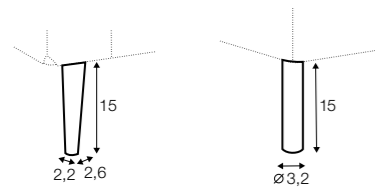

cushion
53x53

cushion
90x32

pillow round
only standard comfort

armrest protection

extra dimensions

depth of seat

legs

no. 138
wood