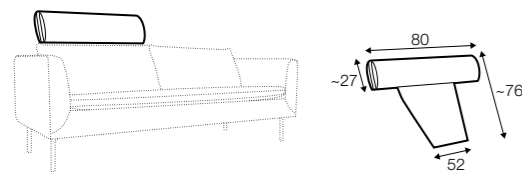

corner 90°

corner open end
right / or left

divan right/ or left

extra dimensions

depth of sofa seat

accessories

headrest L-80

headrest L-100