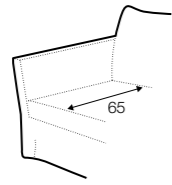

depth of seat without cushion