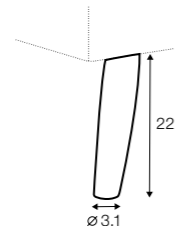

no. 210
wood
front: armchair
footstool