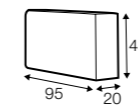

modular system

elements of the modular system

extra dimensions

accessories

armrest B

legs