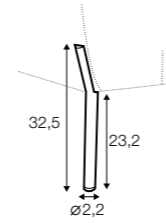

no. 194A
metal chrome,
painted black
or brass gold
front: only for
armchair