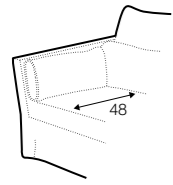

extra dimensions

depth of seat