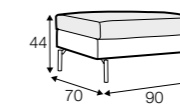

footstool 90x70