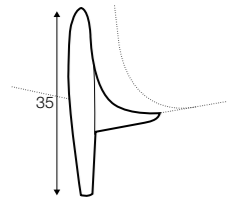

legs

The width of the sofas depends on the legs. The difference is 5 cm overall dimensions.

no. 159
wood
front