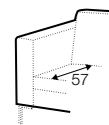

chaiselongue wide right / or left
available also as freestanding

bench right / or left

corner 90° no. 1

extra dimensions

depth of seat

accessories

headrest with roll L-50

headrest with roll L-70