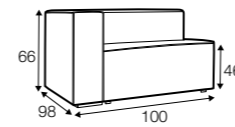

elements of the modular system

element 80 left / or right
= corner 90°