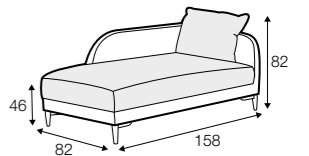

chaiselongue
freestanding right