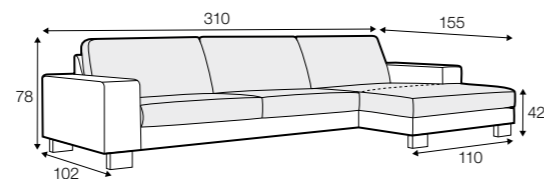

set 2 right / or left
3 seater 91 left / or right + chaiselongue 91 right / or left