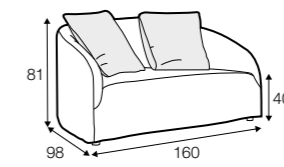

Dahlia

indoor/outdoor

STD LUX CLS RICH PLUS

FC LC LCV

Not available for UK market.

armchair

footstool 108x65

2 seater