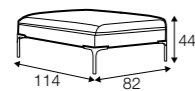

footstool 114x82