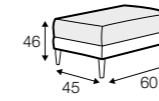

footstool 60x45