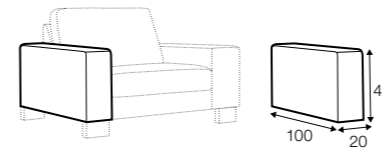

armrest 400
100x20x42
available with feet:
no. 47, no. 51, no. 145A, no. 176
legs to SB H-100:
all above