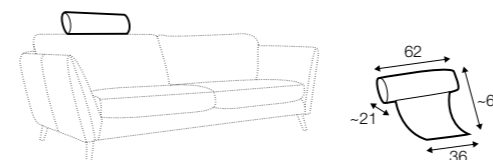

accessories

headrest L-62