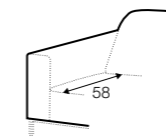

depth of seat

legs

no. 145A
metal painted
black

Penny

extra dimensions

accessories

legs

Petra