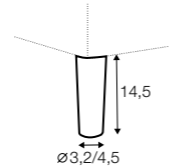

no. 153
wood