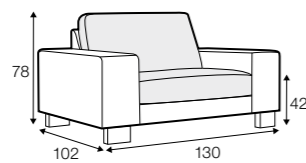

armchair 91