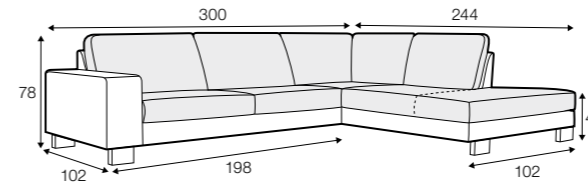

set 14 right / or left
3 seater 91 left / or right + corner 90° no. 320
+ bench 71 right / or left