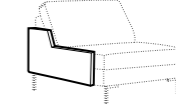

endpart left / or right