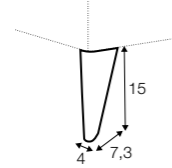

legs

no. 91
wood

Ohio

STD LUX CLS RICH PLUS

FC LC LCV

Drawings shown height with leg no. 119 H-15.