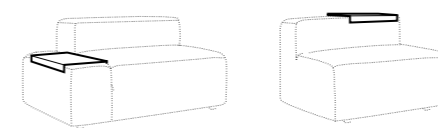

depth of seat

accessories

armrest / headrest 88

armrest / headrest 103

metal tray 50x27
soft touch, black

back cushion 75x65

back cushion 90x65

legs