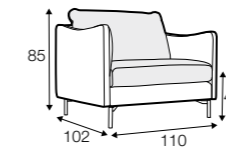

armchair wide