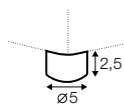

no. 37E
plastic
footstool vanilla