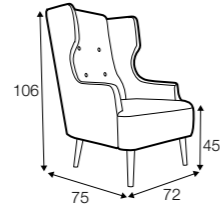

FC LC LCV

pop

footstool 52x36

tune

tune without buttons

solo

funk

swing