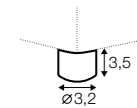

3 seater left / or right

corner 90°

chaiselongue right / or left

extra dimensions

depth of seat

legs

no. 173
wood

available materials for top