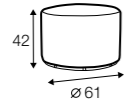

footstool sugar swivel