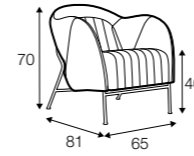

Mini

armchair