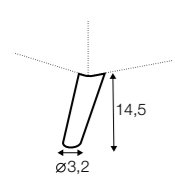

legs

no. 141A
wood