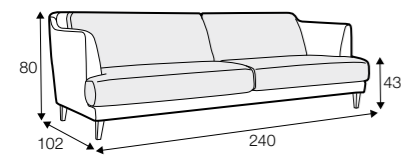

3XL seater
with 2 cushions