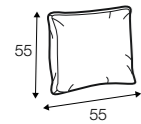

cushion 55x55
box bordered