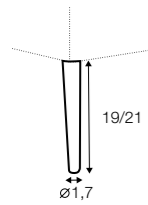

legs

no. 186
wood

sofas H-19
footstool for armchair H-19
armchair: front H-21 back H-19
corner, divan: H-19