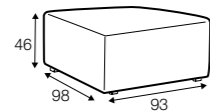

no. 145A
metal chrome,
painted black

Liam

STD LUX CLS RICH PLUS

FC LC LCV

All elements available also as freestanding elements.

footstool 98x80

footstool 98x93

footstool 110x98