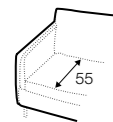

extra dimensions

depth of seat