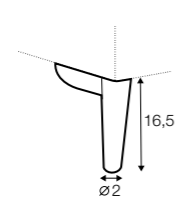

legs

The width of the sofas depends on the legs. The difference is 5 cm overall dimensions.

no. 159
wood
front

no. 159A
wood
back

no. 159B
wood
only chaiselongue

no. 159C
wood
only corner

Jenny Bistro

bistro chair