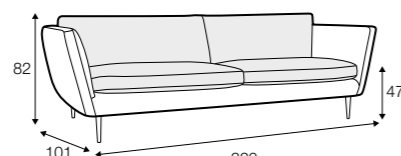

Teddy

STD

LUX

CLS

RICH

PLUS

FC

LC

LCV

3 seater

elements of the modular system

extra dimensions