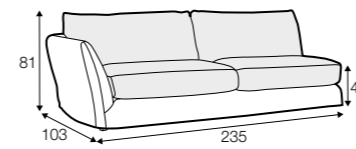

3 seater left / or right