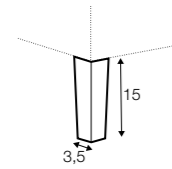

no. 109
wood