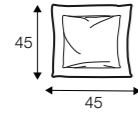

corner 90°

bench right / or left

chaiselongue right / or left

chaiselongue
 wide right / or left

extra dimensions

depth of seat

accessories

ravioli deco cushion
55x55
only in fabric