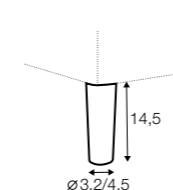

depth of seat

accessories

armrest protection

legs

no. 195
metal chrome,
painted black

no. 153
wood

Flynn

All elements are freestanding.