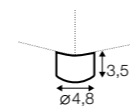

depth of seat

accessories

armrest / headrest 88

armrest / headrest 103

metal tray 50x27
soft touch, black

back cushion 75x65

back cushion 90x65

legs