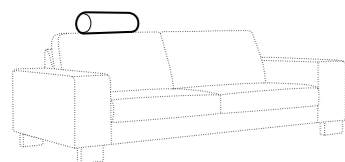

bench 71 right / or left

bench 91 right / or left

corner 90° no. 310

corner 90° no. 320

extra dimensions

depth of seat

accessories

headrest with roll L-60
The headrest is available only in
STANDARD/CLASSIC comfort