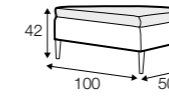

footstool 100x50
loose cover with velcro