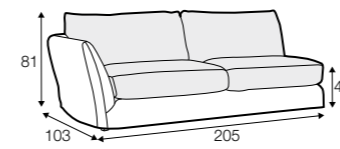

2,5 seater left / or right