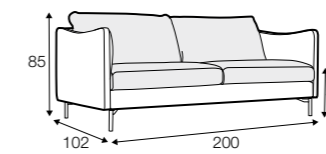

legs

Karla

All drawings shown height with leg no. 141A H-14.

3 seater