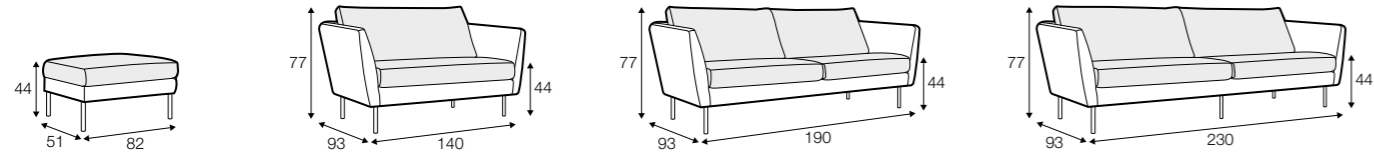

extra dimensions

depth of seat

legs

no. 37C
plastic

Betty

footstool 82x51

loveseat

2 seater