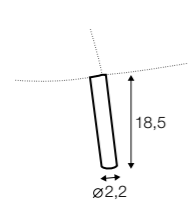

no. 160A
metal chrome,
painted black
back: armchair