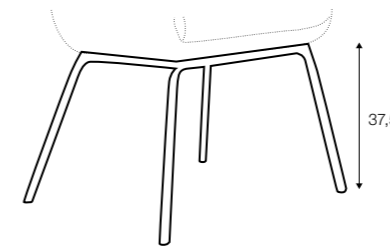

chair with metal frame

extra dimensions

depth of seat

legs

no. 208
wood

no. 209
painted black

Mokka

STD LUX CLS RICH PLUS