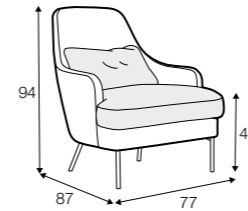

no. 160C
metal chrome,
painted black,
or brass gold
footstool round

no. 160D
metal chrome,
painted black,
or brass gold
back: sofa

Alice

STD LUX CLS RICH PLUS

FC LC LCV

armchair

extra dimensions

depth of seat