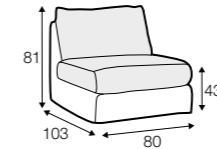

armchair without armrests