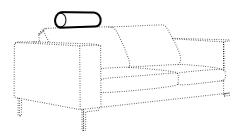

chaiselongue wide right / or left
available also as freestanding

bench right / or left

corner 90° no. 1

extra dimensions

depth of seat

accessories

headrest with roll L-50

headrest with roll L-70