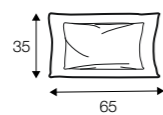

ravioli deco cushion
65x35
only in fabric