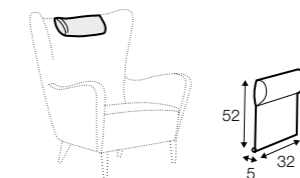

accessories

pillow