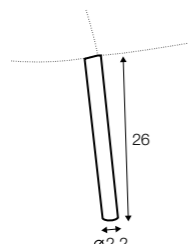

no. 181
metal painted
black or brass gold
front