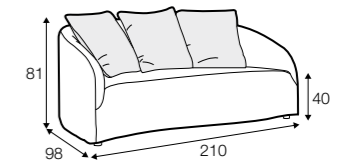

Dahlia

indoor/outdoor

STD LUX CLS RICH PLUS

FC LC LCV

Not available for UK market.

armchair

footstool 108x65

2 seater