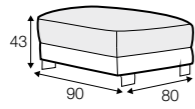

depth of seat
sofa bed ver. B

legs

no. 173
wood
available only for sofa bed ver. A

Colorado

All elements are also available without deco cushions.
All drawings shown height with leg no. 84 H-80.

armchair

footstool 90x80