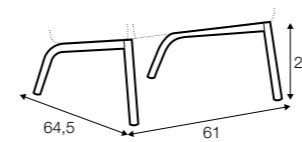

legs

metal frame to armchair
black