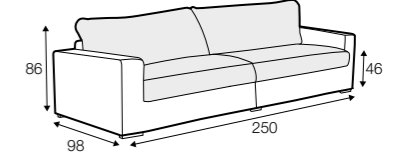

4 seater divided