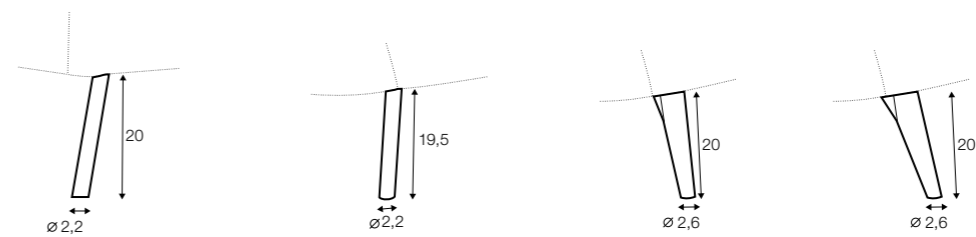

legs

no. 162A
metal painted
black
or brass gold
front: armchair

no. 160D
metal painted
black
or brass gold
back: armchair

no. 212
wood
front

no. 212A
wood
back