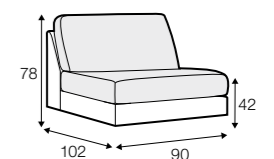

armchair 91
without armrests