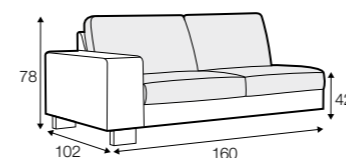

2 seater 71 left / or right