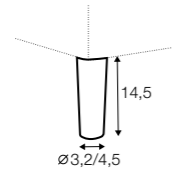

no. 153
wood