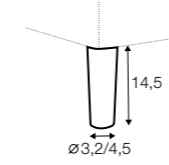

no. 153 wood

no. 141B wood

no. 145A metal chrome, painted black

Quattro

STD LUX CLS RICH PLUS

FC LC LCV

Drawing show combinations with armrest 400. Combinations with other armrest are properly longer or shorter in width.
Cushions can be in fix cover in 70/90 version.
Drawings shown height with leg no. 51 H-10.