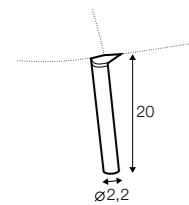

legs

no. 160
metal chrome,
painted black
armchair front
footstool