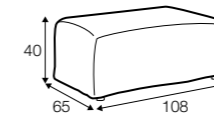

Dahlia

indoor/outdoor

STD LUX CLS RICH PLUS

FC LC LCV

Not available for UK market.

armchair

footstool 108x65

2 seater