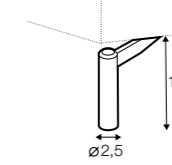

no. 153 wood

no. 141B wood

no. 145A metal chrome, painted black

Quattro

STD LUX CLS RICH PLUS

FC LC LCV

Drawing show combinations with armrest 400. Combinations with other armrest are properly longer or shorter in width.
Cushions can be in fix cover in 70/90 version.
Drawings shown height with leg no. 51 H-10.