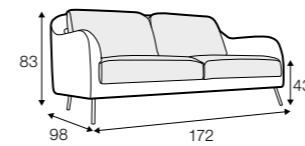

legs

no. 83
metal chrome, painted black

Karin

STD

LUX

CLS

RICH

PLUS

FC

LC

LCV

2 seater

extra dimensions

accessories