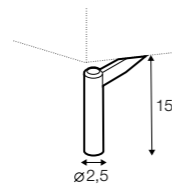

no. 145A
metal chrome,
painted black