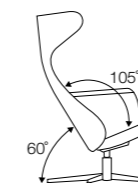

armchair lux

footstool lux 54x48

extra dimensions

depth of seat

Lean backrest: manual or electric.

legs

swivel
black
swivel with memory function
non-rotating leg

Jack