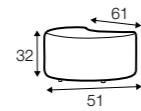

footstool vanilla