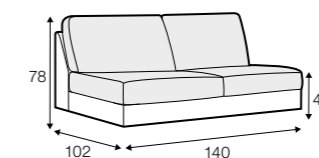

2 seater 71 without armrests