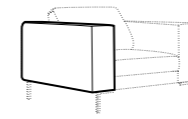

chaiselongue wide right / or left
available also as freestanding

bench right / or left

corner 90° no. 1

extra dimensions

depth of seat

accessories

headrest with roll L-50

headrest with roll L-70