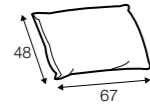

3x seat element 160
+ seat element 80
+ 6x armrests
+ 2x cushion 67
+ 4x cushion 81

extra dimensions

depth of seat

accessories

cushion 81x48

cushion 67x48

armrest/backrest
available in loose cover

legs