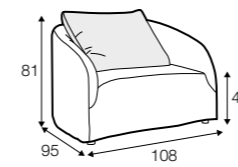

Dahlia

indoor/outdoor

STD LUX CLS RICH PLUS

FC LC LCV

Not available for UK market.

armchair

footstool 108x65

2 seater