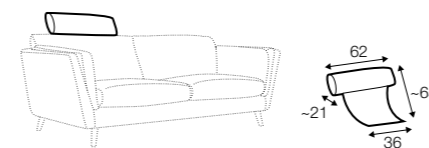

accessories

headrest L-62