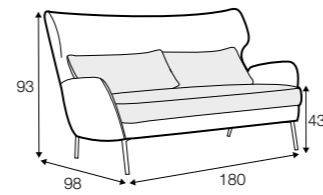

Alex

STD LUX CLS RICH PLUS

FC LC LCV

armchair

footstool 65x49

footstool round

2,5 seater

accessories