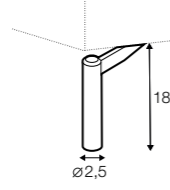

no. 145A
metal painted
black