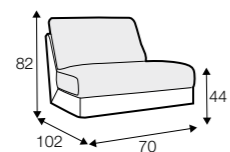

armchair without armrests