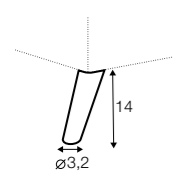

legs

no. 141A
wood
recommended