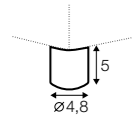

legs

no. 173
wood