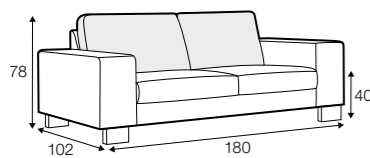

sofa bed
standard comfort - only version 70 for fabric and leather