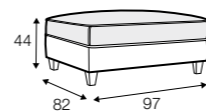

Drawings shown height with leg no. 12 H-8.

footstool 97x82