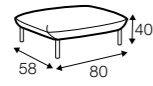

no. 35 wood front

no. 34 wood back

no. 34 wood footstool

Hugo

STD LUX CLS RICH PLUS

FC LC LCV

All drawings shown height with leg no. 145A H-20.

armchair