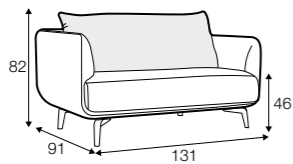

Moa

STD

LUX

CLS

RICH

PLUS

FC

LC

LCV

loveseat

2 seater right / or left + bench with tray left / or right

2 seater left / or right + chaiselongue right / or left

3 seater left / or right + chaiselongue wide right / or left

3 seater left / or right + divan right / or left

3 seater left / or right + corner 90° + 2 seater right / or left

modular system

corner 90°

elements of the modular system

extra dimensions