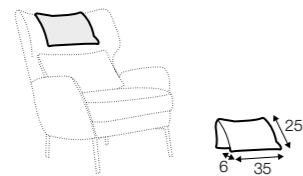

Alex

STD LUX CLS RICH PLUS

FC LC LCV

accessories

headrest

extra dimensions

legs

Alice

STD LUX CLS RICH PLUS

FC LC LCV

extra dimensions

legs