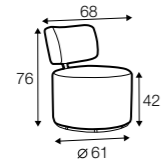

armchair espresso swivel