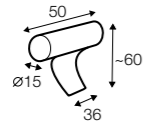

chaiselongue
right / or left

chaiselongue long
right / or left

bench right / or left

corner 90°

extra dimensions

depth of seat

accessories

headrest with roll L-50