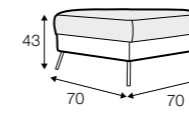

footstool 70x70