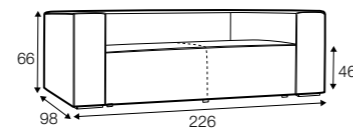

Liam

STD LUX CLS RICH PLUS

FC LC LCV

All elements available also as freestanding elements.

3 seater

modular system

elements of the modular system

extra dimensions