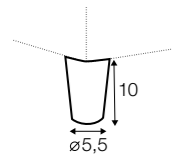

extra dimensions

depth of seat

depth of seat without cushion

legs

no. 58A
wood

no. 37C
plastic
only for footstool with box

Sigge

**