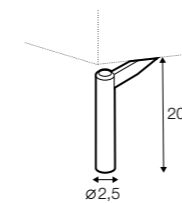

depth of seat

legs

no. 145A
metal painted
black

Penny

extra dimensions

accessories

legs

Petra