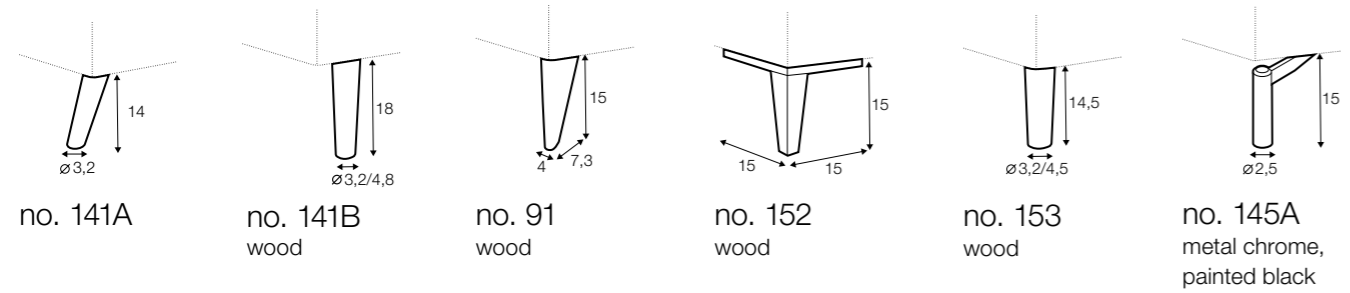

2 seater

3 seater

extra dimensions

depth of seat

accessories

headrest L-62

headrest L-77

legs