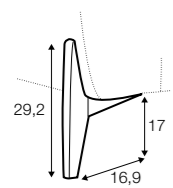

legs

no. 193
wood