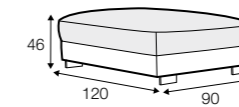

footstool 120x90