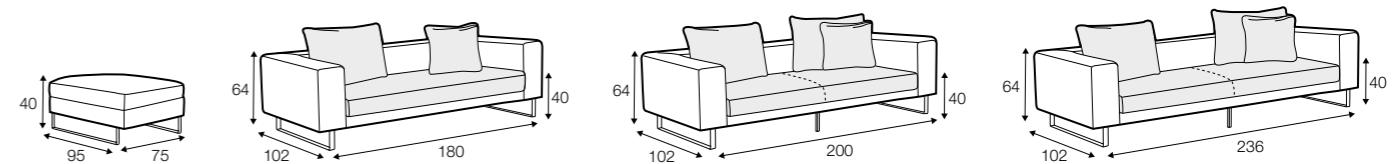

footstool
95x75

2 seater
back cushion 54x54 and 72x54

2,5 seater
back cushion 54x54 and 2x 72x54

3 seater
back cushion 54x54 and 2x 72x54