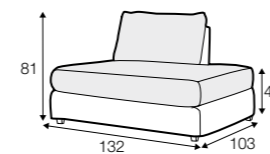

bench right / or left