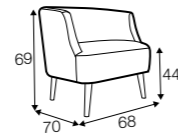

FC LC LCV

pop

footstool 52x36

tune

tune without buttons

solo

funk

swing