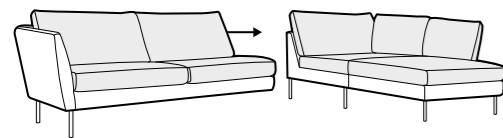

extra dimensions

depth of seat

legs

no. 37C
plastic

Betty

footstool 82x51

loveseat

2 seater

3 seater

set 1 right / or left
loveseat left / or right
+ chaiselongue wide right / or left

set 2 right / or left
2 seater left / or right + divan right / or left

modular system

elements of the modular system