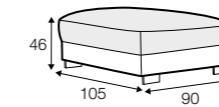

footstool 105x90