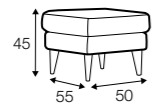

footstool 55x50