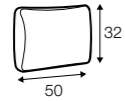

cushion
50x32
mix (foam and silicon)