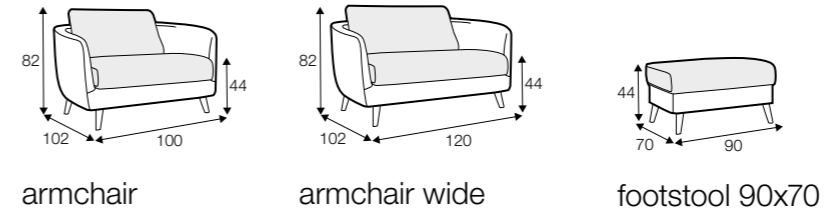

depth of seat

legs

no. 145A
metal painted
black

Penny

extra dimensions

accessories

legs

Petra