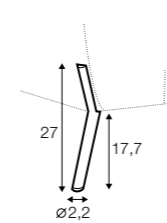

no. 194B
metal chrome,
painted black
or brass gold
back: only for
armchair