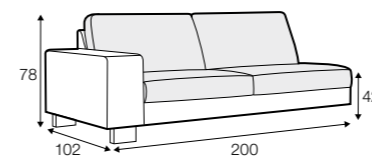

3 seater 91 left / or right