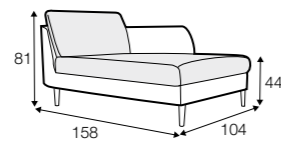

chaiselongue wide right / or left