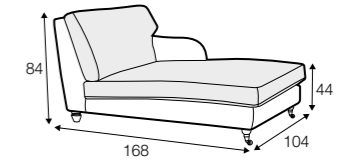

Howard

STD LUX CLS RICH PLUS

FC LC LCV

armchair

footstool 76x58

3 seater

3,5 seater

3,5 seater divided