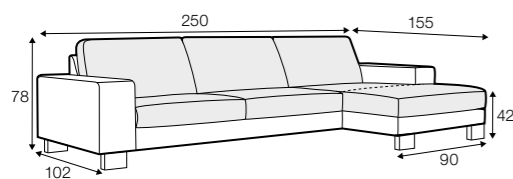

set 1 right / or left
2 seater 71 left / or right + chaiselongue 71 right / or left