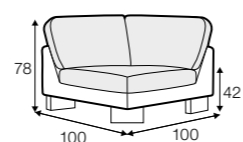

corner 90° no. 320