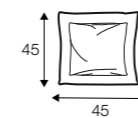

bench 145x102 left or right

extra dimensions

depth of seat

accessories

ravioli deco
cushion
55x55

ravioli deco
cushion
45x45

ravioli deco
cushion
65x35

cushion 55x55
box bordered