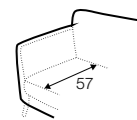

extra dimensions

depth of seat