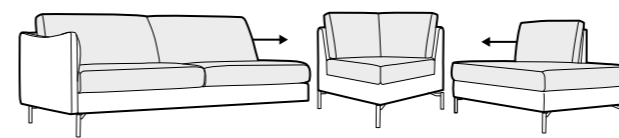

modular system