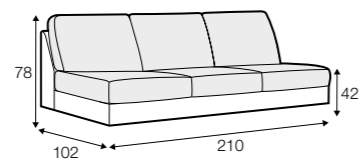

3 seater XL 71 without armrests