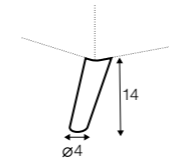

legs

no. 141A wood recommended