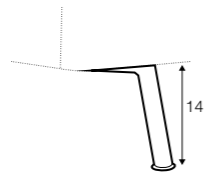

no. 150D
metal chrome,
painted black
footstool 96, footstool 90x50,
divan, chaiselongues