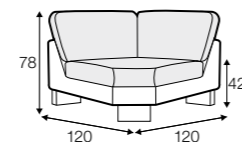

corner 90° no. 310