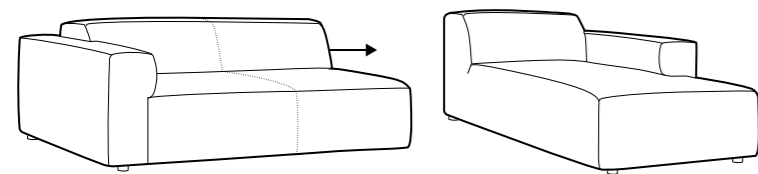

extra dimensions

depth of seat

legs

wood legs with metal frame
black

swivel
black

swivel
black swivel
with memory function

swivel
non rotating leg
black

Annie

All elements are freestanding.

3 seater

set 1 right / or left
element 134x102 left or / right + chaiselongue right / or left

set 2 right / or left
3 seater left or / right + corner 90° + bench right / or left

modular system

elements of the modular system

3 seater left / or right

3 seater without armrests

element 134x102 left / or right

element 112x102 without armrests

corner 90°

chaiselongue right / or left