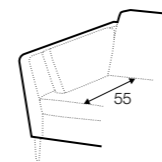

extra dimensions

depth of seat