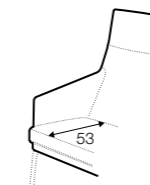

depth of seat
without cushion