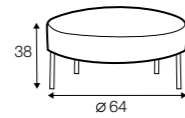

Alex

STD LUX CLS RICH PLUS

FC LC LCV

armchair

footstool 65x49

footstool round

2,5 seater

accessories