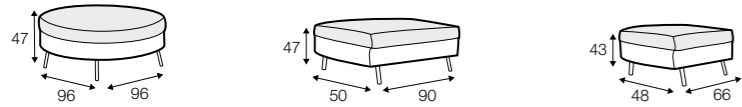

armchair in loose cover
To achieve best results we recommend to choose thin natural fabrics.

footstool ø96   footstool 90x50   footstool 66x48
only for armchair