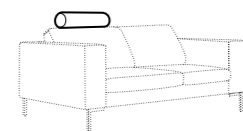

chaiselongue wide right / or left
available also as freestanding

bench right / or left

corner 90° no. 1

extra dimensions

depth of seat

accessories

headrest with roll L-50

headrest with roll L-70