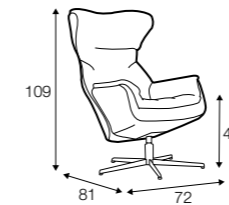

armchair lux

footstool lux 54x48

extra dimensions

depth of seat

Lean backrest: manual or electric.

legs

swivel
black
swivel with memory function
non-rotating leg

Jack