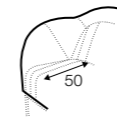

extra dimensions

depth of seat