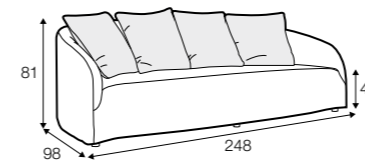

4 seater divided