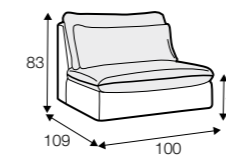

element 100
left / or right
without armrests