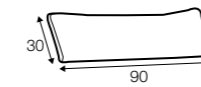

3XL seater divided

4XL seater divided

extra dimensions

depth of seat

accessories

lumbar cushion
55x30

lumbar cushion
90x30

legs