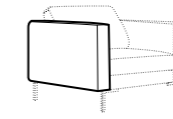

modular system

elements of the modular system

extra dimensions

accessories

armrest B

legs