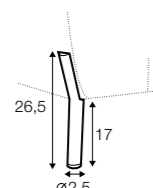

no. 194
metal chrome,
painted black
or brass gold