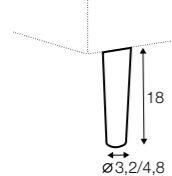

3 seater

extra dimensions

depth of seat

accessories

headrest L-62

headrest L-77

legs

no. 141A
wood
recommended