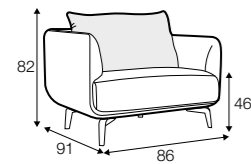

Moa

STD

LUX

CLS

RICH

PLUS

FC

LC

LCV

armchair

2 seater right / or left + bench with tray left / or right

2 seater left / or right + chaiselongue right / or left

3 seater left / or right + chaiselongue wide right / or left

3 seater left / or right + divan right / or left

3 seater left / or right + corner 90° + 2 seater right / or left

modular system

corner 90°

elements of the modular system

extra dimensions