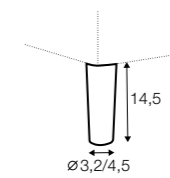

no. 153 wood