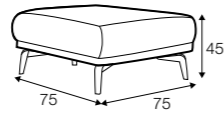

footstool 75x75