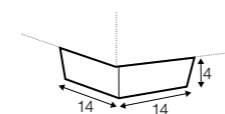

legs

no. 24B
wood

Pixie

STD LUX CLS RICH PLUS

FC LC LCV

Two mattresses available: memory foam and cold foam
Mechanism lift-up (with rollers) available only for 2,5 seater and 3 seater

2,5 seater sofa bed

3 seater sofa bed