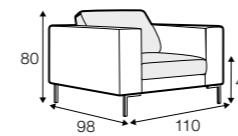

Domino

STD LUX CLS RICH PLUS

FC LC LCV

All drawings shown height with leg no. 47 H-16.

armchair

armchair wide

footstool 90x70

footstool 100x90