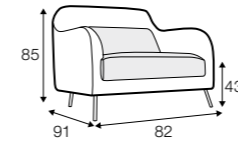

legs

no. 83
metal chrome, painted black

Karin

STD

LUX

CLS

RICH

PLUS

FC

LC

LCV

armchair

extra dimensions

accessories