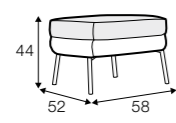

additional outdoor
cover for all elements
example 4 seater cover

legs

no. 122A
plastic

Disa

STD LUX CLS RICH PLUS

FC LC LCV

armchair

footstool 58x52