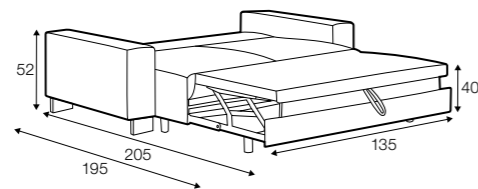

sofa bed
standard comfort - only version 70 for fabric and leather