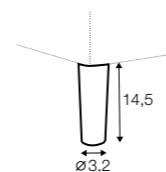

divan right / or left

corner 90°

extra dimensions

depth of
armchair seat

depth of
sofa seat

legs

no. 153
wood
front
sofas, set 2, set 3,
footstool fi 96,
footstool 90x50, corner,
divan, chaiselongues

no. 141A
wood
back with front leg
no. 153
corner