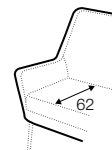

extra dimensions

depth of seat