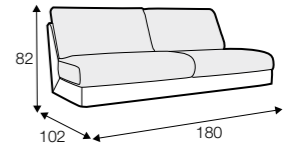

3 seater without armrests