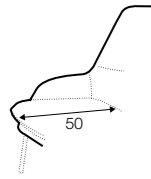

extra dimensions

depth of seat