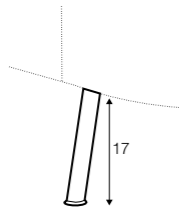

no. 150C
metal chrome,
painted black
armchair: 150B front,
150C back