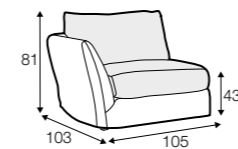

elements of the modular system

armchair left / or right