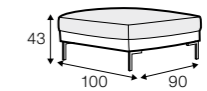

Domino

STD LUX CLS RICH PLUS

FC LC LCV

All drawings shown height with leg no. 47 H-16.

armchair

armchair wide

footstool 90x70

footstool 100x90