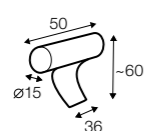

chaiselongue wide right / or left
available also as freestanding

bench right / or left

corner 90° no. 1

extra dimensions

depth of seat

accessories

headrest with roll L-50

headrest with roll L-70