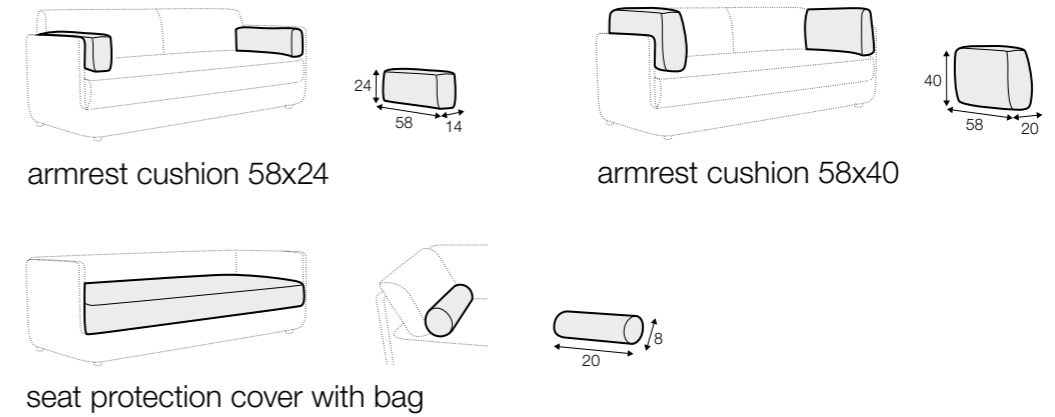

Stina

3 seater sofa bed

extra dimensions

accessories

legs

Teddy

STD

LUX