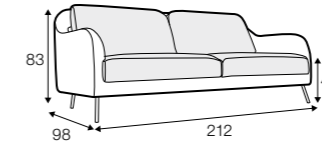

legs

no. 83
metal chrome, painted black

Karin

STD

LUX

CLS

RICH

PLUS

FC

LC

LCV

3 seater

extra dimensions

accessories