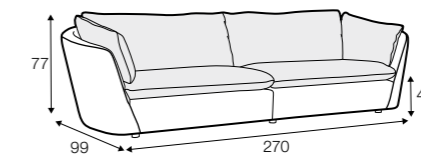

Footstool with venner top available only in fix cover.

footstool 97x43
with venner top

footstool 100x45

2 seater

3 seater

3 seater divided

3XL seater divided

set 1 right / or left
2 seater left / or right + chaiselongue right / or left