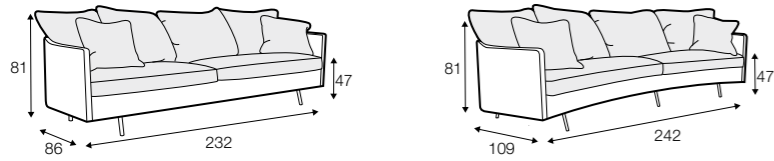

3XL seater round divided

3XL seater