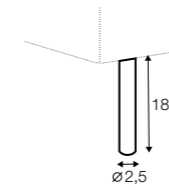

no. 177
metal chrome,
painted black