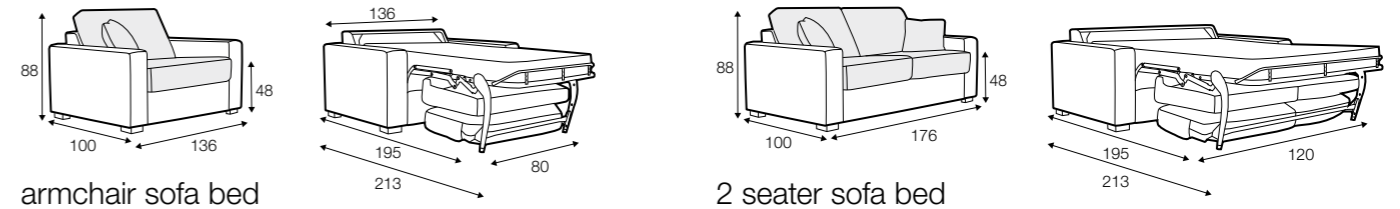

set 6 right / or left
3 seater (2 cushions) left / or right + divan right / or left

extra dimensions

depth of seat

legs

no. 47
metal chrome,
painted black

Lukas

Drawings show combinations with armrest II. Combinations with armrest I and III are properly longer or shorter in width.
Two mattresses available: bonnell and foam.