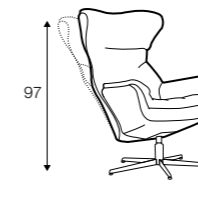

armchair lux

footstool lux 54x48

extra dimensions

depth of seat

Lean backrest: manual or electric.

legs

swivel
black
swivel with memory function
non-rotating leg

Jack