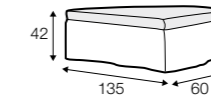

footstool 135x60
loose cover