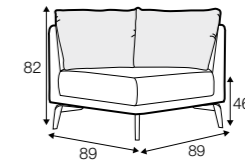

Moa

STD

LUX

CLS

RICH

PLUS

FC

LC

LCV

2 seater right / or left + bench with tray left / or right

2 seater left / or right + chaiselongue right / or left

3 seater left / or right + chaiselongue wide right / or left

3 seater left / or right + divan right / or left

3 seater left / or right + corner 90° + 2 seater right / or left

modular system

corner 90°

elements of the modular system

corner 90°

extra dimensions