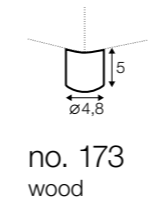

legs

Stina

extra dimensions

accessories

legs