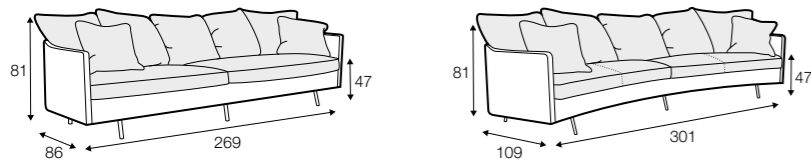

4 seater straight divided

4 seater round divided