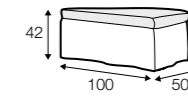

footstool 100x50
loose cover