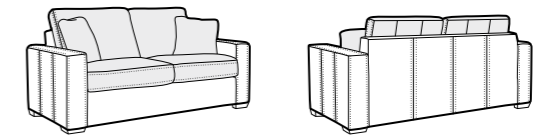

example of leather cover
2 seater

extra dimensions

legs