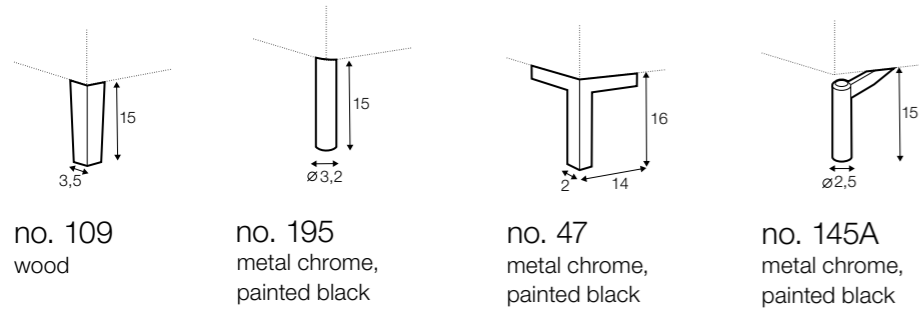

legs

no. 109
wood

no. 195
metal chrome,
painted black

no. 47
metal chrome,
painted black

no. 145A
metal chrome,
painted black

All legs can be fixed to both armrests: