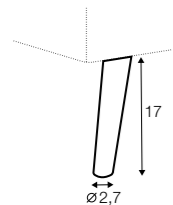

no. 154B
wood
armchair:
154A front,
154B back