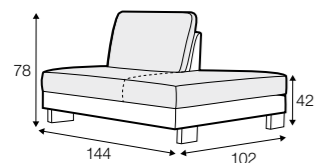

bench 71 right / or left

bench 91 right / or left

corner 90° no. 310

corner 90° no. 320

extra dimensions

depth of seat

accessories

headrest with roll L-60
The headrest is available only in
STANDARD/CLASSIC comfort