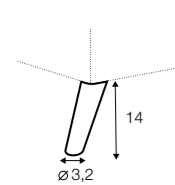

legs

no. 141A wood recommended