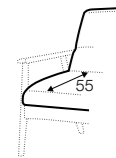

extra dimensions

depth of seat