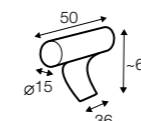

accessories

headrest with roll L-50