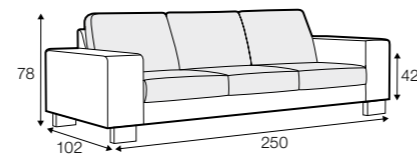

3 seater XL 71