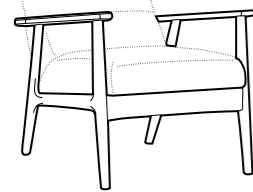

legs

wooden frame
(black, bleached oak, oak)