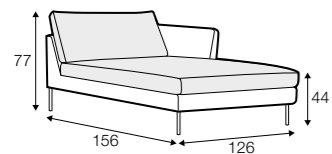

chaiselongue wide right / or left