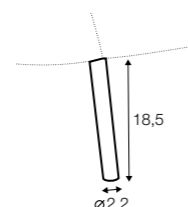

no. 181A
metal painted
black or brass gold
back