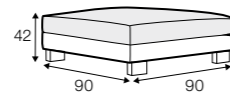

footstool 90x90
version 91x71