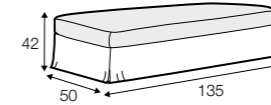

footstool 135x50