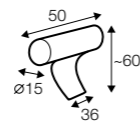

ravioli deco cushion
45x45
only in fabric

ravioli deco cushion
65x35
only in fabric

cushion 55x55
box bordered

cushion 45x45
box bordered

headrest with roll 70

headrest with roll 50

endpart left / or right

armrest I