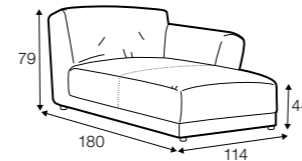

chaiselongue
right / or left