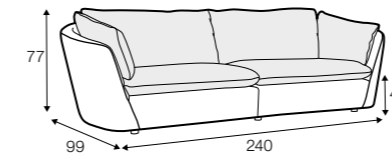

Footstool with venner top available only in fix cover.

footstool 97x43
with venner top

footstool 100x45

2 seater

3 seater

3 seater divided

3XL seater divided

set 1 right / or left
2 seater left / or right + chaiselongue right / or left