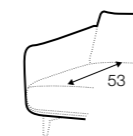

extra dimensions

depth of seat