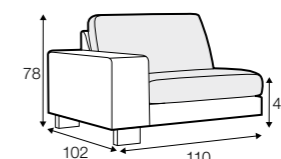

armchair 91
left / or right