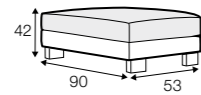

footstool 90x53
version 91x71