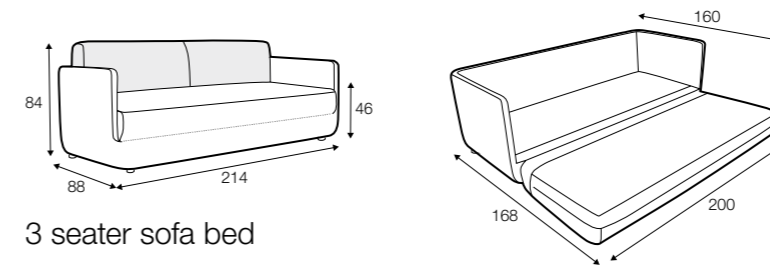

Stina

3 seater sofa bed

extra dimensions

accessories

legs

Teddy

STD

LUX