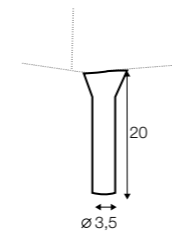

legs

no. 188
wood