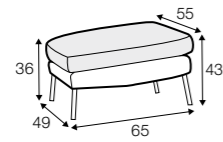

Alex

STD LUX CLS RICH PLUS

FC LC LCV

armchair

footstool 65x49

footstool round

2,5 seater

accessories