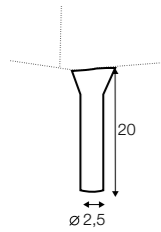

legs

no. 188
wood