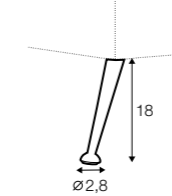

no. 175
metal chrome,
painted black