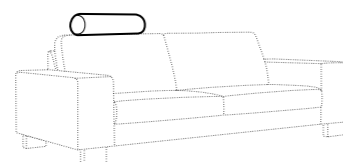

bench 71 right / or left

bench 91 right / or left

corner 90° no. 310

corner 90° no. 320

extra dimensions

depth of seat

accessories

headrest with roll L-60
The headrest is available only in
STANDARD/CLASSIC comfort