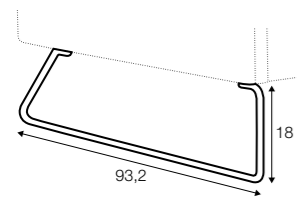

no. 179
metal painted black

There are two options to place the leg.