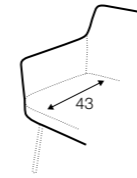

extra dimensions

depth of seat

legs