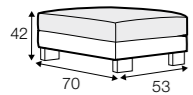

footstool 70x53
version 91x71