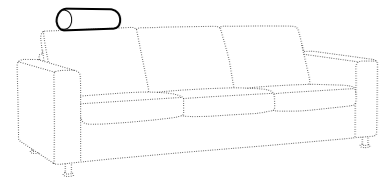

divan right / or left

corner 90°

corner 90° no 2

extra dimensions

depth of seat

accessories

headrest with roll L-50

headrest with roll L-78