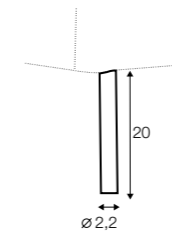

no. 162A
metal chrome,
painted black