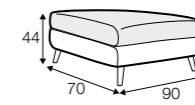

footstool 90x70