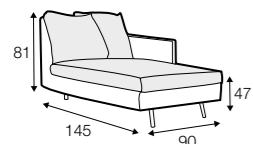

chaiselongue right / or left