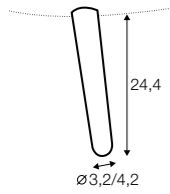

FC LC LCV

armchair

swivel armchair

swivel armchair with tilt

extra dimensions

depth of seat

legs

no. 149A wood