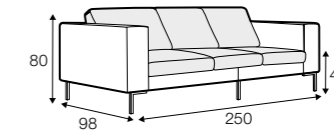

Domino

STD LUX CLS RICH PLUS

FC LC LCV

All drawings shown height with leg no. 47 H-16.

armchair

armchair wide

footstool 90x70

footstool 100x90

2 seater

3 seater

3XL seater divided

set 1 right / or left
2 seater left / or right
+ chaiselongue right / or left

set 2 right / or left
3 seater left / or right
+ chaiselongue wide right / or left

set 10 right / or left
3 seater left / or right + corner 90° no. 1
+ bench right / or left