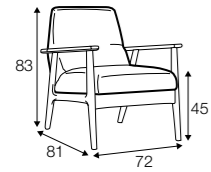

Jack

STD LUX CLS RICH PLUS

FC LC LCV

armchair

extra dimensions

legs

Jenny

STD LUX CLS RICH PLUS

FC LC LCV

version A

version C

example of sets with back cushions combinations

example 1

3 seater ver. A left / or right
+ corner 90° round ver. C
+ 3 seater without armrests ver. A
+ chaiselongue wide ver. C right / or left

example 2

2 seater ver. A left / or right
+ chaiselongue ver. C right / or left