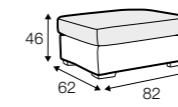

footstool 82x62