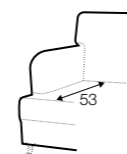

extra dimensions

depth of seat