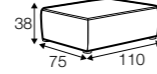

FC

LC

LCV

All elements are freestanding.
All back cushions fillings include feathers.

3 seater

footstool 102x75

footstool 110x75
with box and veneer top

set 1 right / or left
element 168 left / or right
+ chaiselongue right / or left