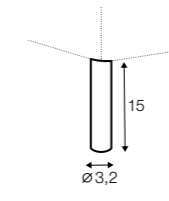

no. 195
metal chrome,
painted black