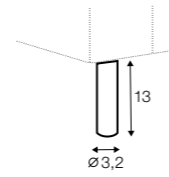

legs

no. 195
metal chrome,
painted black