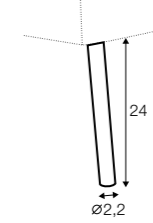

no. 160A
metal chrome,
painted black
or brass gold
only for footstool