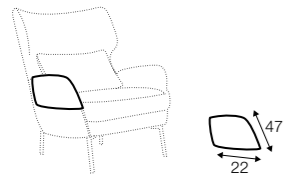

Alex

STD LUX CLS RICH PLUS

FC LC LCV

armchair

footstool 65x49

footstool round

2,5 seater

accessories