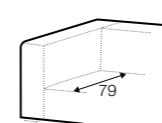

chaiselongue right / or left

chaiselongue without armrest

extra dimensions

depth of seat

depth of seat
with cushions

accessories

back cushion
65x42
silicon

back cushion
54x54
foam / or silicon