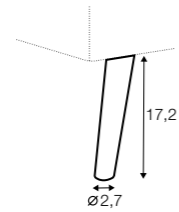

no. 154B
wood