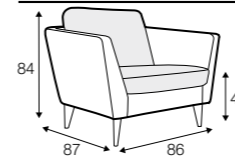

Backrest metal part:
black

legs

no. 37D
plastic
armchair espresso
footstool sugar

no. 37E
plastic
footstool vanilla

swivel
armchair espresso
footstool sugar

Mynta

STD LUX CLS RICH PLUS

FC LC LCV