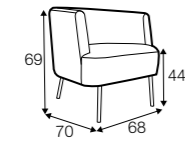

FC LC LCV

pop

footstool 52x36

tune

tune without buttons

solo

funk

swing