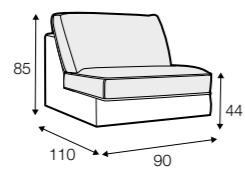

armchair without armrests