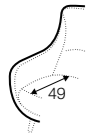

FC LC LCV

armchair

swivel armchair

swivel armchair with tilt

extra dimensions

depth of seat

legs

no. 149A wood