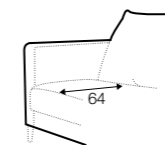

depth of sofa seat