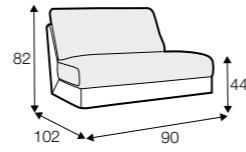

armchair wide without armrests