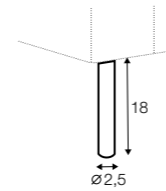

legs

no. 177
metal chrome,
painted black