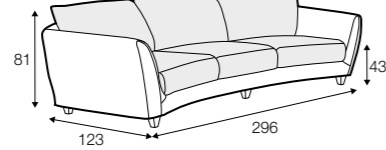

3 seater round divided