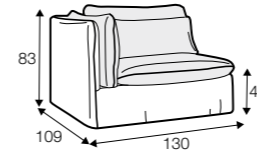

elements of the modular system loose cover

element 130
left / or right