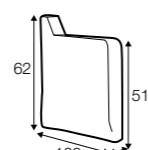

accessories

legs

Sara

STD LUX CLS RICH PLUS

FC LC LCV