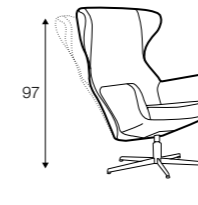

footstool 53x47