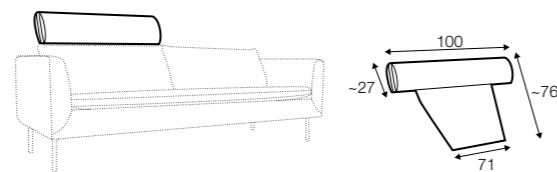

corner 90°

corner open end
right / or left

divan right/ or left

extra dimensions

depth of sofa seat

accessories

headrest L-80

headrest L-100