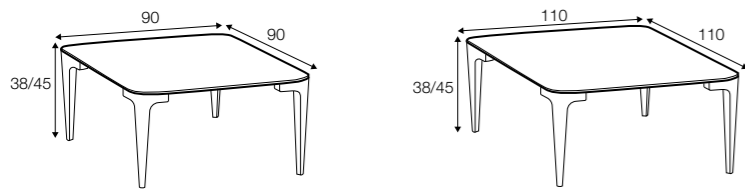

legs

no. 177
metal chrome,
painted black

no. 141
wood

Casual

coffee table 135x50

coffee table 150x50

coffee table 180x50

coffee table 135x50 with tray

coffee table 150x50 with tray

coffee table 180x50 with tray

coffee table 90x90

coffee table 110x110

coffee table 90x90 with tray

coffee table 110x110 with tray

available materials

wood: bleached oak