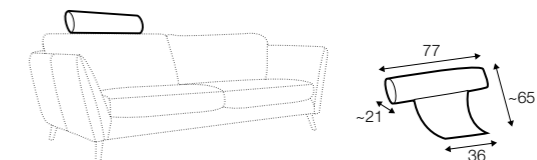

headrest L-77