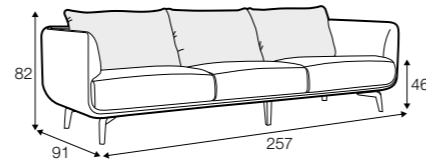

4 seater divided