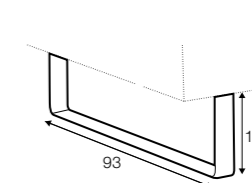

no. 104 metal chrome, painted black