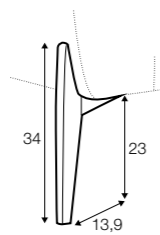

no. 193A
wood
front: only for
armchair