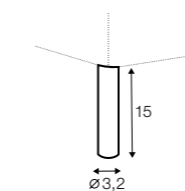

no. 195
metal chrome,
painted black