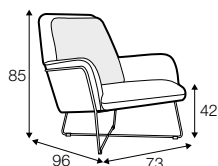

COMFORTS

STD standard

COVERS

FC fixed

armchair
with metal frame

armchair
with legs

extra dimension

depth of seat

legs

metal frame
metal painted
black or brass gold
recommended

no. 181
metal painted
black or brass gold
front

no. 181A
metal painted
black or brass gold
back