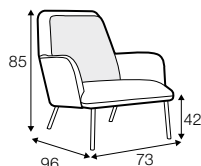

COMFORTS

STD standard

COVERS

FC fixed

armchair
with metal frame

armchair
with legs

extra dimension

depth of seat