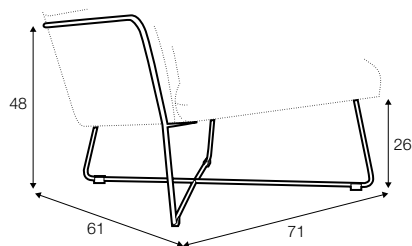

Oliver

J. Oliver

designed by: Ian Archer

UPHOLSTERY

fabric

leather

COMFORTS

STD standard

COVERS

FC fixed

extra dimension

legs

metal frame
metal painted
black or brass gold
recommended