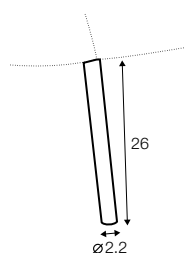

no. 181
metal painted
black or brass gold
front