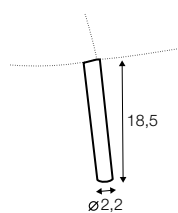

no. 181A
metal painted
black or brass gold
back