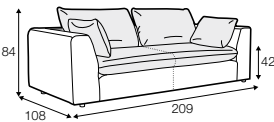

All elements are freestanding.

3 seater