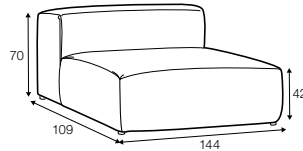

coffee table 104x104
walnut top, black frame
designed by: Böttcher&Kayser

All elements are freestanding.

footstool 114x74

footstool 144x74

element 74x109

element 114x109

element 144x109

element 114x168