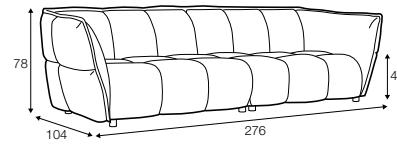

2 seater

3 seater

3 seater divided

3XL seater divided

set 1 right / or left
 2 seater left / or right + chaiselongue right / or left

set 2 right / or left
 3 seater left / or right + chaiselongue right / or left

Clyde

3 seater sofa, footstool 78x78
 classic comfort, fix cover
 fabric: classic velvet 21 caramel
 feet: no. 36A plastic
 designed by: Ian Archer

armchair

footstool 78x78

2 seater

3 seater

4 seater divided