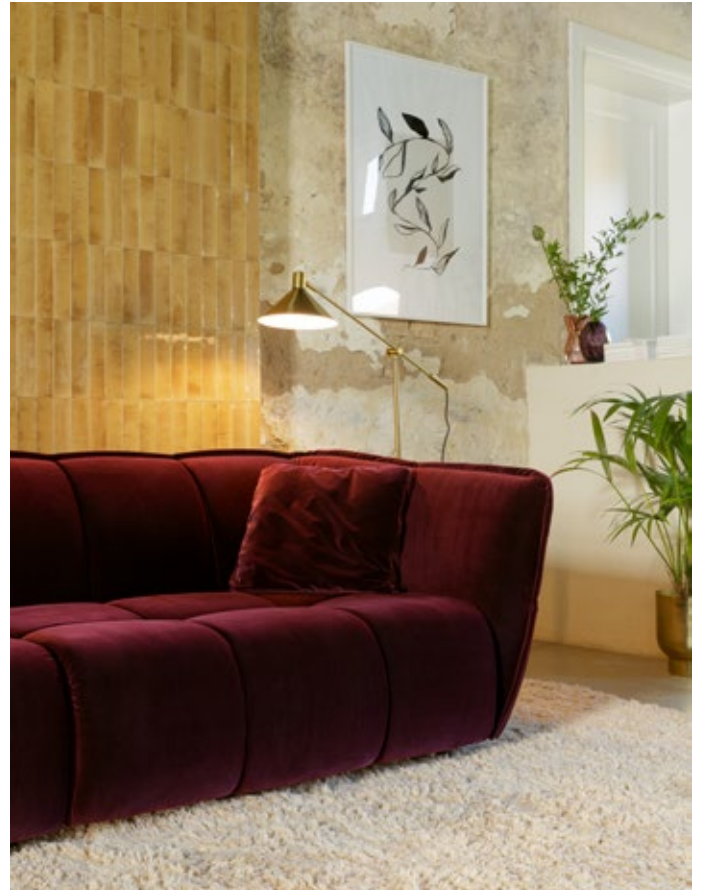

3 seater sofa, footstool 78x78
classic comfort, fix cover
fabric: classic velvet 21 caramel
feet: no. 36A plastic
designed by: Ian Archer