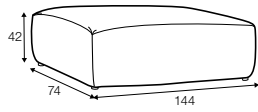

coffee table 104x104
walnut top, black frame
designed by: Böttcher&Kayser

All elements are freestanding.

footstool 114x74

footstool 144x74

element 74x109

element 114x109

element 144x109

element 114x168