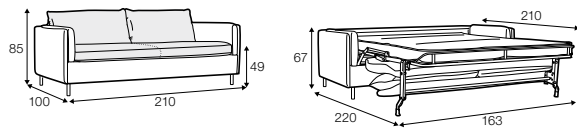

3 seater sofa bed