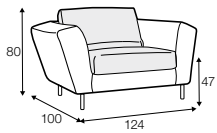

STD LUX CLS RICH PLUS

FC LC LCV

Comfort classic isn't available for UK market.

armchair

2 seater left / or right + chaiselongue right / or left

3 seater left / or right + chaiselongue wide right / or left

2 seater left / or right + divan right / or left

3 seater left / or right + divan right / or left