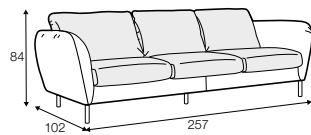

2 seater

3 seater

3 seater divided

3XL seater divided

set 1 right / or left
 2 seater left / or right + chaiselongue right / or left

set 2 right / or left
 3 seater left / or right + chaiselongue right / or left

Emma

3 seater sofa
standard comfort, loose cover with velcro
fabric: storm 2 light grey
feet: no. 196 black
designed by: Ian Archer

armchair

armchair wide

footstool 90x70

2 seater

3 seater

3XL seater divided

3XL seater divided
with 3 cushions

set 1 right / or left

2 seater left / or right + chaiselongue right / or left

set 2 right / or left

3 seater left / or right + chaiselongue wide right / or left

set 3 right / or left