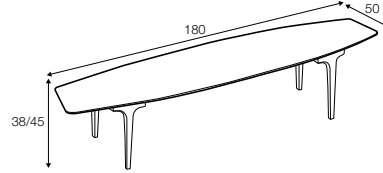

coffee table 100x50

coffee table hollow 110x80

coffee table hollow 80x80

coffee table hollow 100x50

coffee table 110x110

example
coffee table 110x80 + coffee table hollow 80x80
+ coffee table hollow 100x50

Casual

coffee table 110x110 h-38 with tray, coffee table 150x50 h-38
oak
designed by: Dan Ihreborn

coffee table 110x110 h-38 with tray
bleached oak
designed by: Dan Ihreborn

coffee table 135x50

coffee table 150x50

coffee table 180x50

coffee table 135x50 with tray

coffee table 150x50 with tray

coffee table 180x50 with tray

coffee table 90x90

coffee table 110x110

coffee table 90x90 with tray

coffee table 110x110 with tray