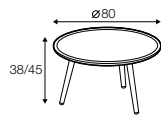

coffee table ø80