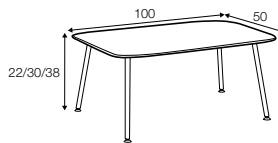

footstool 45x45x45

footstool 75x75x45

footstool 90x90x35

footstool 90x75x35

Tetris

coffee table 4 110x110 h-38, coffee table 2B 80x80 h-30
oak top, black legs
designed by: Dan Ihreborn

coffee table 110x80

coffee table 80x80

coffee table 100x50

coffee table hollow 110x80

coffee table hollow 80x80

coffee table hollow 100x50

coffee table 110x110

example
coffee table 110x80 + coffee table hollow 80x80
+ coffee table hollow 100x50