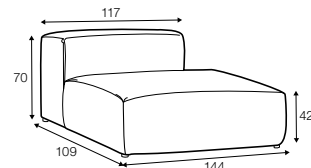

bench 144x109 right / or left