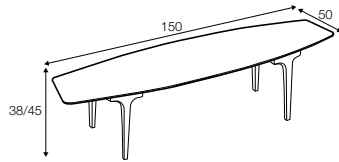

coffee table 100x50

coffee table hollow 110x80

coffee table hollow 80x80

coffee table hollow 100x50

coffee table 110x110

example
coffee table 110x80 + coffee table hollow 80x80
+ coffee table hollow 100x50

Casual

coffee table 110x110 h-38 with tray, coffee table 150x50 h-38
oak
designed by: Dan Ihreborn

coffee table 110x110 h-38 with tray
bleached oak
designed by: Dan Ihreborn

coffee table 135x50

coffee table 150x50

coffee table 180x50

coffee table 135x50 with tray

coffee table 150x50 with tray

coffee table 180x50 with tray

coffee table 90x90

coffee table 110x110

coffee table 90x90 with tray

coffee table 110x110 with tray