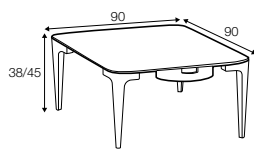

Casual

coffee table 110x110 h-38 with tray, coffee table 150x50 h-38
oak
designed by: Dan Ihreborn

coffee table 110x110 h-38 with tray
bleached oak
designed by: Dan Ihreborn

coffee table 135x50

coffee table 150x50

coffee table 180x50

coffee table 135x50 with tray

coffee table 150x50 with tray

coffee table 180x50 with tray

coffee table 90x90

coffee table 110x110

coffee table 90x90 with tray

coffee table 110x110 with tray