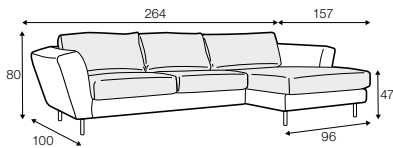

chaiselongue left / or right + 2 seater without armrests + divan right / or left

set 8

3 seater left / or right + corner 90° no1 + 2 seater right / or left

set 9

3 seater left / or right + corner 90° no2 + 2 seater right / or left

set 10

chaiselongue left / or right + 2 seater without armrests + corner 90° no1 + 2 seater right / or left

Gustav

set 2 right
lux comfort, loose cover with velcro
fabric: sky 2 light grey
feet: 195 black
designed by: Steven Schilte

2 seater

3 seater

3XL seater divided

set 1 right / or left

2 seater left / or right + chaiselongue right / or left

set 2 right / or left

3 seater left / or right + chaiselongue wide right / or left

set 3 right / or left