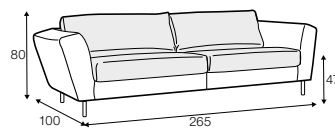

chaiselongue left / or right + 2 seater without armrests + divan right / or left

set 8

3 seater left / or right + corner 90° no1 + 2 seater right / or left

set 9

3 seater left / or right + corner 90° no2 + 2 seater right / or left

set 10

chaiselongue left / or right + 2 seater without armrests + corner 90° no1 + 2 seater right / or left

Gustav

set 2 right
lux comfort, loose cover with velcro
fabric: sky 2 light grey
feet: 195 black
designed by: Steven Schilte

2 seater

3 seater

3XL seater divided

set 1 right / or left

2 seater left / or right + chaiselongue right / or left

set 2 right / or left

3 seater left / or right + chaiselongue wide right / or left

set 3 right / or left