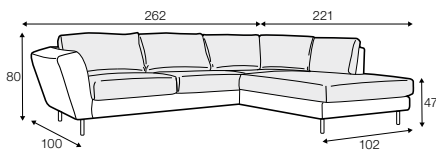

set 10

chaiselongue left / or right + 2 seater without armrests + corner 90° no1 + 2 seater right / or left

Gustav

set 2 right
lux comfort, loose cover with velcro
fabric: sky 2 light grey
feet: 195 black
designed by: Steven Schilte

2 seater

3 seater

3XL seater divided

set 1 right / or left

2 seater left / or right + chaiselongue right / or left

set 2 right / or left

3 seater left / or right + chaiselongue wide right / or left

set 3 right / or left