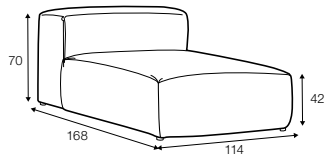

coffee table 104x104
walnut top, black frame
designed by: Böttcher&Kayser

All elements are freestanding.

footstool 114x74

footstool 144x74

element 74x109

element 114x109

element 144x109

element 114x168