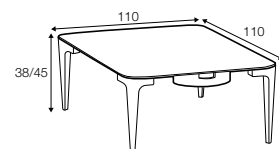

Casual

coffee table 110x110 h-38 with tray, coffee table 150x50 h-38
oak
designed by: Dan Ihreborn

coffee table 110x110 h-38 with tray
bleached oak
designed by: Dan Ihreborn

coffee table 135x50

coffee table 150x50

coffee table 180x50

coffee table 135x50 with tray

coffee table 150x50 with tray

coffee table 180x50 with tray

coffee table 90x90

coffee table 110x110

coffee table 90x90 with tray

coffee table 110x110 with tray