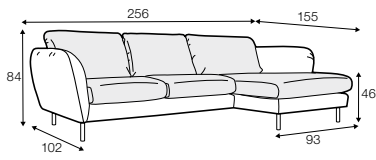

set 1 right / or left

2 seater left / or right + chaiselongue right / or left