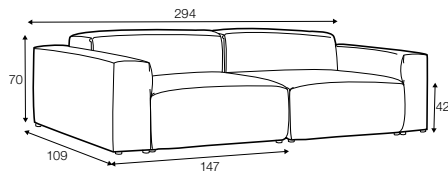

set 1

2x element 114x109 + 2x armrest 109x33