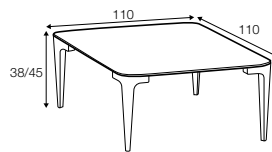

Casual

coffee table 110x110 h-38 with tray, coffee table 150x50 h-38
oak
designed by: Dan Ihreborn

coffee table 110x110 h-38 with tray
bleached oak
designed by: Dan Ihreborn

coffee table 135x50

coffee table 150x50

coffee table 180x50

coffee table 135x50 with tray

coffee table 150x50 with tray

coffee table 180x50 with tray

coffee table 90x90

coffee table 110x110

coffee table 90x90 with tray

coffee table 110x110 with tray