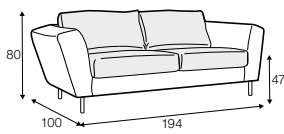

chaiselongue left / or right + 2 seater without armrests + divan right / or left

set 8

3 seater left / or right + corner 90° no1 + 2 seater right / or left

set 9

3 seater left / or right + corner 90° no2 + 2 seater right / or left

set 10

chaiselongue left / or right + 2 seater without armrests + corner 90° no1 + 2 seater right / or left

Gustav

set 2 right
lux comfort, loose cover with velcro
fabric: sky 2 light grey
feet: 195 black
designed by: Steven Schilte

2 seater

3 seater

3XL seater divided

set 1 right / or left

2 seater left / or right + chaiselongue right / or left

set 2 right / or left

3 seater left / or right + chaiselongue wide right / or left

set 3 right / or left