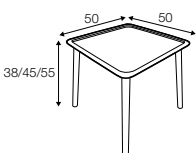

coffee table 180x50

coffee table 135x50 with tray

coffee table 150x50 with tray

coffee table 180x50 with tray

coffee table 90x90

coffee table 110x110

coffee table 90x90 with tray

coffee table 110x110 with tray

Love

coffee table 160x60 h-38, ø40 h-52
oak
designed by: Niels Gammelgaard

side table 50x50 h-55
greige
designed by: Niels Gammelgaard

coffee table ø40 h-52
black
designed by: Niels Gammelgaard

coffee table 120x120 h-38, side table 50x50 h-45
soft touch
designed by: Niels Gammelgaard

coffee table ø40

coffee table ø80

coffee table 160x60

side table 50x50

side table 90x35

console table 120x35

coffee table 120x120

upholstery