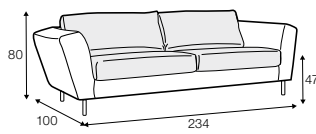

chaiselongue left / or right + 2 seater without armrests + divan right / or left

set 8

3 seater left / or right + corner 90° no1 + 2 seater right / or left

set 9

3 seater left / or right + corner 90° no2 + 2 seater right / or left

set 10

chaiselongue left / or right + 2 seater without armrests + corner 90° no1 + 2 seater right / or left

Gustav

set 2 right
lux comfort, loose cover with velcro
fabric: sky 2 light grey
feet: 195 black
designed by: Steven Schilte

2 seater

3 seater

3XL seater divided

set 1 right / or left

2 seater left / or right + chaiselongue right / or left

set 2 right / or left

3 seater left / or right + chaiselongue wide right / or left

set 3 right / or left