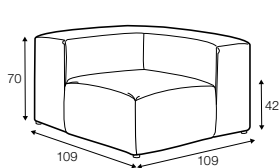

All elements are freestanding.

corner 90°

2x element 114x109 + 2x armrest 109x33

element 114x109 + element 114x168 + 2x armrest 109x33

element 144x109 + element 144x168
+ 2x armrest 109x33 + coffee table 104x31

element 144x109 + element 144x168 + 2x armrest 109x33