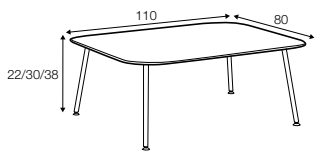

footstool 45x45x45

footstool 75x75x45

footstool 90x90x35

footstool 90x75x35

Tetris

coffee table 4 110x110 h-38, coffee table 2B 80x80 h-30
oak top, black legs
designed by: Dan Ihreborn

coffee table 110x80

coffee table 80x80

coffee table 100x50

coffee table hollow 110x80

coffee table hollow 80x80

coffee table hollow 100x50

coffee table 110x110

example
coffee table 110x80 + coffee table hollow 80x80
+ coffee table hollow 100x50