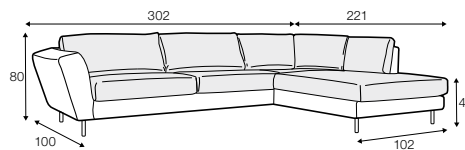

set 4 right / or left

3 seater left / or right + divan right / or left