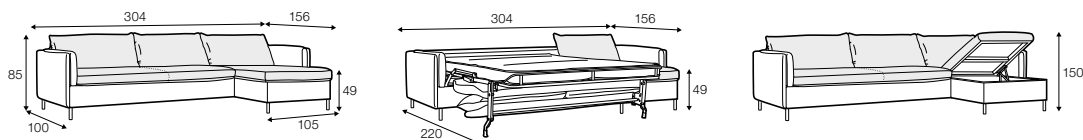

set 2 right / or left
3 seater sofa bed left / or right + chaiselongue wide with box right / or left