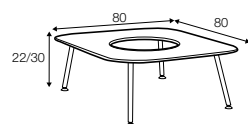

footstool 45x45x45

footstool 75x75x45

footstool 90x90x35

footstool 90x75x35

Tetris

coffee table 4 110x110 h-38, coffee table 2B 80x80 h-30
oak top, black legs
designed by: Dan Ihreborn

coffee table 110x80

coffee table 80x80

coffee table 100x50

coffee table hollow 110x80

coffee table hollow 80x80

coffee table hollow 100x50

coffee table 110x110

example
coffee table 110x80 + coffee table hollow 80x80
+ coffee table hollow 100x50