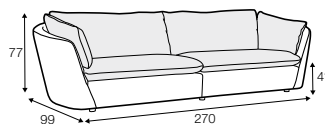

model displayed:
 standard comfort, loose cover with velcro
 fabric: poppy 1 off-white
 feet: no. 173 oak

Footstool with verner top available only in fix cover.

footstool 97x43
with verner top

footstool 100x45

2 seater

3 seater

3 seater divided

3XL seater divided

set 1 right / or left
 2 seater left / or right + chaiselongue right / or left

set 2 right / or left
 3 seater left / or right + chaiselongue right / or left