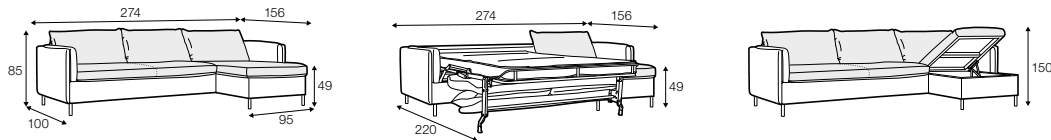

model displayed:
 fabric: star 2 beige

Two mattresses available: memory foam and cold foam
 Mechanism lift-up (with rollers) available only for 2,5 seater and 3 seater

2,5 seater sofa bed

3 seater sofa bed