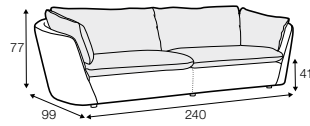

model displayed:
 standard comfort, loose cover with velcro
 fabric: poppy 1 off-white
 feet: no. 173 oak

Footstool with verner top available only in fix cover.

footstool 97x43
with verner top

footstool 100x45

2 seater

3 seater

3 seater divided

3XL seater divided

set 1 right / or left
 2 seater left / or right + chaiselongue right / or left

set 2 right / or left
 3 seater left / or right + chaiselongue right / or left