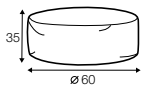

footstool ø60