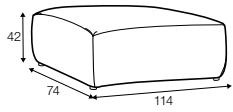

coffee table 104x104
walnut top, black frame
designed by: Böttcher&Kayser

All elements are freestanding.

footstool 114x74

footstool 144x74

element 74x109

element 114x109

element 144x109

element 114x168