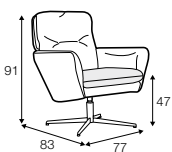

armchair

footstool

armchair
 wood legs
 with metal frame

footstool
 wood legs
 with metal frame

Edda

set (armrest 109x33 + element 114x109 + element 144x109 + coffee table 104x31 walnut),
box bordered cushions 55x55, 45x45
standard comfort, loose cover with velcro
fabric: bloom 6 green
feet: no. 173 black
designed by: Böttcher&Kayser