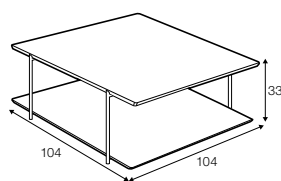

element 144x109 + element 144x168
+ 2x armrest 109x33 + coffee table 104x31

set 4

element 144x109 + element 144x168 + 2x armrest 109x33

coffee table 104x31

coffee table 104x104

Milou

set 2 (chaiselongue without armrest + 3 seater without armrests + footstool with walnut tray), cushions 53x53, 90x32
 standard comfort, fix cover
 fabric: poppy 2 beige
 feet: no. 173 black
 designed by: Böttcher&Kayser