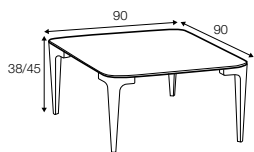

Casual

coffee table 110x110 h-38 with tray, coffee table 150x50 h-38
oak
designed by: Dan Ihreborn

coffee table 110x110 h-38 with tray
bleached oak
designed by: Dan Ihreborn

coffee table 135x50

coffee table 150x50

coffee table 180x50

coffee table 135x50 with tray

coffee table 150x50 with tray

coffee table 180x50 with tray

coffee table 90x90

coffee table 110x110

coffee table 90x90 with tray

coffee table 110x110 with tray