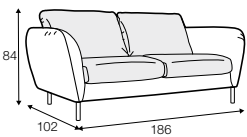

Emma

3 seater sofa
standard comfort, loose cover with velcro
fabric: storm 2 light grey
feet: no. 196 black
designed by: Ian Archer

armchair

armchair wide

footstool 90x70

2 seater

3 seater

3XL seater divided

3XL seater divided
with 3 cushions

set 1 right / or left

2 seater left / or right + chaiselongue right / or left

set 2 right / or left

3 seater left / or right + chaiselongue wide right / or left

set 3 right / or left