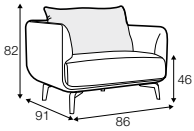

footstool 108x106 with tray 103x19x9 + 3 seater without armrests
+ chaiselongue without armrests

set 3 right / or left

chaiselongue left / or right with tray 55x19x6
+ 3 seater without armrests + footstool 108x86

Moa

3 seater sofa
standard comfort, fix cover
fabric: luna 2 beige
feet: no. 200 oak
designed by: Steven Schilte

STD

LUX

CLS

RICH

PLUS

FC

LC

LCV

armchair

loveseat

footstool 75x75

2 seater

3 seater

4 seater divided

set 1 left / or right

2 seater right / or left + bench with tray left / or right

set 2 right / or left

2 seater left / or right + chaiselongue right / or left

set 3 right / or left

3 seater left / or right + chaiselongue wide right / or left