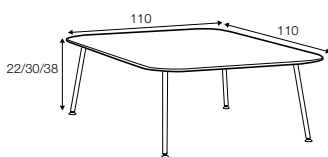

footstool 45x45x45

footstool 75x75x45

footstool 90x90x35

footstool 90x75x35

Tetris

coffee table 4 110x110 h-38, coffee table 2B 80x80 h-30
oak top, black legs
designed by: Dan Ihreborn

coffee table 110x80

coffee table 80x80

coffee table 100x50

coffee table hollow 110x80

coffee table hollow 80x80

coffee table hollow 100x50

coffee table 110x110

example
coffee table 110x80 + coffee table hollow 80x80
+ coffee table hollow 100x50

Casual

coffee table 110x110 h-38 with tray, coffee table 150x50 h-38
oak
designed by: Dan Ihreborn

coffee table 110x110 h-38 with tray
bleached oak
designed by: Dan Ihreborn

coffee table 135x50

coffee table 150x50