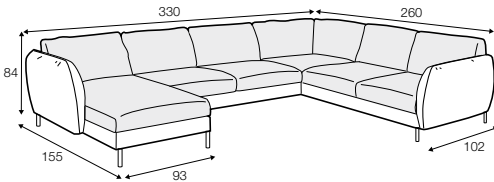

chaiselongue left / or right + 2 seater without armrests + divan right / or left

set 8

3 seater left / or right + corner 90° no1 + 2 seater right / or left

set 9

3 seater left / or right + corner 90° no2 + 2 seater right / or left

set 10

chaiselongue left / or right + 2 seater without armrests + corner 90° no1 + 2 seater right / or left

Gustav

set 2 right
lux comfort, loose cover with velcro
fabric: sky 2 light grey
feet: 195 black
designed by: Steven Schilte