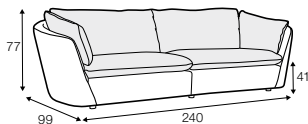

model displayed:
 standard comfort, loose cover with velcro
 fabric: poppy 1 off-white
 feet: no. 173 oak

Footstool with verner top available only in fix cover.

footstool 97x43
with verner top

footstool 100x45

2 seater

3 seater

3 seater divided

3XL seater divided

set 1 right / or left
 2 seater left / or right + chaiselongue right / or left

set 2 right / or left
 3 seater left / or right + chaiselongue right / or left