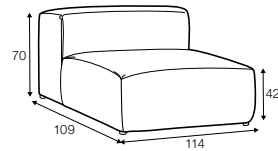

coffee table 104x104
walnut top, black frame
designed by: Böttcher&Kayser

All elements are freestanding.

footstool 114x74

footstool 144x74

element 74x109

element 114x109

element 144x109

element 114x168