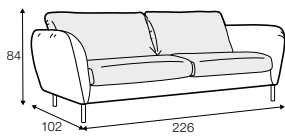

Emma

3 seater sofa
standard comfort, loose cover with velcro
fabric: storm 2 light grey
feet: no. 196 black
designed by: Ian Archer

armchair

armchair wide

footstool 90x70

2 seater

3 seater

3XL seater divided

3XL seater divided
with 3 cushions

set 1 right / or left

2 seater left / or right + chaiselongue right / or left

set 2 right / or left

3 seater left / or right + chaiselongue wide right / or left

set 3 right / or left