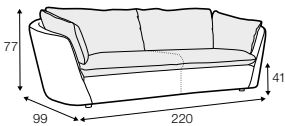

model displayed:
 standard comfort, loose cover with velcro
 fabric: poppy 1 off-white
 feet: no. 173 oak

Footstool with verner top available only in fix cover.

footstool 97x43
with verner top

footstool 100x45

2 seater

3 seater

3 seater divided

3XL seater divided

set 1 right / or left
 2 seater left / or right + chaiselongue right / or left

set 2 right / or left
 3 seater left / or right + chaiselongue right / or left