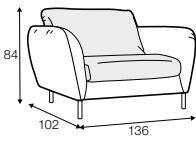

armchair wide