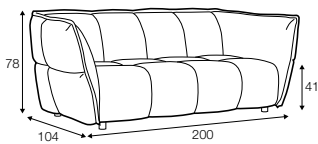

2 seater

3 seater

3 seater divided

3XL seater divided

set 1 right / or left
 2 seater left / or right + chaiselongue right / or left

set 2 right / or left
 3 seater left / or right + chaiselongue right / or left

Clyde

3 seater sofa, footstool 78x78
 classic comfort, fix cover
 fabric: classic velvet 21 caramel
 feet: no. 36A plastic
 designed by: Ian Archer

armchair

footstool 78x78

2 seater

3 seater

4 seater divided