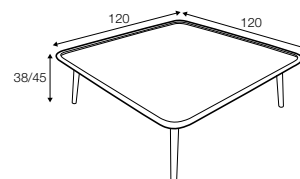

coffee table 180x50

coffee table 135x50 with tray

coffee table 150x50 with tray

coffee table 180x50 with tray

coffee table 90x90

coffee table 110x110

coffee table 90x90 with tray

coffee table 110x110 with tray

Love

coffee table 160x60 h-38, ø40 h-52
oak
designed by: Niels Gammelgaard

side table 50x50 h-55
greige
designed by: Niels Gammelgaard

coffee table ø40 h-52
black
designed by: Niels Gammelgaard

coffee table 120x120 h-38, side table 50x50 h-45
soft touch
designed by: Niels Gammelgaard

coffee table ø40

coffee table ø80

coffee table 160x60

side table 50x50

side table 90x35

console table 120x35

coffee table 120x120

upholstery