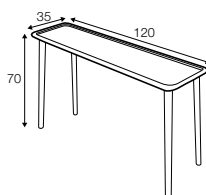

Love

coffee table 160x60 h-38, ø40 h-52
oak
designed by: Niels Gammelgaard

side table 50x50 h-55
greige
designed by: Niels Gammelgaard

coffee table ø40 h-52
black
designed by: Niels Gammelgaard

coffee table 120x120 h-38, side table 50x50 h-45
soft touch
designed by: Niels Gammelgaard

coffee table ø40

coffee table ø80

coffee table 160x60

side table 50x50

side table 90x35

console table 120x35

coffee table 120x120

upholstery