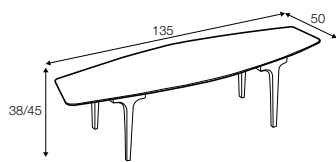

footstool 45x45x45

footstool 75x75x45

footstool 90x90x35

footstool 90x75x35

Tetris

coffee table 4 110x110 h-38, coffee table 2B 80x80 h-30
oak top, black legs
designed by: Dan Ihreborn

coffee table 110x80

coffee table 80x80

coffee table 100x50

coffee table hollow 110x80

coffee table hollow 80x80

coffee table hollow 100x50

coffee table 110x110

example
coffee table 110x80 + coffee table hollow 80x80
+ coffee table hollow 100x50

Casual

coffee table 110x110 h-38 with tray, coffee table 150x50 h-38
oak
designed by: Dan Ihreborn

coffee table 110x110 h-38 with tray
bleached oak
designed by: Dan Ihreborn

coffee table 135x50

coffee table 150x50