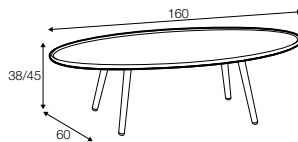

Casual

coffee table 110x110 h-38 with tray, coffee table 150x50 h-38
oak
designed by: Dan Ihreborn

coffee table 110x110 h-38 with tray
bleached oak
designed by: Dan Ihreborn

coffee table 135x50

coffee table 150x50

coffee table 180x50

coffee table 135x50 with tray

coffee table 150x50 with tray

coffee table 180x50 with tray

coffee table 90x90

coffee table 110x110

coffee table 90x90 with tray

coffee table 110x110 with tray

Love

coffee table 160x60 h-38, ø40 h-52
oak
designed by: Niels Gammelgaard

side table 50x50 h-55
greige
designed by: Niels Gammelgaard

coffee table ø40 h-52
black
designed by: Niels Gammelgaard

coffee table 120x120 h-38, side table 50x50 h-45
soft touch
designed by: Niels Gammelgaard

coffee table ø40

coffee table ø80

coffee table 160x60

side table 50x50

side table 90x35

console table 120x35

coffee table 120x120

upholstery