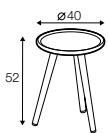

coffee table 180x50

coffee table 135x50 with tray

coffee table 150x50 with tray

coffee table 180x50 with tray

coffee table 90x90

coffee table 110x110

coffee table 90x90 with tray

coffee table 110x110 with tray

Love

coffee table 160x60 h-38, ø40 h-52
oak
designed by: Niels Gammelgaard

side table 50x50 h-55
greige
designed by: Niels Gammelgaard

coffee table ø40 h-52
black
designed by: Niels Gammelgaard

coffee table 120x120 h-38, side table 50x50 h-45
soft touch
designed by: Niels Gammelgaard

coffee table ø40

coffee table ø80

coffee table 160x60

side table 50x50

side table 90x35

console table 120x35

coffee table 120x120

upholstery