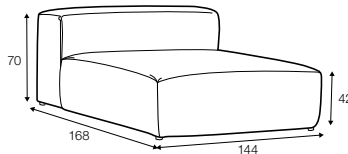

coffee table 104x104
walnut top, black frame
designed by: Böttcher&Kayser

All elements are freestanding.

footstool 114x74

footstool 144x74

element 74x109

element 114x109

element 144x109

element 114x168