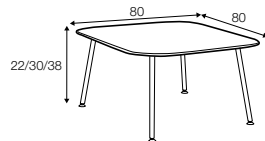

footstool 45x45x45

footstool 75x75x45

footstool 90x90x35

footstool 90x75x35

Tetris

coffee table 4 110x110 h-38, coffee table 2B 80x80 h-30
oak top, black legs
designed by: Dan Ihreborn

coffee table 110x80

coffee table 80x80

coffee table 100x50

coffee table hollow 110x80

coffee table hollow 80x80

coffee table hollow 100x50

coffee table 110x110

example
coffee table 110x80 + coffee table hollow 80x80
+ coffee table hollow 100x50