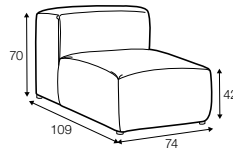

coffee table 104x104
walnut top, black frame
designed by: Böttcher&Kayser

All elements are freestanding.

footstool 114x74

footstool 144x74

element 74x109

element 114x109

element 144x109

element 114x168