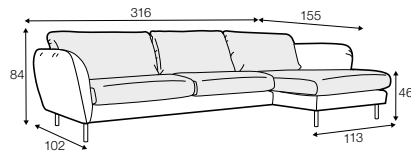

set 2 right / or left

3 seater left / or right + chaiselongue wide right / or left