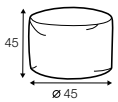

Only footstools: ø45, ø60, 45x45 available in leather.

footstool ø45