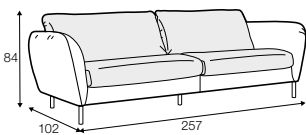

2 seater

3 seater

3 seater divided

3XL seater divided

set 1 right / or left
 2 seater left / or right + chaiselongue right / or left

set 2 right / or left
 3 seater left / or right + chaiselongue right / or left

Emma

3 seater sofa
standard comfort, loose cover with velcro
fabric: storm 2 light grey
feet: no. 196 black
designed by: Ian Archer

armchair

armchair wide

footstool 90x70

2 seater

3 seater

3XL seater divided

3XL seater divided
with 3 cushions

set 1 right / or left

2 seater left / or right + chaiselongue right / or left

set 2 right / or left

3 seater left / or right + chaiselongue wide right / or left

set 3 right / or left