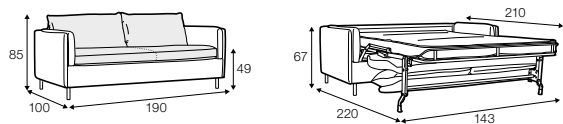

2,5 seater sofa bed