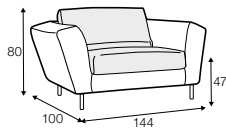

armchair wide