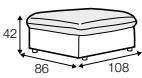

All elements are freestanding.

footstool 108x86