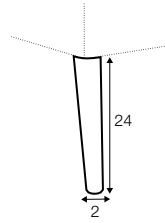

no. 197
wood
only for footstool