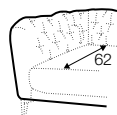

STD standard

LUX lux

COVERS

FC fixed

Armchair and footstool available only in standard comfort.

armchair

footstool 55x45

2 seater

3 seater

4 seater

extra dimensions

depth of seat

accessories

low back cushion
60x20
2 seater

low back cushion
75x20
3 seater

low back cushion
90x20
4 seater