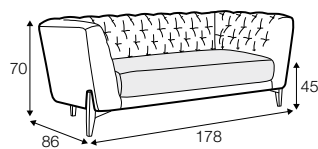

STD standard

LUX lux

COVERS

FC fixed

Armchair and footstool available only in standard comfort.

armchair

footstool 55x45

2 seater

3 seater

4 seater

extra dimensions

depth of seat

accessories

low back cushion
60x20
2 seater

low back cushion
75x20
3 seater

low back cushion
90x20
4 seater