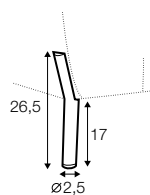

no. 194
metal chrome,
painted black
or brass gold