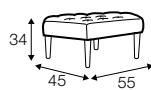

STD standard

LUX lux

COVERS

FC fixed

Armchair and footstool available only in standard comfort.

armchair

footstool 55x45

2 seater

3 seater

4 seater

extra dimensions

depth of seat

accessories

low back cushion
60x20
2 seater

low back cushion
75x20
3 seater

low back cushion
90x20
4 seater