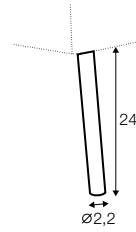

no. 160A
metal chrome,
painted black
or brass gold
only for footstool