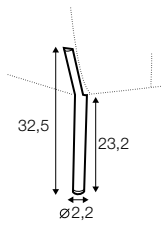

3 seater

4 seater

extra dimensions

depth of seat

accessories

low back cushion
60x20
2 seater

low back cushion
75x20
3 seater

low back cushion
90x20
4 seater

legs

no. 193
wood

no. 194
metal chrome,
painted black
or brass gold

no. 193A
wood
front: only for
armchair

no. 193B
wood
back: only for
armchair

no. 194A
metal chrome,
painted black
or brass gold
front: only for
armchair