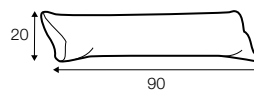

3 seater

4 seater

extra dimensions

depth of seat

accessories

low back cushion
60x20
2 seater

low back cushion
75x20
3 seater

low back cushion
90x20
4 seater