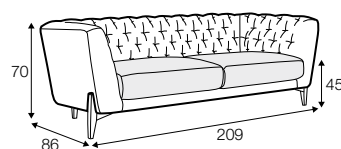

STD standard

LUX lux

COVERS

FC fixed

Armchair and footstool available only in standard comfort.

armchair

footstool 55x45

2 seater

3 seater

4 seater

extra dimensions

depth of seat

accessories

low back cushion
60x20
2 seater

low back cushion
75x20
3 seater

low back cushion
90x20
4 seater