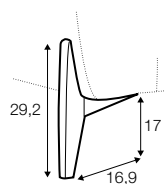

legs

no. 193
wood