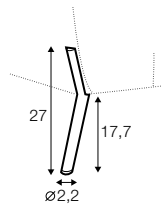

3 seater

4 seater

extra dimensions

depth of seat

accessories

low back cushion
60x20
2 seater

low back cushion
75x20
3 seater

low back cushion
90x20
4 seater

legs

no. 193
wood

no. 194
metal chrome,
painted black
or brass gold

no. 193A
wood
front: only for
armchair

no. 193B
wood
back: only for
armchair

no. 194A
metal chrome,
painted black
or brass gold
front: only for
armchair