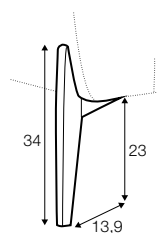

no. 193A
wood
front: only for
armchair