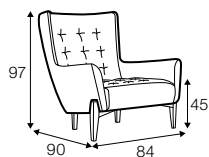

STD standard

LUX lux

COVERS

FC fixed

Armchair and footstool available only in standard comfort.

armchair

footstool 55x45

2 seater

3 seater

4 seater

extra dimensions

depth of seat

accessories

low back cushion
60x20
2 seater

low back cushion
75x20
3 seater

low back cushion
90x20
4 seater