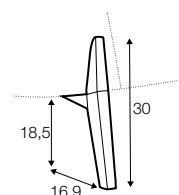

no. 193B
wood
back: only for
armchair