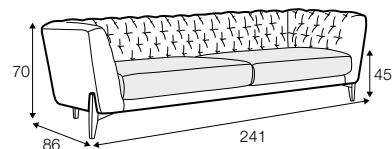

STD standard

LUX lux

COVERS

FC fixed

Armchair and footstool available only in standard comfort.

armchair

footstool 55x45

2 seater

3 seater

4 seater

extra dimensions

depth of seat

accessories

low back cushion
60x20
2 seater

low back cushion
75x20
3 seater

low back cushion
90x20
4 seater