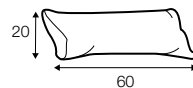

3 seater

4 seater

extra dimensions

depth of seat

accessories

low back cushion
60x20
2 seater

low back cushion
75x20
3 seater

low back cushion
90x20
4 seater