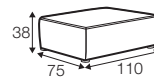

## SPECIAL

modular system

All elements are freestanding.  
All back cushions fillings include feathers.

3 seater

footstool 102x75

footstool 110x75  
with box and veneer top

set 1 right / or left  
element 168 left / or right  
+ chaiselongue right / or left