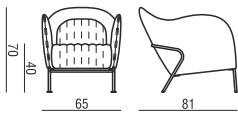

SITS
— *comfortable life*

home
& family

MINI

ARMCHAIR

UPHOLSTERY **FABRIC and LEATHER: FC - fix cover**

FEET **metal frame: chrome, steel brushed and painted black or grey**

STANDARD COMFORT

1. polyurethane foam/high resilient polyurethane foam
2. upholstery belts
3. FSC® certified solid wood and wood based elements
4. fabric or leather
5. metal legs