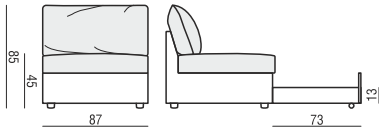

ELEMENT 100 BOX

PAD

SOFA BED two parts

ELEMENT 100 LEFT
+ ELEMENT 100 RIGHT

SOFA BED two parts

ELEMENT 100 LEFT with 1xARMREST
+ ELEMENT 100 RIGHT with 1xARMREST

CORNER 90°

SET 1 LEFT (or RIGHT)

ELEMENT 100 BOX with ARMREST LEFT (or RIGHT)
+ CORNER 90° + SOFA BED two parts RIGHT (or LEFT)
[ELEMENT 100 LEFT (or RIGHT)
+ELEMENT 100 RIGHT (or LEFT) with 1x ARMREST]

UPHOLSTERY

FABRIC: FC - fix cover