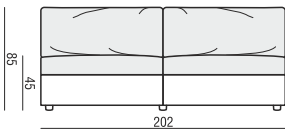

ELEMENT 100 BOX

PAD

SOFA BED two parts

ELEMENT 100 LEFT
+ ELEMENT 100 RIGHT

SOFA BED two parts

ELEMENT 100 LEFT with 1xARMREST
+ ELEMENT 100 RIGHT with 1xARMREST

CORNER 90°

SET 1 LEFT (or RIGHT)

ELEMENT 100 BOX with ARMREST LEFT (or RIGHT)
+ CORNER 90° + SOFA BED two parts RIGHT (or LEFT)
[ELEMENT 100 LEFT (or RIGHT)
+ELEMENT 100 RIGHT (or LEFT) with 1x ARMREST]

UPHOLSTERY

FABRIC: FC - fix cover