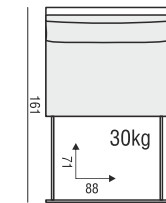

ELEMENT 100 BOX

PAD

SOFA BED two parts

ELEMENT 100 LEFT
+ ELEMENT 100 RIGHT

SOFA BED two parts

ELEMENT 100 LEFT with 1xARMREST
+ ELEMENT 100 RIGHT with 1xARMREST

CORNER 90°

SET 1 LEFT (or RIGHT)