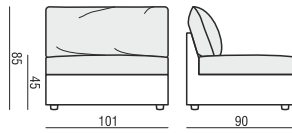

ELEMENT 100