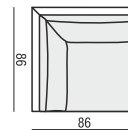

ELEMENT 100 BOX

PAD

SOFA BED two parts

ELEMENT 100 LEFT
+ ELEMENT 100 RIGHT

SOFA BED two parts

ELEMENT 100 LEFT with 1xARMREST
+ ELEMENT 100 RIGHT with 1xARMREST

CORNER 90°

SET 1 LEFT (or RIGHT)

ELEMENT 100 BOX with ARMREST LEFT (or RIGHT)
+ CORNER 90° + SOFA BED two parts RIGHT (or LEFT)
[ELEMENT 100 LEFT (or RIGHT)
+ELEMENT 100 RIGHT (or LEFT) with 1x ARMREST]

UPHOLSTERY

FABRIC: FC - fix cover