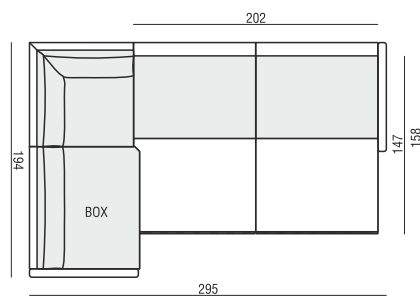

ELEMENT 100 BOX

PAD

SOFA BED two parts

ELEMENT 100 LEFT
+ ELEMENT 100 RIGHT

SOFA BED two parts

ELEMENT 100 LEFT with 1xARMREST
+ ELEMENT 100 RIGHT with 1xARMREST

CORNER 90°

SET 1 LEFT (or RIGHT)

ELEMENT 100 BOX with ARMREST LEFT (or RIGHT)
+ CORNER 90° + SOFA BED two parts RIGHT (or LEFT)
[ELEMENT 100 LEFT (or RIGHT)
+ELEMENT 100 RIGHT (or LEFT) with 1x ARMREST]

UPHOLSTERY

FABRIC: FC - fix cover