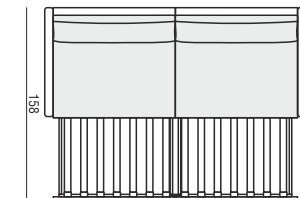

ELEMENT 100 BOX

PAD

SOFA BED two parts

ELEMENT 100 LEFT
+ ELEMENT 100 RIGHT

SOFA BED two parts

ELEMENT 100 LEFT with 1xARMREST
+ ELEMENT 100 RIGHT with 1xARMREST

CORNER 90°

SET 1 LEFT (or RIGHT)

ELEMENT 100 BOX with ARMREST LEFT (or RIGHT)
+ CORNER 90° + SOFA BED two parts RIGHT (or LEFT)
[ELEMENT 100 LEFT (or RIGHT)
+ELEMENT 100 RIGHT (or LEFT) with 1x ARMREST]

UPHOLSTERY

FABRIC: FC - fix cover