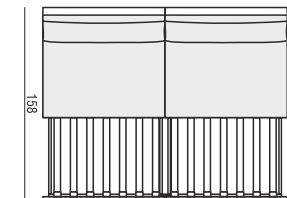

ELEMENT 100 BOX

PAD

SOFA BED two parts

ELEMENT 100 LEFT
+ ELEMENT 100 RIGHT

SOFA BED two parts

ELEMENT 100 LEFT with 1xARMREST
+ ELEMENT 100 RIGHT with 1xARMREST

CORNER 90°

SET 1 LEFT (or RIGHT)

ELEMENT 100 BOX with ARMREST LEFT (or RIGHT)
+ CORNER 90° + SOFA BED two parts RIGHT (or LEFT)
[ELEMENT 100 LEFT (or RIGHT)
+ELEMENT 100 RIGHT (or LEFT) with 1x ARMREST]

UPHOLSTERY

FABRIC: FC - fix cover