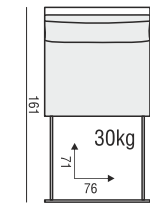

ELEMENT 100 BOX

PAD

SOFA BED two parts

ELEMENT 100 LEFT
+ ELEMENT 100 RIGHT

SOFA BED two parts

ELEMENT 100 LEFT with 1xARMREST
+ ELEMENT 100 RIGHT with 1xARMREST

CORNER 90°

SET 1 LEFT (or RIGHT)