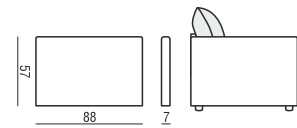

ACCESSORIES

ARMREST