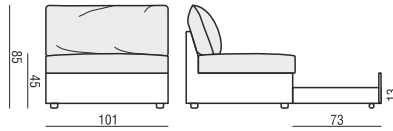

ELEMENT 100 BOX

PAD

SOFA BED two parts

ELEMENT 100 LEFT
+ ELEMENT 100 RIGHT

SOFA BED two parts

ELEMENT 100 LEFT with 1xARMREST
+ ELEMENT 100 RIGHT with 1xARMREST

CORNER 90°

SET 1 LEFT (or RIGHT)