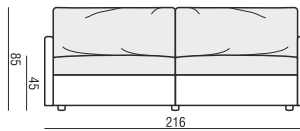

ELEMENT 100 BOX

PAD

SOFA BED two parts

ELEMENT 100 LEFT
+ ELEMENT 100 RIGHT

SOFA BED two parts

ELEMENT 100 LEFT with 1xARMREST
+ ELEMENT 100 RIGHT with 1xARMREST

CORNER 90°

SET 1 LEFT (or RIGHT)

ELEMENT 100 BOX with ARMREST LEFT (or RIGHT)
+ CORNER 90° + SOFA BED two parts RIGHT (or LEFT)
[ELEMENT 100 LEFT (or RIGHT)
+ELEMENT 100 RIGHT (or LEFT) with 1x ARMREST]

UPHOLSTERY

FABRIC: FC - fix cover