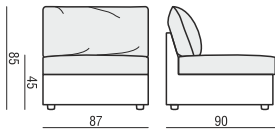

ELEMENT 87

ELEMENT 100

ACCESSORIES

ARMREST

ELEMENT 87 BOX

ELEMENT 100 BOX

PAD

SOFA BED two parts

ELEMENT 100 LEFT
+ ELEMENT 100 RIGHT

SOFA BED two parts

ELEMENT 100 LEFT with 1xARMREST
+ ELEMENT 100 RIGHT with 1xARMREST

CORNER 90°

SET 1 LEFT (or RIGHT)

ELEMENT 100 BOX with ARMREST LEFT (or RIGHT)
+ CORNER 90° + SOFA BED two parts RIGHT (or LEFT)
[ELEMENT 100 LEFT (or RIGHT)
+ELEMENT 100 RIGHT (or LEFT) with 1x ARMREST]

UPHOLSTERY

FABRIC: FC - fix cover

FEET

STANDARD COMFORT

1. polyurethane foam/high resilient polyurethane foam
2. silicone balls
3. upholstery belts
4. FSC® certified solid wood and wood based elements
5. fabric
6. plastic legs