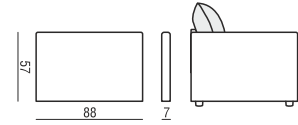

ACCESSORIES

ARMREST