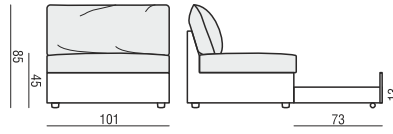

ELEMENT 100 BOX

PAD

SOFA BED two parts

ELEMENT 100 LEFT
+ ELEMENT 100 RIGHT
not available as freestanding element

SOFA BED two parts

ELEMENT 100 LEFT with 1xARMREST
+ ELEMENT 100 RIGHT with 1xARMREST

CORNER 90°

SET 1 LEFT (or RIGHT)

ELEMENT 100 BOX with ARMREST LEFT (or RIGHT)
+ CORNER 90° + SOFA BED two parts RIGHT (or LEFT)
[ELEMENT 100 LEFT (or RIGHT)
+ELEMENT 100 RIGHT (or LEFT) with 1x ARMREST]

UPHOLSTERY