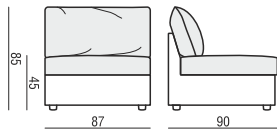

ELEMENT 87

ELEMENT 100

ACCESSORIES

ARMREST

ELEMENT 87 BOX

ELEMENT 100 BOX

PAD

SOFA BED two parts

ELEMENT 100 LEFT
+ ELEMENT 100 RIGHT
not available as freestanding element

SOFA BED two parts

ELEMENT 100 LEFT with 1xARMREST
+ ELEMENT 100 RIGHT with 1xARMREST

CORNER 90°

SET 1 LEFT (or RIGHT)

ELEMENT 100 BOX with ARMREST LEFT (or RIGHT)
+ CORNER 90° + SOFA BED two parts RIGHT (or LEFT)
[ELEMENT 100 LEFT (or RIGHT)
+ELEMENT 100 RIGHT (or LEFT) with 1x ARMREST]

UPHOLSTERY

FABRIC: FC - fix cover

FEET

STANDARD COMFORT

1. polyurethane foam/high resilient polyurethane foam
2. silicone balls
3. upholstery belts
4. FSC® certified solid wood and wood based elements
5. fabric
6. plastic legs