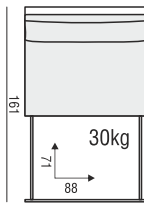

ELEMENT 100 BOX

PAD

SOFA BED two parts

ELEMENT 100 LEFT
+ ELEMENT 100 RIGHT
not available as freestanding element

SOFA BED two parts

ELEMENT 100 LEFT with 1xARMREST
+ ELEMENT 100 RIGHT with 1xARMREST

CORNER 90°