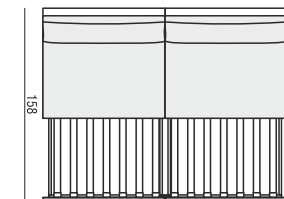

ELEMENT 100 BOX

PAD

SOFA BED two parts

ELEMENT 100 LEFT
+ ELEMENT 100 RIGHT
not available as freestanding element

SOFA BED two parts

ELEMENT 100 LEFT with 1xARMREST
+ ELEMENT 100 RIGHT with 1xARMREST

CORNER 90°

SET 1 LEFT (or RIGHT)

ELEMENT 100 BOX with ARMREST LEFT (or RIGHT)
+ CORNER 90° + SOFA BED two parts RIGHT (or LEFT)
[ELEMENT 100 LEFT (or RIGHT)
+ELEMENT 100 RIGHT (or LEFT) with 1x ARMREST]

UPHOLSTERY