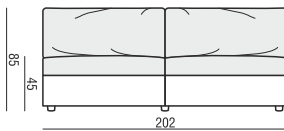

ELEMENT 100 BOX

PAD

SOFA BED two parts

ELEMENT 100 LEFT
+ ELEMENT 100 RIGHT
not available as freestanding element

SOFA BED two parts

ELEMENT 100 LEFT with 1xARMREST
+ ELEMENT 100 RIGHT with 1xARMREST

CORNER 90°

SET 1 LEFT (or RIGHT)

ELEMENT 100 BOX with ARMREST LEFT (or RIGHT)
+ CORNER 90° + SOFA BED two parts RIGHT (or LEFT)
[ELEMENT 100 LEFT (or RIGHT)
+ELEMENT 100 RIGHT (or LEFT) with 1x ARMREST]

UPHOLSTERY