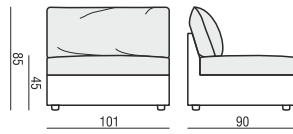

ELEMENT 100