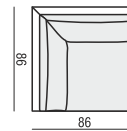

ELEMENT 100 BOX

PAD

SOFA BED two parts

ELEMENT 100 LEFT
+ ELEMENT 100 RIGHT
not available as freestanding element

SOFA BED two parts

ELEMENT 100 LEFT with 1xARMREST
+ ELEMENT 100 RIGHT with 1xARMREST

CORNER 90°

SET 1 LEFT (or RIGHT)

ELEMENT 100 BOX with ARMREST LEFT (or RIGHT)
+ CORNER 90° + SOFA BED two parts RIGHT (or LEFT)
[ELEMENT 100 LEFT (or RIGHT)
+ELEMENT 100 RIGHT (or LEFT) with 1x ARMREST]

UPHOLSTERY