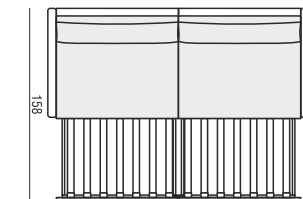

ELEMENT 100 BOX

PAD

SOFA BED two parts

ELEMENT 100 LEFT
+ ELEMENT 100 RIGHT
not available as freestanding element

SOFA BED two parts

ELEMENT 100 LEFT with 1xARMREST
+ ELEMENT 100 RIGHT with 1xARMREST

CORNER 90°

SET 1 LEFT (or RIGHT)

ELEMENT 100 BOX with ARMREST LEFT (or RIGHT)
+ CORNER 90° + SOFA BED two parts RIGHT (or LEFT)
[ELEMENT 100 LEFT (or RIGHT)
+ELEMENT 100 RIGHT (or LEFT) with 1x ARMREST]

UPHOLSTERY