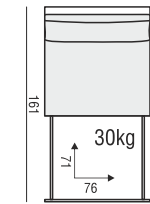

ELEMENT 100 BOX

PAD

SOFA BED two parts

ELEMENT 100 LEFT
+ ELEMENT 100 RIGHT
not available as freestanding element

SOFA BED two parts

ELEMENT 100 LEFT with 1xARMREST
+ ELEMENT 100 RIGHT with 1xARMREST

CORNER 90°