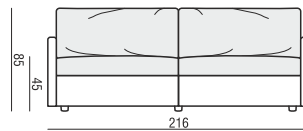

ELEMENT 100 BOX

PAD

SOFA BED two parts

ELEMENT 100 LEFT
+ ELEMENT 100 RIGHT
not available as freestanding element

SOFA BED two parts

ELEMENT 100 LEFT with 1xARMREST
+ ELEMENT 100 RIGHT with 1xARMREST

CORNER 90°

SET 1 LEFT (or RIGHT)

ELEMENT 100 BOX with ARMREST LEFT (or RIGHT)
+ CORNER 90° + SOFA BED two parts RIGHT (or LEFT)
[ELEMENT 100 LEFT (or RIGHT)
+ELEMENT 100 RIGHT (or LEFT) with 1x ARMREST]

UPHOLSTERY