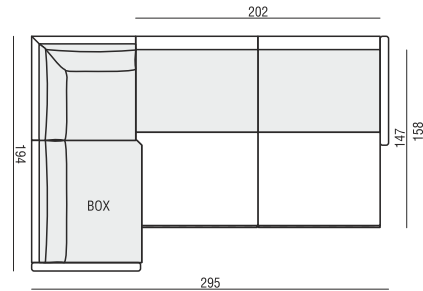

ELEMENT 100 BOX

PAD

SOFA BED two parts

ELEMENT 100 LEFT
+ ELEMENT 100 RIGHT
not available as freestanding element

SOFA BED two parts

ELEMENT 100 LEFT with 1xARMREST
+ ELEMENT 100 RIGHT with 1xARMREST

CORNER 90°

SET 1 LEFT (or RIGHT)

ELEMENT 100 BOX with ARMREST LEFT (or RIGHT)
+ CORNER 90° + SOFA BED two parts RIGHT (or LEFT)
[ELEMENT 100 LEFT (or RIGHT)
+ELEMENT 100 RIGHT (or LEFT) with 1x ARMREST]

UPHOLSTERY