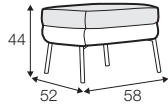

COVERS

FC fixed

armchair

footstool 58x52

example of leather cover

extra dimensions

depth of seat

accessories