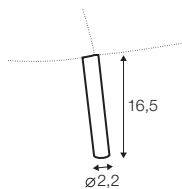

no. 160A
metal chrome,
painted black
armchair back