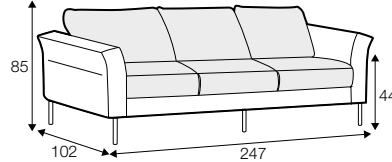

LUX lux

CLS classic

FC fixed

LCV loose with velcro

Model available until 31st December 2022

All drawings shown height with leg no. 145A H-15.

armchair

armchair wide

footstool 90x70

2 seater

3 seater

3XL seater (divided, two cushions)

3XL seater (divided, three cushions)

set 1 right / or left

2 seater left / or right + chaiselongue right / or left

set 2 right / or left

3 seater left / or right + chaiselongue wide right / or left

set 3 right / or left

2 seater left / or right + divan right / or left

set 4 right / or left

3 seater left / or right + divan right / or left

set 5 right / or left
3 seater left / or right + cozy corner right / or left

set 6
divan left + 2 seater without armrests + divan right

set 7 right / or left
chaiselongue left / or right + 2 seater without armrests
+ divan right / or left

set 8 right / or left
2 seater left / or right + corner 90° no. 1 + 3 seater right / or left