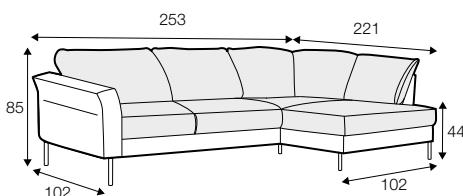

LUX lux

CLS classic

FC fixed

LCV loose with velcro

Model available until 31st December 2022

All drawings shown height with leg no. 145A H-15.

armchair

armchair wide

footstool 90x70

2 seater

3 seater

3XL seater (divided, two cushions)

3XL seater (divided, three cushions)

set 1 right / or left

2 seater left / or right + chaiselongue right / or left

set 2 right / or left

3 seater left / or right + chaiselongue wide right / or left

set 3 right / or left

2 seater left / or right + divan right / or left

set 4 right / or left

3 seater left / or right + divan right / or left

set 5 right / or left
3 seater left / or right + cozy corner right / or left

set 6
divan left + 2 seater without armrests + divan right

set 7 right / or left
chaiselongue left / or right + 2 seater without armrests
+ divan right / or left

set 8 right / or left
2 seater left / or right + corner 90° no. 1 + 3 seater right / or left