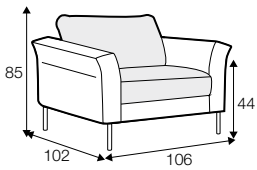

LUX lux

CLS classic

FC fixed

LCV loose with velcro

Model available until 31st December 2022

All drawings shown height with leg no. 145A H-15.

armchair

armchair wide

footstool 90x70

2 seater

3 seater

3XL seater (divided, two cushions)

3XL seater (divided, three cushions)

set 1 right / or left

2 seater left / or right + chaiselongue right / or left

set 2 right / or left