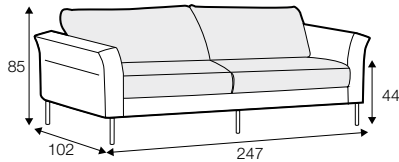

LUX lux

CLS classic

FC fixed

LCV loose with velcro

Model available until 31st December 2022

All drawings shown height with leg no. 145A H-15.

armchair

armchair wide

footstool 90x70

2 seater

3 seater

3XL seater (divided, two cushions)

3XL seater (divided, three cushions)

set 1 right / or left

2 seater left / or right + chaiselongue right / or left

set 2 right / or left

set 6
divan left + 2 seater without armrests + divan right

set 7 right / or left
chaiselongue left / or right + 2 seater without armrests
+ divan right / or left

set 8 right / or left
2 seater left / or right + corner 90° no. 1 + 3 seater right / or left