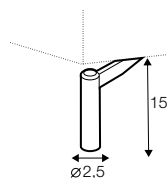

no. 145A
metal chrome,
painted black or grey
and brushed steel*
recommended

*please check a cost of brushed steel finish with a sale representative

Sits reserves the right to change construction of products and components used due to improving durability of product and customer satisfaction without any further notice. Explicit ± 2 cm tolerance of all elements sizes.

date: 05.2022

sits.eu