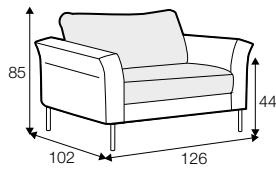

LUX lux

CLS classic

FC fixed

LCV loose with velcro

Model available until 31st December 2022

All drawings shown height with leg no. 145A H-15.

armchair

armchair wide

footstool 90x70

2 seater

3 seater

3XL seater (divided, two cushions)

3XL seater (divided, three cushions)

set 1 right / or left

2 seater left / or right + chaiselongue right / or left

set 2 right / or left