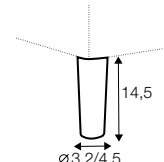

no. 153
wood