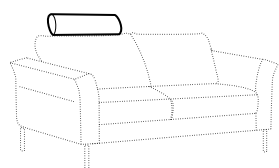

set 13
armchair left + corner 30°
+ armchair right

set 14
armchair wide left + corner 30°
+ armchair wide right

modular system

elements of the modular system

armchair left / or right

armchair without armrests

armchair wide left / or right

armchair wide without armrests

2 seater left / or right

2 seater without armrests

3 seater left / or right

3 seater without armrests

corner 90° no. 1

corner 90° no. 2

corner 30°

chaiselongue right / or left

chaiselongue wide right / or left

divan right / or left

cozy corner left / or right

extra dimensions

depth of
sofa seat

accessories