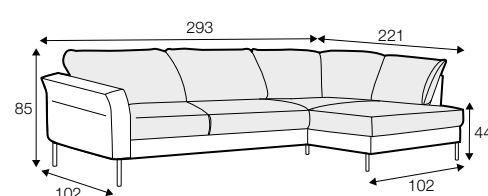

LUX lux

CLS classic

FC fixed

LCV loose with velcro

Model available until 31st December 2022

All drawings shown height with leg no. 145A H-15.

armchair

armchair wide

footstool 90x70

2 seater

3 seater

3XL seater (divided, two cushions)

3XL seater (divided, three cushions)

set 1 right / or left

2 seater left / or right + chaiselongue right / or left

set 2 right / or left

3 seater left / or right + chaiselongue wide right / or left

set 3 right / or left

2 seater left / or right + divan right / or left

set 4 right / or left

3 seater left / or right + divan right / or left

set 5 right / or left
3 seater left / or right + cozy corner right / or left

set 6
divan left + 2 seater without armrests + divan right

set 7 right / or left
chaiselongue left / or right + 2 seater without armrests
+ divan right / or left

set 8 right / or left
2 seater left / or right + corner 90° no. 1 + 3 seater right / or left