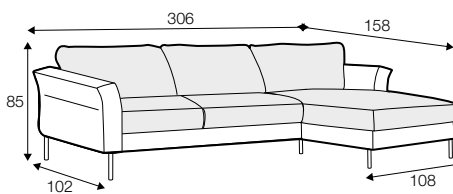

LUX lux

CLS classic

FC fixed

LCV loose with velcro

Model available until 31st December 2022

All drawings shown height with leg no. 145A H-15.

armchair

armchair wide

footstool 90x70

2 seater

3 seater

3XL seater (divided, two cushions)

3XL seater (divided, three cushions)

set 1 right / or left

2 seater left / or right + chaiselongue right / or left

set 2 right / or left

3 seater left / or right + chaiselongue wide right / or left

set 3 right / or left

2 seater left / or right + divan right / or left

set 4 right / or left

3 seater left / or right + divan right / or left

set 5 right / or left
3 seater left / or right + cozy corner right / or left

set 6
divan left + 2 seater without armrests + divan right

set 7 right / or left
chaiselongue left / or right + 2 seater without armrests
+ divan right / or left

set 8 right / or left
2 seater left / or right + corner 90° no. 1 + 3 seater right / or left