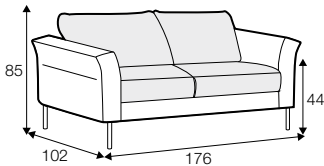

LUX lux

CLS classic

FC fixed

LCV loose with velcro

Model available until 31st December 2022

All drawings shown height with leg no. 145A H-15.

armchair

armchair wide

footstool 90x70

2 seater

3 seater

3XL seater (divided, two cushions)

3XL seater (divided, three cushions)

set 1 right / or left

2 seater left / or right + chaiselongue right / or left

set 2 right / or left

set 6
divan left + 2 seater without armrests + divan right

set 7 right / or left
chaiselongue left / or right + 2 seater without armrests
+ divan right / or left

set 8 right / or left
2 seater left / or right + corner 90° no. 1 + 3 seater right / or left