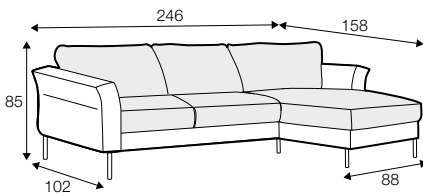

LUX lux

CLS classic

FC fixed

LCV loose with velcro

Model available until 31st December 2022

All drawings shown height with leg no. 145A H-15.

armchair

armchair wide

footstool 90x70

2 seater

3 seater

3XL seater (divided, two cushions)

3XL seater (divided, three cushions)

set 1 right / or left

2 seater left / or right + chaiselongue right / or left

set 2 right / or left

3 seater left / or right + chaiselongue wide right / or left

set 3 right / or left

2 seater left / or right + divan right / or left

set 4 right / or left

3 seater left / or right + divan right / or left

set 5 right / or left
3 seater left / or right + cozy corner right / or left

set 6
divan left + 2 seater without armrests + divan right

set 7 right / or left
chaiselongue left / or right + 2 seater without armrests
+ divan right / or left

set 8 right / or left
2 seater left / or right + corner 90° no. 1 + 3 seater right / or left