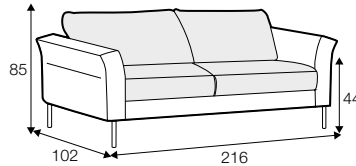

LUX lux

CLS classic

FC fixed

LCV loose with velcro

Model available until 31st December 2022

All drawings shown height with leg no. 145A H-15.

armchair

armchair wide

footstool 90x70

2 seater

3 seater

3XL seater (divided, two cushions)

3XL seater (divided, three cushions)

set 1 right / or left

2 seater left / or right + chaiselongue right / or left

set 2 right / or left