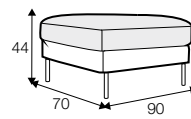

LUX lux

CLS classic

FC fixed

LCV loose with velcro

Model available until 31st December 2022

All drawings shown height with leg no. 145A H-15.

armchair

armchair wide