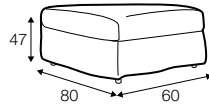

LC loose

LCV loose with velcro

modular system

Drawing show combinations with armrest II. Combinantons with other armrest are properly longer or shorter in width.
All elements in loose cover with velcro are with french stitching on the armrest.

loose cover elements

armchair

footstool 80x60

2 seater

3 seater

3 XL seater divided

loose cover with velcro elements

armchair

footstool 80x60

2 seater

3 seater

3 XL seater divided

set 1 right / or left
2 seater left / or right + divan right / or left

set 2 right / or left
3 seater left / or right + divan right / or left

set 3
2 seater left + corner 90° + 2 seater right