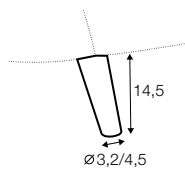

no. 154D
wood
back: only for armchair
with leg no. 153