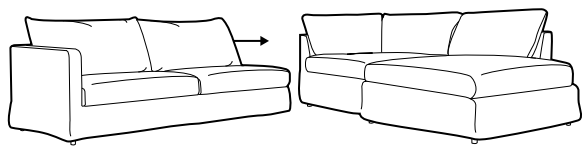

LC loose

LCV loose with velcro

modular system

Drawing show combinations with armrest II. Combinantons with other armrest are properly longer or shorter in width.
All elements in loose cover with velcro are with french stitching on the armrest.

footstool 80x60

2 seater

3 seater

3 XL seater divided

set 1 right / or left
2 seater left / or right + divan right / or left

set 2 right / or left
3 seater left / or right + divan right / or left

set 3
2 seater left + corner 90° + 2 seater right

modular system

elements of the modular system loose cover

2 seater left / or right

2 seater without armrests

3 seater left / or right

3 seater without armrests

divan right / or left

corner 90°

loose cover with velcro elements

2 seater left / or right

2 seater without armrests

3 seater left / or right

3 seater without armrests

divan right / or left

corner 90°

extra dimensions