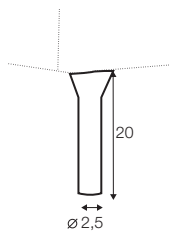

COVERS

FC fixed

armchair

footstool round

extra dimensions

depth of seat

legs

no. 188
wood