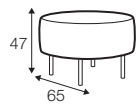

COVERS

FC fixed

armchair

footstool round

extra dimensions

depth of seat

legs

no. 188
wood