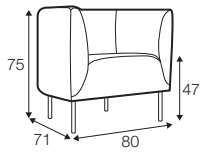

COVERS

FC fixed

armchair

footstool round

extra dimensions

depth of seat

legs

no. 188
wood