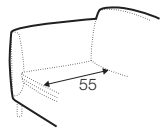

COVERS

FC fixed

armchair

footstool round

extra dimensions

depth of seat

legs

no. 188
wood