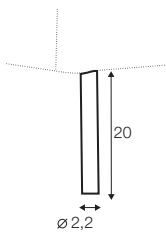

COVERS

FC fixed

armchair

footstool round

extra dimensions

depth of seat

legs

no. 188
wood