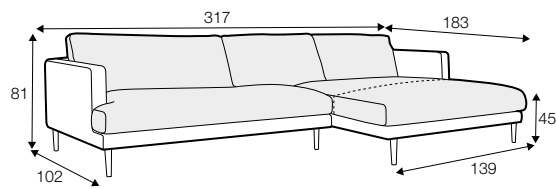

LUX lux

COVERS

LCV loose with velcro

3 seater divided

4 seater divided

set 1

element 138 left / or right + chaiselongue right / or left

set 2

element 178 left / or right + chaiselongue right / or left

example with ravioli deco cushions

4 seater divided

cushions 55x55, 45x45, 65x35

extra dimensions

depth of seat

accessories

ravioli deco
cushion
55x55