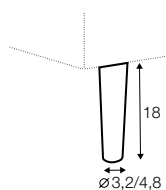

element 178 left / or right + chaiselongue right / or left

example with ravioli deco cushions

4 seater divided

cushions 55x55, 45x45, 65x35

extra dimensions

depth of seat

accessories

ravioli deco
cushion
55x55

ravioli deco
cushion
45x45

ravioli deco
cushion
65x35

legs

no. 177
metal chrome,
painted black or grey
and brushed steel*

no. 141
wood

*please check a cost of brushed steel finish with a sale representative