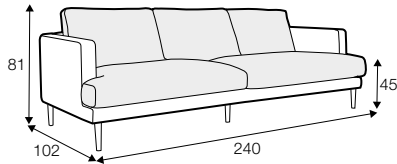

LUX lux

COVERS

LCV loose with velcro

3 seater divided

4 seater divided

set 1

element 138 left / or right + chaiselongue right / or left

set 2

element 178 left / or right + chaiselongue right / or left

example with ravioli deco cushions

4 seater divided

cushions 55x55, 45x45, 65x35

extra dimensions

depth of seat

accessories

ravioli deco
cushion
55x55