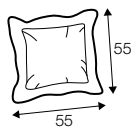

LUX lux

COVERS

LCV loose with velcro

3 seater divided

4 seater divided

set 1

element 138 left / or right + chaiselongue right / or left

set 2

element 178 left / or right + chaiselongue right / or left

example with ravioli deco cushions

4 seater divided

cushions 55x55, 45x45, 65x35

extra dimensions

depth of seat

accessories

ravioli deco
cushion
55x55