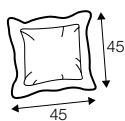

LUX lux

COVERS

LCV loose with velcro

3 seater divided

4 seater divided

set 1

element 138 left / or right + chaiselongue right / or left

set 2

element 178 left / or right + chaiselongue right / or left

example with ravioli deco cushions

4 seater divided

cushions 55x55, 45x45, 65x35

extra dimensions

depth of seat

accessories

ravioli deco
cushion
55x55