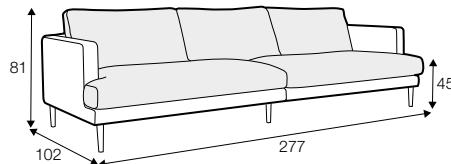

LUX lux

COVERS

LCV loose with velcro

3 seater divided

4 seater divided

set 1

element 138 left / or right + chaiselongue right / or left

set 2

element 178 left / or right + chaiselongue right / or left

example with ravioli deco cushions

4 seater divided

cushions 55x55, 45x45, 65x35

extra dimensions

depth of seat

accessories

ravioli deco
cushion
55x55