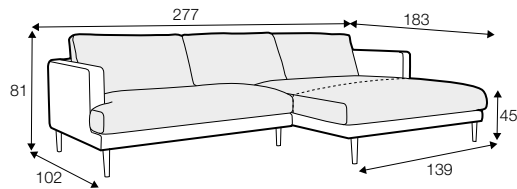

LUX lux

COVERS

LCV loose with velcro

3 seater divided

4 seater divided

set 1

element 138 left / or right + chaiselongue right / or left

set 2

element 178 left / or right + chaiselongue right / or left

example with ravioli deco cushions

4 seater divided

cushions 55x55, 45x45, 65x35

extra dimensions

depth of seat

accessories

ravioli deco
cushion
55x55