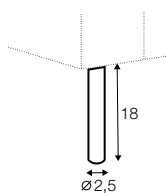

legs

---

no. 177
metal chrome,
painted black or grey
and brushed steel*