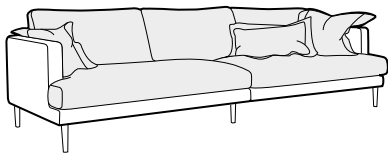

Britt

SITS

Britt

Anna Näsström
designed by: Anna Näsström

UPHOLSTERY

fabric

COMFORTS

STD standard

LUX lux

COVERS

LCV loose with velcro

3 seater divided

4 seater divided

set 1

element 138 left / or right + chaiselongue right / or left

set 2

element 178 left / or right + chaiselongue right / or left

example with ravioli deco cushions

4 seater divided

cushions 55x55, 45x45, 65x35

extra dimensions

depth of seat

accessories

ravioli deco
cushion
55x55