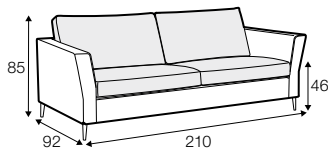

LUX lux

FC fixed

LC loose

Model available until 31st December 2022

armchair

footstool 80x64

2 seater

3 seater

3,5 seater

set 1

2 seater left + corner 90° + 2 seater right

set 2 left / or right

2 seater left / or right + corner 90° + 3 seater right / or left

set 3

3 seater left + corner 90° + 3 seater right

set 4 right / or left

3 seater left / or right + divan right / or left

set 5 right / or left

2 seater left or right + divan right / or left

set 6 right / or left

3,5 seater left / or right + divan right / or left

extra dimensions