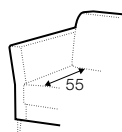

3,5 seater

set 1

2 seater left + corner 90° + 2 seater right

set 2 left / or right

2 seater left / or right + corner 90° + 3 seater right / or left

set 3

3 seater left + corner 90° + 3 seater right

set 4 right / or left

3 seater left / or right + divan right / or left

set 5 right / or left

2 seater left or right + divan right / or left

set 6 right / or left

3,5 seater left / or right + divan right / or left

extra dimensions

depth of
armchair seat

depth of
sofa seat

accessories

headrest with roll L-60

legs

no. 109
wood

no. 138
wood

no. 128
aluminium
or aluminium
painted black