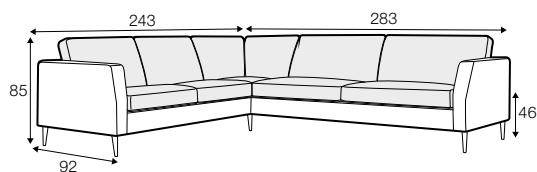

LUX lux

FC fixed

LC loose

Model available until 31st December 2022

armchair

footstool 80x64

2 seater

3 seater

3,5 seater

set 1

2 seater left + corner 90° + 2 seater right

set 2 left / or right

2 seater left / or right + corner 90° + 3 seater right / or left

set 3

3 seater left + corner 90° + 3 seater right

set 4 right / or left

3 seater left / or right + divan right / or left

set 5 right / or left

2 seater left or right + divan right / or left

set 6 right / or left

3,5 seater left / or right + divan right / or left

extra dimensions