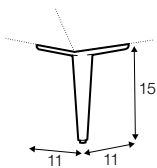

3,5 seater

set 1

2 seater left + corner 90° + 2 seater right

set 2 left / or right

2 seater left / or right + corner 90° + 3 seater right / or left

set 3

3 seater left + corner 90° + 3 seater right

set 4 right / or left

3 seater left / or right + divan right / or left

set 5 right / or left

2 seater left or right + divan right / or left

set 6 right / or left

3,5 seater left / or right + divan right / or left

extra dimensions

depth of
armchair seat

depth of
sofa seat

accessories

headrest with roll L-60

legs

no. 109
wood

no. 138
wood

no. 128
aluminium
or aluminium
painted black