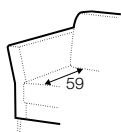

3,5 seater

set 1

2 seater left + corner 90° + 2 seater right

set 2 left / or right

2 seater left / or right + corner 90° + 3 seater right / or left

set 3

3 seater left + corner 90° + 3 seater right

set 4 right / or left

3 seater left / or right + divan right / or left

set 5 right / or left

2 seater left or right + divan right / or left

set 6 right / or left

3,5 seater left / or right + divan right / or left

extra dimensions

depth of
armchair seat

depth of
sofa seat

accessories

headrest with roll L-60

legs

no. 109
wood

no. 138
wood

no. 128
aluminium
or aluminium
painted black