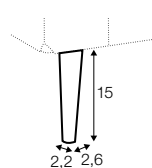

3 seater left / or right + divan right / or left

set 5 right / or left

2 seater left or right + divan right / or left

set 6 right / or left

3,5 seater left / or right + divan right / or left

extra dimensions

depth of
armchair seat

depth of
sofa seat

accessories

headrest with roll L-60

legs

no. 109
wood

no. 138
wood

no. 128
aluminium
or aluminium
painted black