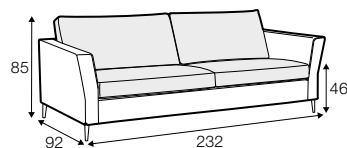

LUX lux

FC fixed

LC loose

Model available until 31st December 2022

armchair

footstool 80x64

2 seater

3 seater

3,5 seater

set 1

2 seater left + corner 90° + 2 seater right

set 2 left / or right

2 seater left / or right + corner 90° + 3 seater right / or left

set 3

3 seater left + corner 90° + 3 seater right

set 4 right / or left

3 seater left / or right + divan right / or left

set 5 right / or left

2 seater left or right + divan right / or left

set 6 right / or left

3,5 seater left / or right + divan right / or left

extra dimensions