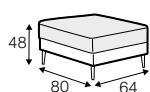

LUX lux

FC fixed

LC loose

Model available until 31st December 2022

armchair

footstool 80x64

2 seater

3 seater

3,5 seater

set 1

2 seater left + corner 90° + 2 seater right

set 2 left / or right

2 seater left / or right + corner 90° + 3 seater right / or left

set 3

3 seater left + corner 90° + 3 seater right

set 4 right / or left

3 seater left / or right + divan right / or left

set 5 right / or left

2 seater left or right + divan right / or left

set 6 right / or left

3,5 seater left / or right + divan right / or left

extra dimensions