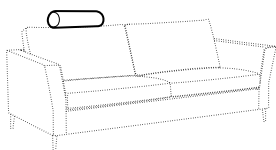

3,5 seater

set 1

2 seater left + corner 90° + 2 seater right

set 2 left / or right

2 seater left / or right + corner 90° + 3 seater right / or left

set 3

3 seater left + corner 90° + 3 seater right

set 4 right / or left

3 seater left / or right + divan right / or left

set 5 right / or left

2 seater left or right + divan right / or left

set 6 right / or left

3,5 seater left / or right + divan right / or left

extra dimensions

depth of
armchair seat

depth of
sofa seat

accessories

headrest with roll L-60

legs

no. 109
wood

no. 138
wood

no. 128
aluminium
or aluminium
painted black