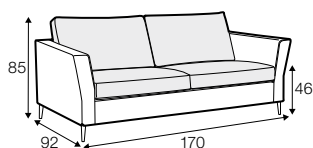

LUX lux

FC fixed

LC loose

Model available until 31st December 2022

armchair

footstool 80x64

2 seater

3 seater

3,5 seater

set 1

2 seater left + corner 90° + 2 seater right

set 2 left / or right

2 seater left / or right + corner 90° + 3 seater right / or left

set 3

3 seater left + corner 90° + 3 seater right

set 4 right / or left

3 seater left / or right + divan right / or left

set 5 right / or left

2 seater left or right + divan right / or left

set 6 right / or left

3,5 seater left / or right + divan right / or left

extra dimensions