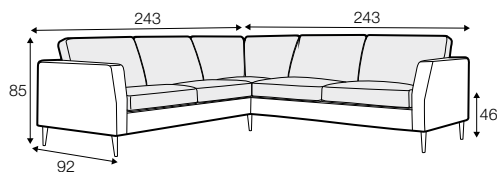

LUX lux

FC fixed

LC loose

Model available until 31st December 2022

armchair

footstool 80x64

2 seater

3 seater

3,5 seater

set 1

2 seater left + corner 90° + 2 seater right

set 2 left / or right

2 seater left / or right + corner 90° + 3 seater right / or left

set 3

3 seater left + corner 90° + 3 seater right

set 4 right / or left

3 seater left / or right + divan right / or left

set 5 right / or left

2 seater left or right + divan right / or left

set 6 right / or left

3,5 seater left / or right + divan right / or left

extra dimensions