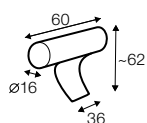

3,5 seater

set 1

2 seater left + corner 90° + 2 seater right

set 2 left / or right

2 seater left / or right + corner 90° + 3 seater right / or left

set 3

3 seater left + corner 90° + 3 seater right

set 4 right / or left

3 seater left / or right + divan right / or left

set 5 right / or left

2 seater left or right + divan right / or left

set 6 right / or left

3,5 seater left / or right + divan right / or left

extra dimensions

depth of
armchair seat

depth of
sofa seat

accessories

headrest with roll L-60

legs

no. 109
wood

no. 138
wood

no. 128
aluminium
or aluminium
painted black