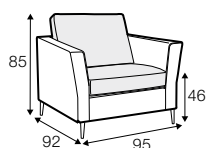

LUX lux

FC fixed

LC loose

Model available until 31st December 2022

armchair

footstool 80x64

2 seater

3 seater

3,5 seater

set 1

2 seater left + corner 90° + 2 seater right

set 2 left / or right

2 seater left / or right + corner 90° + 3 seater right / or left

set 3

3 seater left + corner 90° + 3 seater right

set 4 right / or left

3 seater left / or right + divan right / or left

set 5 right / or left

2 seater left or right + divan right / or left

set 6 right / or left

3,5 seater left / or right + divan right / or left

extra dimensions