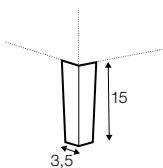

3 seater left / or right + divan right / or left

set 5 right / or left

2 seater left or right + divan right / or left

set 6 right / or left

3,5 seater left / or right + divan right / or left

extra dimensions

depth of
armchair seat

depth of
sofa seat

accessories

headrest with roll L-60

legs

no. 109
wood

no. 138
wood

no. 128
aluminium
or aluminium
painted black