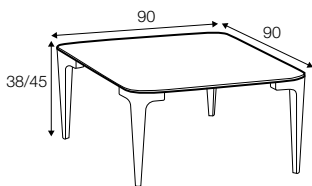

Casual

SITS

Casual

coffee table 135x50

coffee table 150x50

coffee table 180x50

coffee table 135x50 with tray

coffee table 150x50 with tray

coffee table 180x50 with tray

coffee table 90x90

coffee table 110x110

coffee table 90x90 with tray

coffee table 110x110 with tray

available materials

wood: bleached oak

wood: oak