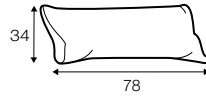

## extra dimensions

depth of seat

## accessories

cushion  
40x40

cushion  
50x30

cushion  
60x34  
divan (2 cushions)  
corner 90° (2 cushions)

cushion  
78x34  
2 seater (2 cushions)

cushion  
88x34  
armchair (1 cushion)  
2,5 seater (2 cushions)  
divan (1 cushion)  
bench (1 cushion)