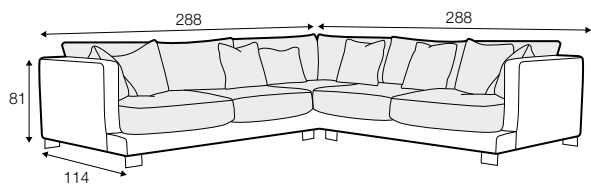

LUX lux

FC fixed

LCV loose with velcro

modular system

All elements are also available without deco cushions.

armchair

footstool 90x80

2 seater

3 seater divided

4 seater divided

set 1

divan left + 2 seater without armrests + divan right

set 2

divan left + 4 seater without armrests + divan right

set 3 right / or left

2 seater left / or right + divan right / or left

set 4 right / or left

4 seater divided left / or right + divan right / or left

set 5

2 seater left + corner 90° + 2 seater right

example without cushions
3 seater divided

modular system

elements of the modular system

2 seater left / or right

2 seater without armrests

4 seater divided left / or right

4 seater divided without armrests

divan right / or left

corner 90°

extra dimensions

depth of seat