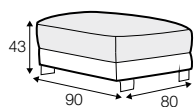

LUX lux

FC fixed

LCV loose with velcro

modular system

All elements are also available without deco cushions.

armchair

footstool 90x80

2 seater

3 seater divided

4 seater divided

set 1

divan left + 2 seater without armrests + divan right

set 2

divan left + 4 seater without armrests + divan right

set 3 right / or left

2 seater left / or right + divan right / or left