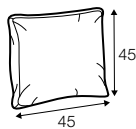

3 seater divided

4 seater divided

set 1

divan left + 2 seater without armrests + divan right

set 2

divan left + 4 seater without armrests + divan right

set 3 right / or left

2 seater left / or right + divan right / or left

set 4 right / or left

4 seater divided left / or right + divan right / or left

set 5

2 seater left + corner 90° + 2 seater right

example without cushions
3 seater divided

modular system

elements of the modular system

2 seater left / or right

2 seater without armrests

4 seater divided left / or right

4 seater divided without armrests

divan right / or left

corner 90°

extra dimensions

depth of seat

accessories

cushion
40x40

cushion
45x45

legs

no. 07
wood

no. 84
metal chrome,
painted black or grey
and brushed steel*

*please check a cost of brushed steel finish with a sale representative

Sits reserves the right to change construction of products and components used due to improving durability of product and customer satisfaction without any further notice. Explicit ± 2 cm tolerance of all elements sizes.