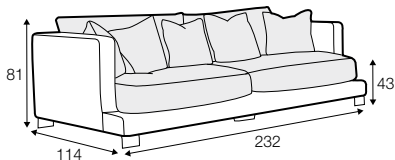

LUX lux

FC fixed

LCV loose with velcro

modular system

All elements are also available without deco cushions.

armchair

footstool 90x80

2 seater

3 seater divided

4 seater divided

set 1

divan left + 2 seater without armrests + divan right

set 2

divan left + 4 seater without armrests + divan right

set 3 right / or left

2 seater left / or right + divan right / or left

2 seater left / or right

2 seater without armrests

4 seater divided left / or right

4 seater divided without armrests

divan right / or left

corner 90°

extra dimensions

depth of seat