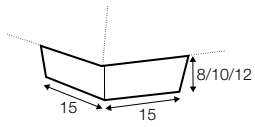

2 seater left / or right

2 seater without armrests

4 seater divided left / or right

4 seater divided without armrests

divan right / or left

corner 90°

extra dimensions

depth of seat

accessories

cushion
40x40

cushion
45x45

legs

no. 07
wood

no. 84
metal chrome,
painted black or grey
and brushed steel*

*please check a cost of brushed steel finish with a sale representative

Sits reserves the right to change construction of products and components used due to improving durability of product and customer satisfaction without any further notice. Explicit ± 2 cm tolerance of all elements sizes.