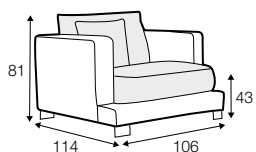

LUX lux

FC fixed

LCV loose with velcro

modular system

All elements are also available without deco cushions.

armchair

footstool 90x80

2 seater

3 seater divided

4 seater divided

set 1

divan left + 2 seater without armrests + divan right

set 2

divan left + 4 seater without armrests + divan right

set 3 right / or left

2 seater left / or right + divan right / or left

2 seater left / or right

2 seater without armrests

4 seater divided left / or right

4 seater divided without armrests

divan right / or left

corner 90°

extra dimensions

depth of seat