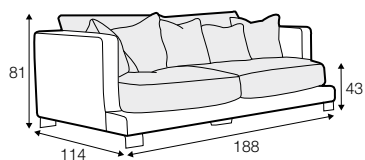

LUX lux

FC fixed

LCV loose with velcro

modular system

All elements are also available without deco cushions.

armchair

footstool 90x80

2 seater

3 seater divided

4 seater divided

set 1

divan left + 2 seater without armrests + divan right

set 2

divan left + 4 seater without armrests + divan right

set 3 right / or left

2 seater left / or right + divan right / or left

2 seater left / or right

2 seater without armrests

4 seater divided left / or right

4 seater divided without armrests

divan right / or left

corner 90°

extra dimensions

depth of seat