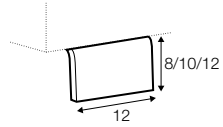

2 seater left / or right

2 seater without armrests

4 seater divided left / or right

4 seater divided without armrests

divan right / or left

corner 90°

extra dimensions

depth of seat

accessories

cushion
40x40

cushion
45x45

legs

no. 07
wood

no. 84
metal chrome,
painted black or grey
and brushed steel*

*please check a cost of brushed steel finish with a sale representative

Sits reserves the right to change construction of products and components used due to improving durability of product and customer satisfaction without any further notice. Explicit ± 2 cm tolerance of all elements sizes.