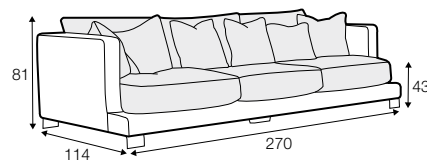

LUX lux

FC fixed

LCV loose with velcro

modular system

All elements are also available without deco cushions.

armchair

footstool 90x80

2 seater

3 seater divided

4 seater divided

set 1

divan left + 2 seater without armrests + divan right

set 2

divan left + 4 seater without armrests + divan right

set 3 right / or left

2 seater left / or right + divan right / or left

2 seater left / or right

2 seater without armrests

4 seater divided left / or right

4 seater divided without armrests

divan right / or left

corner 90°

extra dimensions

depth of seat