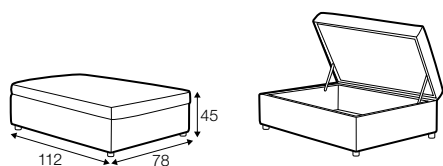

Day & Night

SITS

Day & Night

UPHOLSTERY COMFORTS

COVERS

fabric

STD standard

FC fixed

LC loose

footstool box

3 seater

3 seater left / or right

chaiselongue right / or left

accessories

pad

extra dimensions

depth of seat

legs

no. 177
metal chrome,
painted black or grey