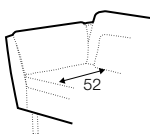

LC loose

footstool box

3 seater

3 seater left / or right

chaiselongue right / or left

accessories

pad

extra dimensions

depth of seat

legs

no. 177
metal chrome,
painted black or grey