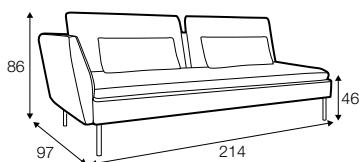

LC loose

footstool box

3 seater

3 seater left / or right

chaiselongue right / or left

accessories

pad

extra dimensions

depth of seat

legs

no. 177
metal chrome,
painted black or grey