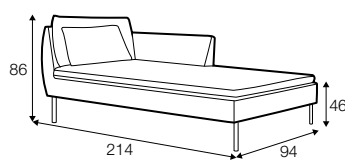

LC loose

footstool box

3 seater

3 seater left / or right

chaiselongue right / or left

accessories

pad

extra dimensions

depth of seat

legs

no. 177
metal chrome,
painted black or grey