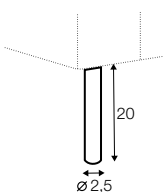

LC loose

footstool box

3 seater

3 seater left / or right

chaiselongue right / or left

accessories

pad

extra dimensions

depth of seat

legs

no. 177
metal chrome,
painted black or grey