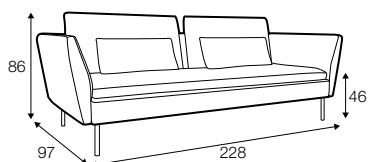

Day & Night

SITS

Day & Night

UPHOLSTERY COMFORTS

COVERS

fabric

STD standard

FC fixed

LC loose

footstool box

3 seater

3 seater left / or right

chaiselongue right / or left

accessories

pad

extra dimensions

depth of seat

legs

no. 177
metal chrome,
painted black or grey