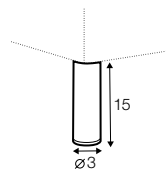

no. 111D
metal chrome,
painted black or grey
and brushed steel*