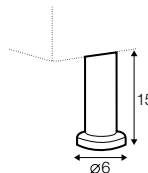

no. 03
metal chrome,
painted black or grey
and brushed steel*