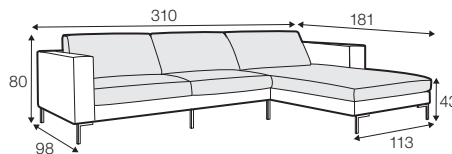

CLS classic

COVERS

FC fixed

SPECIAL

modular system

All drawings shown height with leg no. 47 H-16.

armchair

armchair wide

footstool 90x70

footstool 100x90

2 seater

3 seater

3XL seater

3XL seater (divided)

set 1 right / or left

2 seater left / or right
+ chaiselongue right / or left

set 2 right / or left

3 seater left / or right
+ chaiselongue wide right / or left

set 5

2 seater left + corner 90° no. 1 + 2 seater right

set 6

3 seater left + corner 90° no. 1 + 3 seater right

set 9 right / or left
3 seater left / or right + corner 90° no. 1
+ 2 seater right / or left