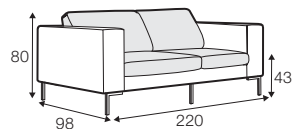

CLS classic

COVERS

FC fixed

SPECIAL

modular system

All drawings shown height with leg no. 47 H-16.

armchair

armchair wide

footstool 90x70

footstool 100x90

2 seater

3 seater

3XL seater

3XL seater (divided)

set 1 right / or left

2 seater left / or right
+ chaiselongue right / or left

set 2 right / or left

3 seater left / or right
+ chaiselongue wide right / or left

set 5

2 seater left + corner 90° no. 1 + 2 seater right

set 6

3 seater left + corner 90° no. 1 + 3 seater right

set 9 right / or left
3 seater left / or right + corner 90° no. 1
+ 2 seater right / or left