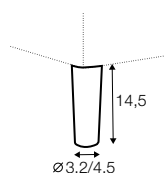

no. 153
wood