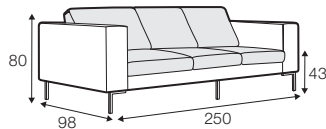

CLS classic

COVERS

FC fixed

SPECIAL

modular system

All drawings shown height with leg no. 47 H-16.

armchair

armchair wide

footstool 90x70

footstool 100x90

2 seater

3 seater

3XL seater

3XL seater (divided)

set 1 right / or left

2 seater left / or right
+ chaiselongue right / or left

set 2 right / or left

3 seater left / or right
+ chaiselongue wide right / or left

set 5

2 seater left + corner 90° no. 1 + 2 seater right

set 6

3 seater left + corner 90° no. 1 + 3 seater right

set 9 right / or left
3 seater left / or right + corner 90° no. 1
+ 2 seater right / or left

set 10 right / or left
3 seater left / or right + corner 90° no. 1
+ bench right / or left

set 11 right / or left
2 seater left / or right + corner 90° no. 1
+ bench right / or left

example of leather cover
3 seater