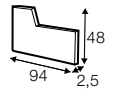

3 seater left / or right

3 seater
without armrests

3XL seater left / or right

3XL seater without armrests

chaiselongue
right / or left
available also as freestanding

chaiselongue wide
right / or left
available also as freestanding

bench right / or left

corner 90° no. 1

extra dimensions

depth of seat

accessories

headrest with roll L-50

headrest with roll L-70

endpart left / or right