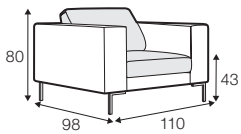

CLS classic

COVERS

FC fixed

SPECIAL

modular system

All drawings shown height with leg no. 47 H-16.

armchair

armchair wide

footstool 90x70

footstool 100x90

2 seater

3 seater

3XL seater

3XL seater (divided)

set 1 right / or left

2 seater left / or right
+ chaiselongue right / or left

set 2 right / or left

3 seater left / or right
+ chaiselongue wide right / or left

set 5

2 seater left + corner 90° no. 1 + 2 seater right

set 6

3 seater left + corner 90° no. 1 + 3 seater right

set 9 right / or left
3 seater left / or right + corner 90° no. 1
+ 2 seater right / or left

bench right / or left

corner 90° no. 1

extra dimensions

depth of seat

accessories

headrest with roll L-50

headrest with roll L-70

endpart left / or right