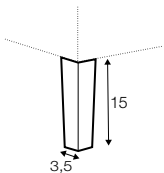

legs

no. 109
wood