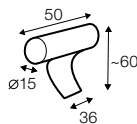

3 seater left / or right

3 seater
without armrests

3XL seater left / or right

3XL seater without armrests

chaiselongue
right / or left
available also as freestanding

chaiselongue wide
right / or left
available also as freestanding

bench right / or left

corner 90° no. 1

extra dimensions

depth of seat

accessories

headrest with roll L-50

headrest with roll L-70

endpart left / or right