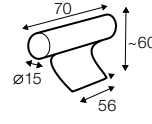

3 seater left / or right

3 seater
without armrests

3XL seater left / or right

3XL seater without armrests

chaiselongue
right / or left
available also as freestanding

chaiselongue wide
right / or left
available also as freestanding

bench right / or left

corner 90° no. 1

extra dimensions

depth of seat

accessories

headrest with roll L-50

headrest with roll L-70

endpart left / or right