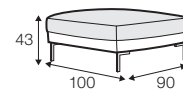

CLS classic

COVERS

FC fixed

SPECIAL

modular system

All drawings shown height with leg no. 47 H-16.

armchair

armchair wide

footstool 90x70

footstool 100x90

2 seater

3 seater

3XL seater

3XL seater (divided)

set 1 right / or left

2 seater left / or right
+ chaiselongue right / or left

set 2 right / or left

3 seater left / or right
+ chaiselongue wide right / or left

set 5

2 seater left + corner 90° no. 1 + 2 seater right

set 6

3 seater left + corner 90° no. 1 + 3 seater right

set 9 right / or left
3 seater left / or right + corner 90° no. 1
+ 2 seater right / or left