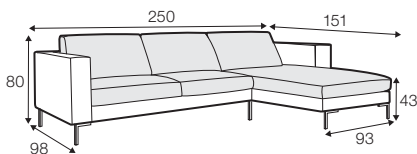

CLS classic

COVERS

FC fixed

SPECIAL

modular system

All drawings shown height with leg no. 47 H-16.

armchair

armchair wide

footstool 90x70

footstool 100x90

2 seater

3 seater

3XL seater

3XL seater (divided)

set 1 right / or left

2 seater left / or right
+ chaiselongue right / or left

set 2 right / or left

3 seater left / or right
+ chaiselongue wide right / or left

set 5

2 seater left + corner 90° no. 1 + 2 seater right

set 6

3 seater left + corner 90° no. 1 + 3 seater right

set 9 right / or left
3 seater left / or right + corner 90° no. 1
+ 2 seater right / or left