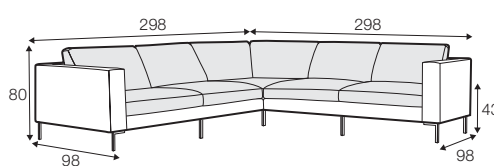

CLS classic

COVERS

FC fixed

SPECIAL

modular system

All drawings shown height with leg no. 47 H-16.

armchair

armchair wide

footstool 90x70

footstool 100x90

2 seater

3 seater

3XL seater

3XL seater (divided)

set 1 right / or left

2 seater left / or right
+ chaiselongue right / or left

set 2 right / or left

3 seater left / or right
+ chaiselongue wide right / or left

set 5

2 seater left + corner 90° no. 1 + 2 seater right

set 6

3 seater left + corner 90° no. 1 + 3 seater right

set 9 right / or left
3 seater left / or right + corner 90° no. 1
+ 2 seater right / or left

set 10 right / or left
3 seater left / or right + corner 90° no. 1
+ bench right / or left

set 11 right / or left
2 seater left / or right + corner 90° no. 1
+ bench right / or left

example of leather cover
3 seater