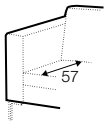

set 10 right / or left
3 seater left / or right + corner 90° no. 1
+ bench right / or left

set 11 right / or left
2 seater left / or right + corner 90° no. 1
+ bench right / or left

example of leather cover
3 seater

modular system

elements of the modular system

armchair left / or right

armchair
without armrests

armchair wide left / or right

armchair wide
without armrests

2 seater left / or right

2 seater
without armrests

3 seater left / or right

3 seater
without armrests

3XL seater left / or right

3XL seater without armrests

chaiselongue
right / or left
available also as freestanding

chaiselongue wide
right / or left
available also as freestanding

bench right / or left

corner 90° no. 1

extra dimensions

depth of seat

accessories

headrest with roll L-50

headrest with roll L-70

endpart left / or right