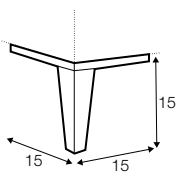

no. 152
wood