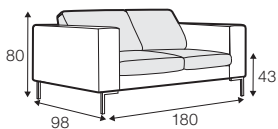

CLS classic

COVERS

FC fixed

SPECIAL

modular system

All drawings shown height with leg no. 47 H-16.

armchair

armchair wide

footstool 90x70

footstool 100x90

2 seater

3 seater

3XL seater

3XL seater (divided)

set 1 right / or left

2 seater left / or right
+ chaiselongue right / or left

set 2 right / or left

3 seater left / or right
+ chaiselongue wide right / or left

set 5

2 seater left + corner 90° no. 1 + 2 seater right

set 6

3 seater left + corner 90° no. 1 + 3 seater right

set 9 right / or left
3 seater left / or right + corner 90° no. 1
+ 2 seater right / or left

bench right / or left

corner 90° no. 1

extra dimensions

depth of seat

accessories

headrest with roll L-50

headrest with roll L-70

endpart left / or right