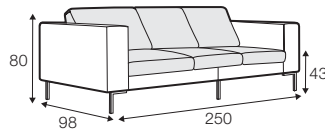

CLS classic

COVERS

FC fixed

SPECIAL

modular system

All drawings shown height with leg no. 47 H-16.

armchair

armchair wide

footstool 90x70

footstool 100x90

2 seater

3 seater

3XL seater

3XL seater (divided)

set 1 right / or left

2 seater left / or right
+ chaiselongue right / or left

set 2 right / or left

3 seater left / or right
+ chaiselongue wide right / or left

set 5

2 seater left + corner 90° no. 1 + 2 seater right

set 6

3 seater left + corner 90° no. 1 + 3 seater right

set 9 right / or left
3 seater left / or right + corner 90° no. 1
+ 2 seater right / or left

set 10 right / or left
3 seater left / or right + corner 90° no. 1
+ bench right / or left

set 11 right / or left
2 seater left / or right + corner 90° no. 1
+ bench right / or left

example of leather cover
3 seater