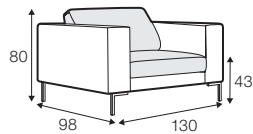

CLS classic

COVERS

FC fixed

SPECIAL

modular system

All drawings shown height with leg no. 47 H-16.

armchair

armchair wide

footstool 90x70

footstool 100x90

2 seater

3 seater

3XL seater

3XL seater (divided)

set 1 right / or left

2 seater left / or right
+ chaiselongue right / or left

set 2 right / or left

3 seater left / or right
+ chaiselongue wide right / or left

set 5

2 seater left + corner 90° no. 1 + 2 seater right

set 6

3 seater left + corner 90° no. 1 + 3 seater right

set 9 right / or left
3 seater left / or right + corner 90° no. 1
+ 2 seater right / or left