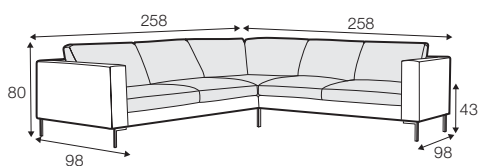

CLS classic

COVERS

FC fixed

SPECIAL

modular system

All drawings shown height with leg no. 47 H-16.

armchair

armchair wide

footstool 90x70

footstool 100x90

2 seater

3 seater

3XL seater

3XL seater (divided)

set 1 right / or left

2 seater left / or right
+ chaiselongue right / or left

set 2 right / or left

3 seater left / or right
+ chaiselongue wide right / or left

set 5

2 seater left + corner 90° no. 1 + 2 seater right

set 6

3 seater left + corner 90° no. 1 + 3 seater right

set 9 right / or left
3 seater left / or right + corner 90° no. 1
+ 2 seater right / or left

set 10 right / or left
3 seater left / or right + corner 90° no. 1
+ bench right / or left

set 11 right / or left
2 seater left / or right + corner 90° no. 1
+ bench right / or left

example of leather cover
3 seater