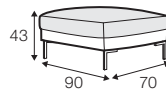

CLS classic

COVERS

FC fixed

SPECIAL

modular system

All drawings shown height with leg no. 47 H-16.

armchair

armchair wide

footstool 90x70

footstool 100x90

2 seater

3 seater

3XL seater

3XL seater (divided)

set 1 right / or left

2 seater left / or right
+ chaiselongue right / or left

set 2 right / or left

3 seater left / or right
+ chaiselongue wide right / or left

set 5

2 seater left + corner 90° no. 1 + 2 seater right

set 6

3 seater left + corner 90° no. 1 + 3 seater right

set 9 right / or left
3 seater left / or right + corner 90° no. 1
+ 2 seater right / or left