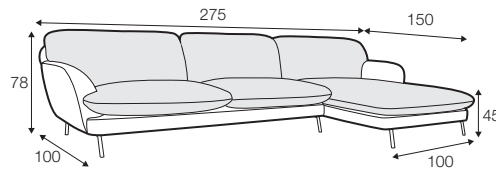

Fiona

SITS

Fiona

UPHOLSTERY COMFORTS COVERS

fabric

LUX lux

FC fixed

footstool 87x65

3 seater

3,5 seater

3,5 seater round

set 1 right / or left

3 seater left / or right + chaiselongue right / or left

set 2 right / or left

3 seater left / or right + divan right / or left

set 3

3 seater left / or right + corner 90° + 3 seater right / or left

extra dimensions

depth of seat

legs

no. 191
wood

no. 150F
painted black or grey