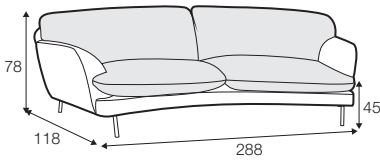

Fiona

SITS

Fiona

UPHOLSTERY COMFORTS COVERS

fabric

LUX lux

FC fixed

footstool 87x65

3 seater

3,5 seater

3,5 seater round

set 1 right / or left

3 seater left / or right + chaiselongue right / or left

set 2 right / or left

3 seater left / or right + divan right / or left

set 3

3 seater left / or right + corner 90° + 3 seater right / or left

extra dimensions

depth of seat

legs

no. 191
wood

no. 150F
painted black or grey