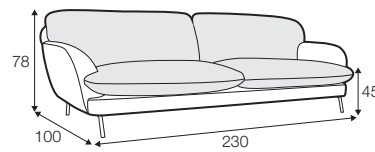

Fiona

SITS

Fiona

UPHOLSTERY COMFORTS COVERS

fabric

LUX lux

FC fixed

footstool 87x65

3 seater

3,5 seater

3,5 seater round

set 1 right / or left

3 seater left / or right + chaiselongue right / or left

set 2 right / or left

3 seater left / or right + divan right / or left

set 3

3 seater left / or right + corner 90° + 3 seater right / or left

extra dimensions

depth of seat

legs

no. 191
wood

no. 150F
painted black or grey