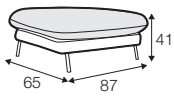

Fiona

SITS

Fiona

UPHOLSTERY COMFORTS COVERS

fabric

LUX lux

FC fixed

footstool 87x65

3 seater

3,5 seater

3,5 seater round

set 1 right / or left

3 seater left / or right + chaiselongue right / or left

set 2 right / or left

3 seater left / or right + divan right / or left

set 3

3 seater left / or right + corner 90° + 3 seater right / or left

extra dimensions

depth of seat

legs

no. 191
wood

no. 150F
painted black or grey