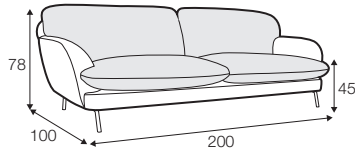

Fiona

SITS

Fiona

UPHOLSTERY COMFORTS COVERS

fabric

LUX lux

FC fixed

footstool 87x65

3 seater

3,5 seater

3,5 seater round

set 1 right / or left

3 seater left / or right + chaiselongue right / or left

set 2 right / or left

3 seater left / or right + divan right / or left

set 3

3 seater left / or right + corner 90° + 3 seater right / or left

extra dimensions

depth of seat

legs

no. 191
wood

no. 150F
painted black or grey