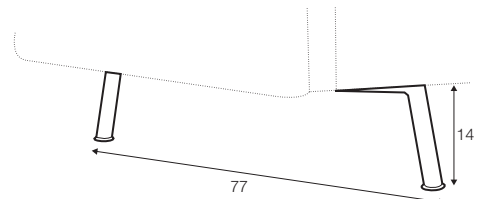

3 seater

3,5 seater

3,5 seater round

set 1 right / or left

3 seater left / or right + chaiselongue right / or left

set 2 right / or left

3 seater left / or right + divan right / or left

set 3

3 seater left / or right + corner 90° + 3 seater right / or left

extra dimensions

depth of seat

legs

no. 191
wood

no. 150F
painted black or grey