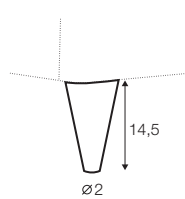

3 seater

3,5 seater

3,5 seater round

set 1 right / or left

3 seater left / or right + chaiselongue right / or left

set 2 right / or left

3 seater left / or right + divan right / or left

set 3

3 seater left / or right + corner 90° + 3 seater right / or left

extra dimensions

depth of seat

legs

no. 191
wood

no. 150F
painted black or grey