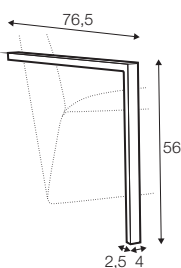

COVERS

fixed

armchair

extra dimensions

depth of seat

legs

wood frame