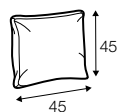

3 seater

3,5 seater

set 1 right / or left

3 seater left / or right + chaiselongue right / or left

set 2 right / or left

3 seater left / or right + corner 90° + 3 seater right / or left

example

mix fabric and leather

modular system

elements of the modular system

2 seater left / or right

3 seater left / or right

corner 90°

chaiselongue right / or left

extra dimensions

depth of seat

accessories

cushion
45x45

cushion
50x30

legs

no. 198
metal chrome,
painted black or grey,
brass gold
and brushed steel*

*please check a cost of brushed steel finish with a sale representative

Sits reserves the right to change construction of products and components used due to improving durability of product and customer satisfaction without any further notice. Explicit ± 2 cm tolerance of all elements sizes.