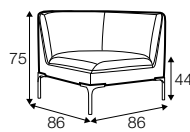

3 seater

3,5 seater

set 1 right / or left

3 seater left / or right + chaiselongue right / or left

set 2 right / or left

3 seater left / or right + corner 90° + 3 seater right / or left

example

mix fabric and leather

modular system

elements of the modular system

2 seater left / or right

3 seater left / or right

corner 90°

chaiselongue right / or left

extra dimensions

depth of seat

accessories

cushion
45x45

cushion
50x30

legs

no. 198
metal chrome,
painted black or grey,
brass gold
and brushed steel*

*please check a cost of brushed steel finish with a sale representative

Sits reserves the right to change construction of products and components used due to improving durability of product and customer satisfaction without any further notice. Explicit ± 2 cm tolerance of all elements sizes.