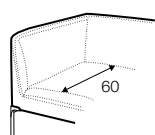

3 seater

3,5 seater

set 1 right / or left

3 seater left / or right + chaiselongue right / or left

set 2 right / or left

3 seater left / or right + corner 90° + 3 seater right / or left

example

mix fabric and leather

modular system

elements of the modular system

2 seater left / or right

3 seater left / or right

corner 90°

chaiselongue right / or left

extra dimensions

depth of seat

accessories

cushion
45x45

cushion
50x30

legs

no. 198
metal chrome,
painted black or grey,
brass gold
and brushed steel*

*please check a cost of brushed steel finish with a sale representative

Sits reserves the right to change construction of products and components used due to improving durability of product and customer satisfaction without any further notice. Explicit ± 2 cm tolerance of all elements sizes.