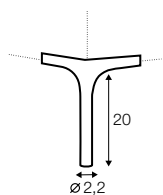

modular system

elements of the modular system

2 seater left / or right

3 seater left / or right

corner 90°

chaiselongue right / or left

extra dimensions

depth of seat

accessories

cushion
45x45

cushion
50x30

legs

no. 198
metal chrome,
painted black or grey,
brass gold
and brushed steel*

*please check a cost of brushed steel finish with a sale representative

Sits reserves the right to change construction of products and components used due to improving durability of product and customer satisfaction without any further notice. Explicit ± 2 cm tolerance of all elements sizes.