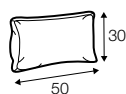

3 seater

3,5 seater

set 1 right / or left

3 seater left / or right + chaiselongue right / or left

set 2 right / or left

3 seater left / or right + corner 90° + 3 seater right / or left

example

mix fabric and leather

modular system

elements of the modular system

2 seater left / or right

3 seater left / or right

corner 90°

chaiselongue right / or left

extra dimensions

depth of seat

accessories

cushion
45x45

cushion
50x30

legs

no. 198
metal chrome,
painted black or grey,
brass gold
and brushed steel*

*please check a cost of brushed steel finish with a sale representative

Sits reserves the right to change construction of products and components used due to improving durability of product and customer satisfaction without any further notice. Explicit ± 2 cm tolerance of all elements sizes.