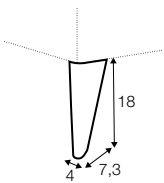

COVERS

FC fixed

armchair

footstool 55x50

2,5 seater

example of leather cover
2,5 seater

extra dimensions

depth of
armchair seat

depth of
armchair seat
without cushion

depth of
sofa seat

depth of
sofa seat
without cushions

legs

no. 91
wood
front

no. 91
wood
back