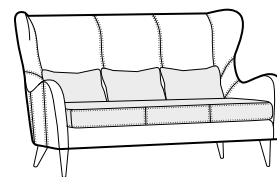

COVERS

FC fixed

armchair

footstool 55x50

2,5 seater

example of leather cover
2,5 seater

extra dimensions

depth of
armchair seat

depth of
armchair seat
without cushion

depth of
sofa seat

depth of
sofa seat
without cushions

legs

no. 91
wood
front

no. 91
wood
back