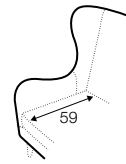

COVERS

FC fixed

armchair

footstool 55x50

2,5 seater

example of leather cover
2,5 seater

extra dimensions

depth of
armchair seat

depth of
armchair seat
without cushion

depth of
sofa seat

depth of
sofa seat
without cushions

legs

no. 91
wood
front

no. 91
wood
back