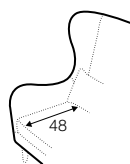

COVERS

FC fixed

armchair

footstool 55x50

2,5 seater

example of leather cover
2,5 seater

extra dimensions

depth of
armchair seat

depth of
armchair seat
without cushion

depth of
sofa seat

depth of
sofa seat
without cushions

legs

no. 91
wood
front

no. 91
wood
back