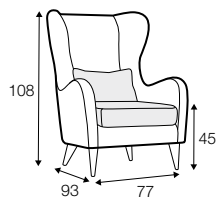

COVERS

FC fixed

armchair

footstool 55x50

2,5 seater

example of leather cover
2,5 seater

extra dimensions

depth of
armchair seat