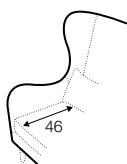

COVERS

FC fixed

armchair

footstool 55x50

2,5 seater

example of leather cover
2,5 seater

extra dimensions

depth of
armchair seat

depth of
armchair seat
without cushion

depth of
sofa seat

depth of
sofa seat
without cushions

legs

no. 91
wood
front

no. 91
wood
back