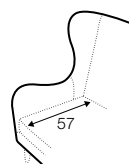

COVERS

FC fixed

armchair

footstool 55x50

2,5 seater

example of leather cover
2,5 seater

extra dimensions

depth of
armchair seat

depth of
armchair seat
without cushion

depth of
sofa seat

depth of
sofa seat
without cushions

legs

no. 91
wood
front

no. 91
wood
back