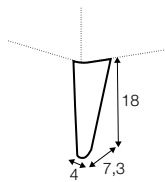

COVERS

FC fixed

armchair

footstool 55x50

2,5 seater

example of leather cover
2,5 seater

extra dimensions

depth of
armchair seat

depth of
armchair seat
without cushion

depth of
sofa seat

depth of
sofa seat
without cushions

legs

no. 91
wood
front

no. 91
wood
back