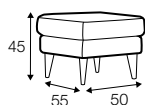

COVERS

FC fixed

armchair

footstool 55x50

2,5 seater

example of leather cover
2,5 seater

extra dimensions

depth of
armchair seat