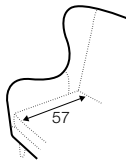

COVERS

FC fixed

armchair

footstool 55x50

2,5 seater

example of leather cover
2,5 seater

extra dimensions

depth of
armchair seat

depth of
armchair seat
without cushion

depth of
sofa seat

depth of
sofa seat
without cushions

legs

no. 91
wood
front

no. 91
wood
back