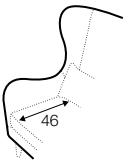

COVERS

FC fixed

armchair

footstool 55x50

2,5 seater

example of leather cover
2,5 seater

extra dimensions

depth of
armchair seat

depth of
armchair seat
without cushion

depth of
sofa seat

depth of
sofa seat
without cushions

legs

no. 91
wood
front

no. 91
wood
back