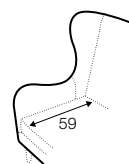

COVERS

FC fixed

armchair

footstool 55x50

2,5 seater

example of leather cover
2,5 seater

extra dimensions

depth of
armchair seat

depth of
armchair seat
without cushion

depth of
sofa seat

depth of
sofa seat
without cushions

legs

no. 91
wood
front

no. 91
wood
back