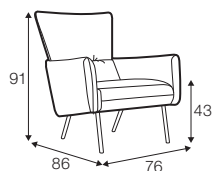

COVERS

fixed

armchair

footstool 61x51

extra dimensions

depth of seat

legs

no. 181