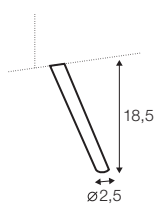

no. 181A

metal painted
black or grey
back