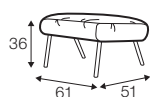

COVERS

fixed

armchair

footstool 61x51

extra dimensions

depth of seat

legs

no. 181