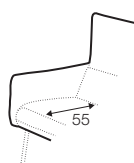

COVERS

fixed

armchair

footstool 61x51

extra dimensions

depth of seat

legs

no. 181