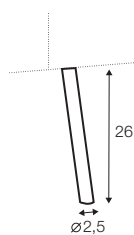

COVERS

fixed

armchair

footstool 61x51

extra dimensions

depth of seat

legs

no. 181