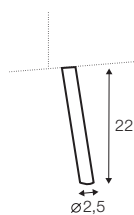

no. 181B

metal painted
black or grey
footstool