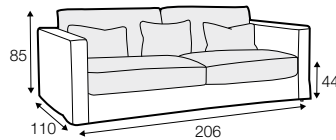

# Heaven

UPHOLSTERY COMFORTS COVERS SPECIAL

fabric

LUX lux

LC loose

modular system

All elements (excepted corner 90°) available also as freestanding elements.

footstool 97x82

footstool 107x92

footstool 122x92

2 seater

2,5 seater

3 seater / or 3 seater divided

set 1  
3 seater left + armchair wide right

set 2 right / or left  
2 seater left / or right + divan right / or left

set 3 right / or left  
3 seater left / or right + divan right / or left

set 4 right / or left  
2 seater left / or right + armchair without armrests + divan right / or left

set 5 right / or left  
3 seater left / or right + armchair wide without armrests + divan right / or left

set 6  
divan left + 3 seater without armrests + divan right

set 7 right / or left  
3 seater left / or right + corner 90° + armchair wide right / or left

set 8  
3 seater left + corner 90° + 3 seater right