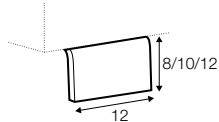

## legs

---

no. 07  
wood

no. 12  
wood

no. 84  
metal chrome,  
painted black or grey  
and brushed steel\*

\*please check a cost of brushed steel finish with a sale representative

Sits reserves the right to change construction of products and components used due to improving durability of product and customer satisfaction without any further notice. Explicit  $\pm 2$  cm tolerance of all elements sizes.