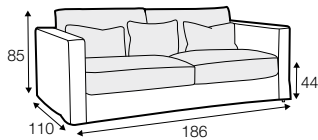

# Heaven

UPHOLSTERY COMFORTS COVERS SPECIAL

fabric

LUX lux

LC loose

modular system

All elements (excepted corner 90°) available also as freestanding elements.

footstool 97x82

footstool 107x92

footstool 122x92

2 seater

2,5 seater

3 seater / or 3 seater divided

set 1  
3 seater left + armchair wide right

set 2 right / or left  
2 seater left / or right + divan right / or left

set 3 right / or left  
3 seater left / or right + divan right / or left

set 4 right / or left  
2 seater left / or right + armchair without armrests + divan right / or left

set 5 right / or left  
3 seater left / or right + armchair wide without armrests + divan right / or left

set 6  
divan left + 3 seater without armrests + divan right

set 7 right / or left  
3 seater left / or right + corner 90° + armchair wide right / or left

set 8  
3 seater left + corner 90° + 3 seater right