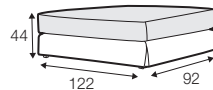

All elements (excepted corner 90°) available also as freestanding elements.

footstool 97x82

footstool 107x92

footstool 122x92

2 seater

2,5 seater

3 seater / or 3 seater divided

set 1
3 seater left + armchair wide right

set 2 right / or left
2 seater left / or right + divan right / or left

set 3 right / or left
3 seater left / or right + divan right / or left

set 4 right / or left
2 seater left / or right + armchair without armrests + divan right / or left

set 5 right / or left
3 seater left / or right + armchair wide without armrests + divan right / or left

set 6
divan left + 3 seater without armrests + divan right

set 7 right / or left
3 seater left / or right + corner 90° + armchair wide right / or left

divan right / or left

corner 90°

extra dimensions

depth of seat

accessories

cushion
50x30

legs

no. 07
wood