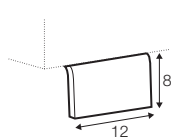

set 8
3 seater left + corner 90° + 3 seater right

set 9 right / or left
3 seater left / or right + corner 90° + bench right / or left

modular system

elements of the modular system

armchair left / or right

armchair without armrests

armchair wide left / or right

armchair wide without armrests

2 seater left / or right

2 seater without armrests

3 seater left / or right

3 seater without armrests

bench right / or left

divan right / or left

corner 90°

extra dimensions

depth of seat

accessories

cushion
50x30

legs

no. 07
wood

no. 12
wood

no. 84
metal chrome,
painted black or grey
and brushed steel*

*please check a cost of brushed steel finish with a sale representative

Sits reserves the right to change construction of products and components used due to improving durability of product and customer satisfaction without any further notice. Explicit ± 2 cm tolerance of all elements sizes.