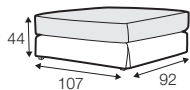

All elements (excepted corner 90°) available also as freestanding elements.

footstool 97x82

footstool 107x92

footstool 122x92

2 seater

2,5 seater

3 seater / or 3 seater divided

set 1
3 seater left + armchair wide right

set 2 right / or left
2 seater left / or right + divan right / or left

set 3 right / or left
3 seater left / or right + divan right / or left

set 4 right / or left
2 seater left / or right + armchair without armrests + divan right / or left

set 5 right / or left
3 seater left / or right + armchair wide without armrests + divan right / or left

set 6
divan left + 3 seater without armrests + divan right

set 7 right / or left
3 seater left / or right + corner 90° + armchair wide right / or left

divan right / or left

corner 90°

extra dimensions

depth of seat

accessories

cushion
50x30

legs

no. 07
wood