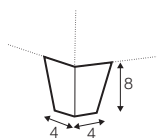

set 8
3 seater left + corner 90° + 3 seater right

set 9 right / or left
3 seater left / or right + corner 90° + bench right / or left

modular system

elements of the modular system

armchair left / or right

armchair without armrests

armchair wide left / or right

armchair wide without armrests

2 seater left / or right

2 seater without armrests

3 seater left / or right

3 seater without armrests

bench right / or left

divan right / or left

corner 90°

extra dimensions

depth of seat

accessories

cushion
50x30

legs

no. 07
wood