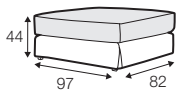

All elements (excepted corner 90°) available also as freestanding elements.

footstool 97x82

footstool 107x92

footstool 122x92

2 seater

2,5 seater

3 seater / or 3 seater divided

set 1
3 seater left + armchair wide right

set 2 right / or left
2 seater left / or right + divan right / or left

set 3 right / or left
3 seater left / or right + divan right / or left

set 4 right / or left
2 seater left / or right + armchair without armrests + divan right / or left

set 5 right / or left
3 seater left / or right + armchair wide without armrests + divan right / or left

set 6
divan left + 3 seater without armrests + divan right

set 7 right / or left
3 seater left / or right + corner 90° + armchair wide right / or left

divan right / or left

corner 90°

extra dimensions

depth of seat

accessories

cushion
50x30

legs

no. 07
wood