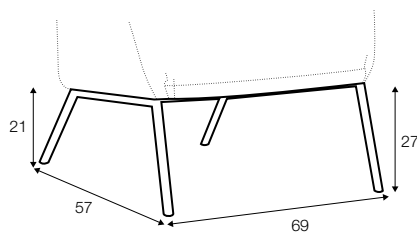

COVERS

FC fixed

armchair

armchair fabric with
leather on seat frame

footstool 57x45
on metal frame

extra dimensions

depth of seat

legs