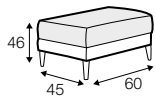

All drawings shown height with leg no. 159.

armchair

footstool 60x45

footstool 95x55

chaiselongue
freestanding left

chaiselongue
freestanding right

version A

armchair wide

chaiselongue wide
right / or left

corner 90° round

extra dimensions

depth of
armchair seat

depth of
sofa seat

legs

The width of the sofas depends on the legs. The difference is 5 cm overall dimensions.

no. 158
wood
front