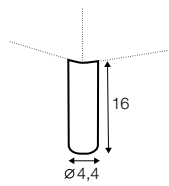

chaiselongue wide
right / or left

corner 90° round

extra dimensions

depth of
armchair seat

depth of
sofa seat

legs

The width of the sofas depends on the legs. The difference is 5 cm overall dimensions.

no. 158
wood
front