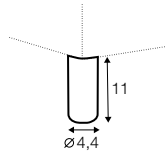

chaiselongue wide
right / or left

corner 90° round

extra dimensions

depth of
armchair seat

depth of
sofa seat

legs

The width of the sofas depends on the legs. The difference is 5 cm overall dimensions.

no. 158
wood
front