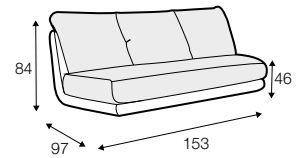

armchair wide
 without armrests

2 seater left / or right

2 seater
 without armrests

3 seater left / or right

3 seater without armrests

chaiselongue right / or left

chaiselongue wide right / or left

corner 90° round

elements of the modular system version C

armchair wide
left / or right

armchair wide
without armrests

2 seater left / or right

2 seater
without armrests

3 seater left / or right

3 seater without armrests

chaiselongue
right / or left

chaiselongue wide
right / or left

corner 90° round

extra dimensions

depth of
armchair seat

depth of
sofa seat

legs

The width of the sofas depends on the legs. The difference is 5 cm overall dimensions.

no. 158
wood
front