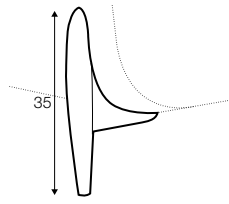

no. 159
wood
front