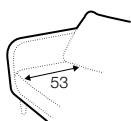

All drawings shown height with leg no. 159.

armchair

footstool 60x45

footstool 95x55

chaiselongue
freestanding left

chaiselongue
freestanding right

version A

armchair wide

armchair wide
 without armrests

2 seater left / or right

2 seater
 without armrests

3 seater left / or right

3 seater without armrests

chaiselongue right / or left

chaiselongue wide right / or left

corner 90° round

elements of the modular system version C

armchair wide
left / or right

armchair wide
without armrests

2 seater left / or right

2 seater
without armrests

3 seater left / or right

3 seater without armrests

chaiselongue
right / or left

chaiselongue wide
right / or left

corner 90° round

extra dimensions

depth of
armchair seat

depth of
sofa seat

legs

The width of the sofas depends on the legs. The difference is 5 cm overall dimensions.

no. 158
wood
front