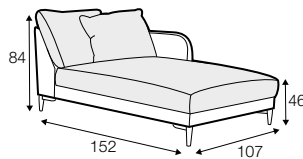

armchair wide
 without armrests

2 seater left / or right

2 seater
 without armrests

3 seater left / or right

3 seater without armrests

chaiselongue right / or left

chaiselongue wide right / or left

corner 90° round

elements of the modular system version C

armchair wide
left / or right

armchair wide
without armrests

2 seater left / or right

2 seater
without armrests

3 seater left / or right

3 seater without armrests

chaiselongue
right / or left

chaiselongue wide
right / or left

corner 90° round

extra dimensions

depth of
armchair seat

depth of
sofa seat

legs

The width of the sofas depends on the legs. The difference is 5 cm overall dimensions.

no. 158
wood
front