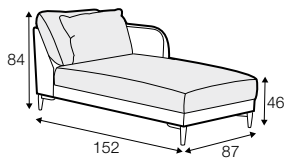

armchair wide
 without armrests

2 seater left / or right

2 seater
 without armrests

3 seater left / or right

3 seater without armrests

chaiselongue right / or left

chaiselongue wide right / or left

corner 90° round

elements of the modular system version C

armchair wide
left / or right

armchair wide
without armrests

2 seater left / or right

2 seater
without armrests

3 seater left / or right

3 seater without armrests

chaiselongue
right / or left

chaiselongue wide
right / or left

corner 90° round

extra dimensions

depth of
armchair seat

depth of
sofa seat

legs

The width of the sofas depends on the legs. The difference is 5 cm overall dimensions.

no. 158
wood
front