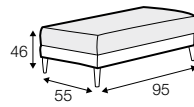

All drawings shown height with leg no. 159.

armchair

footstool 60x45

footstool 95x55

chaiselongue
freestanding left

chaiselongue
freestanding right

version A

armchair wide

chaiselongue wide
right / or left

corner 90° round

extra dimensions

depth of
armchair seat

depth of
sofa seat

legs

The width of the sofas depends on the legs. The difference is 5 cm overall dimensions.

no. 158
wood
front