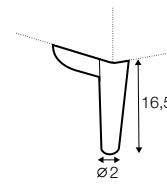

no. 159B
wood
only chaiselongue