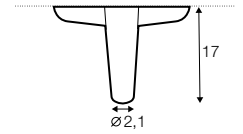

chaiselongue wide
right / or left

corner 90° round

extra dimensions

depth of
armchair seat

depth of
sofa seat

legs

The width of the sofas depends on the legs. The difference is 5 cm overall dimensions.

no. 158
wood
front

no. 158A
wood
back

no. 159
wood
front

no. 159A
wood
back

no. 159B
wood
only chaiselongue

no. 159C
wood
only corner