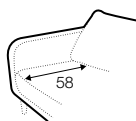

All drawings shown height with leg no. 159.

armchair

footstool 60x45

footstool 95x55

chaiselongue
freestanding left

chaiselongue
freestanding right

version A

armchair wide

armchair wide
 without armrests

2 seater left / or right

2 seater
 without armrests

3 seater left / or right

3 seater without armrests

chaiselongue right / or left

chaiselongue wide right / or left

corner 90° round

elements of the modular system version C

armchair wide
left / or right

armchair wide
without armrests

2 seater left / or right

2 seater
without armrests

3 seater left / or right

3 seater without armrests

chaiselongue
right / or left

chaiselongue wide
right / or left

corner 90° round

extra dimensions

depth of
armchair seat

depth of
sofa seat

legs

The width of the sofas depends on the legs. The difference is 5 cm overall dimensions.

no. 158
wood
front