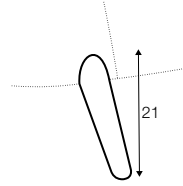

no. 159A
wood
back