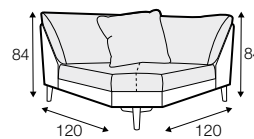

armchair wide
 without armrests

2 seater left / or right

2 seater
 without armrests

3 seater left / or right

3 seater without armrests

chaiselongue right / or left

chaiselongue wide right / or left

corner 90° round

elements of the modular system version C

armchair wide
left / or right

armchair wide
without armrests

2 seater left / or right

2 seater
without armrests

3 seater left / or right

3 seater without armrests

chaiselongue
right / or left

chaiselongue wide
right / or left

corner 90° round

extra dimensions

depth of
armchair seat

depth of
sofa seat

legs

The width of the sofas depends on the legs. The difference is 5 cm overall dimensions.

no. 158
wood
front