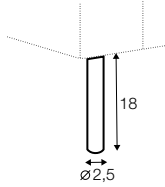

no. 177
metal painted
black or grey