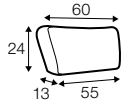

modular system

elements of the modular system

2 seater left / or right

2 seater without armrests

3 seater left / or right

3 seater without armrests

chaiselongue right / or left

divan right / or left

corner 90°

extra dimensions

depth of seat

accessories

cushion
55x55

cushion
with roll

armrest
cushion

headrest L-85