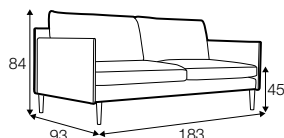

STD standard

LUX lux

FC fixed

modular system

footstool 90x50

2 seater

3 seater

set 1 right / or left
3 seater left / or right
+ chaiselongue right / or left

modular system

elements of the modular system

2 seater left / or right

2 seater without armrests

3 seater left / or right

3 seater without armrests

chaiselongue right / or left

divan right / or left

corner 90°

extra dimensions

depth of seat

accessories

cushion
55x55

cushion
with roll

armrest
cushion

headrest L-85