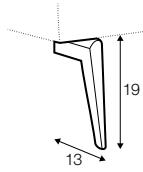

corner 90°

extra dimensions

depth of seat

accessories

cushion
55x55

cushion
with roll

armrest
cushion

headrest L-85

armrest protection
57x25

legs

no. 141
wood
recommended

no. 177
metal painted
black or grey

no. 139
aluminium