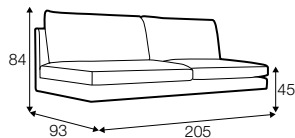

STD standard

LUX lux

FC fixed

modular system

footstool 90x50

2 seater

3 seater

set 1 right / or left
3 seater left / or right
+ chaiselongue right / or left

modular system

elements of the modular system

2 seater left / or right

2 seater without armrests

3 seater left / or right

3 seater without armrests

chaiselongue right / or left

divan right / or left

corner 90°

extra dimensions

depth of seat

accessories

cushion
55x55

cushion
with roll

armrest
cushion

headrest L-85