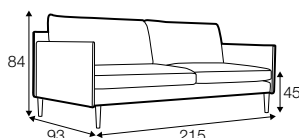

STD standard

LUX lux

FC fixed

modular system

footstool 90x50

2 seater

3 seater

set 1 right / or left
3 seater left / or right
+ chaiselongue right / or left

modular system

elements of the modular system

2 seater left / or right

2 seater without armrests

3 seater left / or right

3 seater without armrests

chaiselongue right / or left

divan right / or left

corner 90°

extra dimensions

depth of seat

accessories

cushion
55x55

cushion
with roll

armrest
cushion

headrest L-85