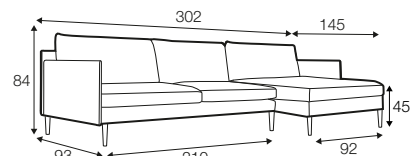

STD standard

LUX lux

FC fixed

modular system

footstool 90x50

2 seater

3 seater

set 1 right / or left
3 seater left / or right
+ chaiselongue right / or left

modular system

elements of the modular system

2 seater left / or right

2 seater without armrests

3 seater left / or right

3 seater without armrests

chaiselongue right / or left

divan right / or left

corner 90°

extra dimensions

depth of seat

accessories

cushion
55x55

cushion
with roll

armrest
cushion

headrest L-85