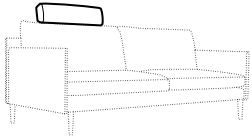

STD standard

LUX lux

FC fixed

modular system

footstool 90x50

2 seater

3 seater

set 1 right / or left
3 seater left / or right
+ chaiselongue right / or left

modular system

elements of the modular system

2 seater left / or right

2 seater without armrests

3 seater left / or right

3 seater without armrests

chaiselongue right / or left

divan right / or left

corner 90°

extra dimensions

depth of seat

accessories

cushion
55x55

cushion
with roll

armrest
cushion

headrest L-85