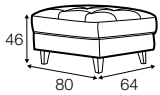

FC fixed

footstool 80x64

2 seater

3 seater

extra dimensions

depth of seat

legs

no. 109
wood