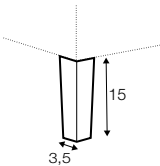

FC fixed

footstool 80x64

2 seater

3 seater

extra dimensions

depth of seat

legs

no. 109
wood