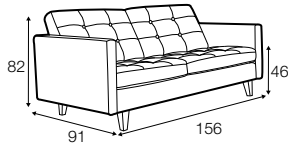

FC fixed

footstool 80x64

2 seater

3 seater

extra dimensions

depth of seat

legs

no. 109
wood