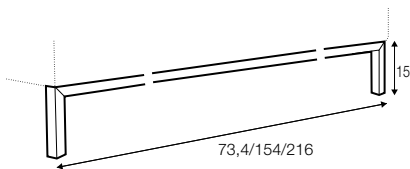

FC fixed

footstool 80x64

2 seater

3 seater

extra dimensions

depth of seat

legs

no. 109
wood