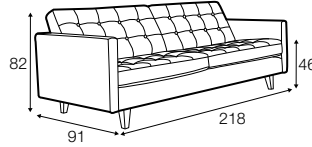

FC fixed

footstool 80x64

2 seater

3 seater

extra dimensions

depth of seat

legs

no. 109
wood