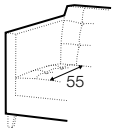

FC fixed

footstool 80x64

2 seater

3 seater

extra dimensions

depth of seat

legs

no. 109
wood