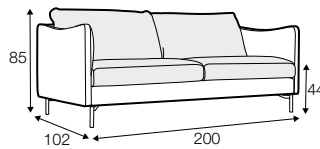

COVERS

fixed

loose with
velcro

COVERS

modular
system

All drawings shown height with leg no. 141A H-14.

armchair

armchair wide

footstool 90x70

2 seater

3 seater

3XL seater (divided, two cushions)

3XL seater (divided, three cushions)

set 1 right / or left
2 seater left / or right + chaiselongue right / or left

set 2 right / or left
3 seater left / or right + chaiselongue wide right / or left

set 3 right / or left
2 seater left / or right + divan right / or left

set 4 right / or left
3 seater left / or right + divan right / or left

set 5 right / or left
3 seater left / or right + cozy corner right / or left

set 6
divan left + 2 seater without armrests + divan right

set 7 right / or left
chaiselongue left / or right + 2 seater without armrests + divan right / or left

set 8 right / or left
3 seater left / or right + corner 90° no. 1 + 2 seater right / or left