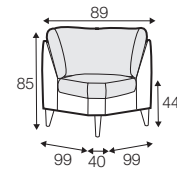

set 10 left / or right
 chaiselongue left / or right + 2 seater without armrests
 + corner 90° no. 1 + 2 seater right / or left

set 13
 armchair left + corner 30°
 + armchair right

set 14
 armchair wide left + corner 30°
 + armchair wide right

modular system

elements of the modular system

armchair left / or right

armchair without armrests

armchair wide left / or right

armchair wide without armrests

2 seater left / or right

2 seater without armrests

3 seater left / or right

3 seater without armrests

chaiselongue right / or left

chaiselongue wide right / or left

divan right / or left

corner 90° no. 1

corner 90° no. 2

cozy corner left / or right

corner 30°

extra dimensions

depth of sofa seat

depth of armchair seat

accessories

headrest L-62

headrest L-77

armrest protection