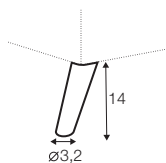

corner 30°

extra dimensions

depth of sofa seat

depth of armchair seat

accessories

headrest L-62

headrest L-77

armrest protection

endpart left/ or right

legs

no. 145A
metal chrome,
painted black or grey
and brushed steel*
recommended

no. 91
wood

no. 141A
wood

no. 141B
wood

no. 152
wood

no. 153
wood