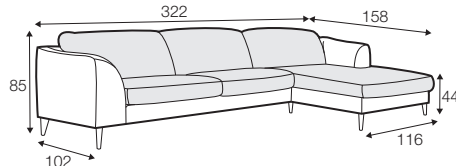

STD standard

LUX lux

FC fixed

LCV loose with velcro

modular system

All drawings shown height with leg no. 145A H-14.

armchair

armchair wide

footstool 90x70

2 seater

3 seater

set 1 right / or left

2 seater left / or right + chaiselongue right / or left

set 2 right / or left

3 seater left / or right + chaiselongue wide right / or left

set 3 right / or left

2 seater left / or right + divan right / or left

set 4 right / or left

3 seater left / or right + divan right / or left

set 5 right / or left

3 seater left / or right + cozy corner right / or left

set 6

divan left + 2 seater without armrests + divan right

set 7 right / or left
 chaiselongue left / or right + 2 seater without armrests
 + divan right / or left

set 8 right / or left
 3 seater left / or right + corner 90° no. 1 + 2 seater right / or left

set 9 right / or left
 3 seater left / or right + corner 90° no. 2
 + 2 seater right / or left