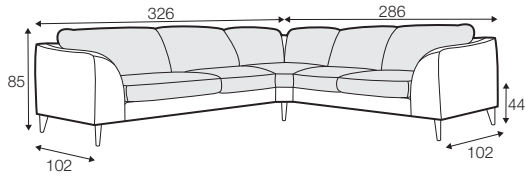

STD standard

LUX lux

FC fixed

LCV loose with velcro

modular system

All drawings shown height with leg no. 145A H-14.

armchair

armchair wide

2 seater left / or right + divan right / or left

set 4 right / or left

3 seater left / or right + divan right / or left

set 5 right / or left

3 seater left / or right + cozy corner right / or left

set 6

divan left + 2 seater without armrests + divan right

set 7 right / or left
 chaiselongue left / or right + 2 seater without armrests
 + divan right / or left

set 8 right / or left
 3 seater left / or right + corner 90° no. 1 + 2 seater right / or left

set 9 right / or left
 3 seater left / or right + corner 90° no. 2
 + 2 seater right / or left

set 10 left / or right
 chaiselongue left / or right + 2 seater without armrests
 + corner 90° no. 1 + 2 seater right / or left

set 13
 armchair left + corner 30°
 + armchair right

set 14
 armchair wide left + corner 30°
 + armchair wide right