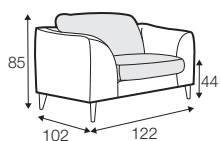

STD standard

LUX lux

FC fixed

LCV loose with velcro

modular system

All drawings shown height with leg no. 145A H-14.

armchair

armchair wide

footstool 90x70

2 seater

3 seater

set 1 right / or left

2 seater left / or right + chaiselongue right / or left

set 2 right / or left

3 seater left / or right + chaiselongue wide right / or left

set 3 right / or left

2 seater left / or right + divan right / or left

set 4 right / or left

3 seater left / or right + divan right / or left

set 5 right / or left

3 seater left / or right + cozy corner right / or left

set 6

divan left + 2 seater without armrests + divan right

set 7 right / or left
 chaiselongue left / or right + 2 seater without armrests
 + divan right / or left

set 8 right / or left
 3 seater left / or right + corner 90° no. 1 + 2 seater right / or left

set 9 right / or left
 3 seater left / or right + corner 90° no. 2
 + 2 seater right / or left