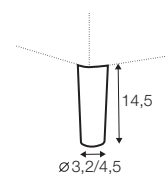

corner 30°

extra dimensions

depth of sofa seat

depth of armchair seat

accessories

headrest L-62

headrest L-77

armrest protection

endpart left/ or right

legs

no. 145A
metal chrome,
painted black or grey
and brushed steel*
recommended

no. 91
wood

no. 141A
wood

no. 141B
wood

no. 152
wood

no. 153
wood