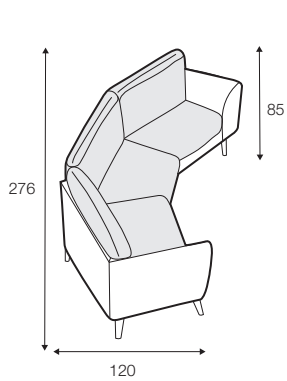

STD standard

LUX lux

FC fixed

LCV loose with velcro

modular system

All drawings shown height with leg no. 145A H-14.

armchair

armchair wide

2 seater left / or right + divan right / or left

set 4 right / or left

3 seater left / or right + divan right / or left

set 5 right / or left

3 seater left / or right + cozy corner right / or left

set 6

divan left + 2 seater without armrests + divan right

set 7 right / or left
 chaiselongue left / or right + 2 seater without armrests
 + divan right / or left

set 8 right / or left
 3 seater left / or right + corner 90° no. 1 + 2 seater right / or left

set 9 right / or left
 3 seater left / or right + corner 90° no. 2
 + 2 seater right / or left

set 10 left / or right
 chaiselongue left / or right + 2 seater without armrests
 + corner 90° no. 1 + 2 seater right / or left

set 13
 armchair left + corner 30°
 + armchair right

set 14
 armchair wide left + corner 30°
 + armchair wide right