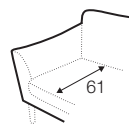

set 10 left / or right
 chaiselongue left / or right + 2 seater without armrests
 + corner 90° no. 1 + 2 seater right / or left

set 13
 armchair left + corner 30°
 + armchair right

set 14
 armchair wide left + corner 30°
 + armchair wide right

modular system

elements of the modular system

armchair left / or right

armchair without armrests

armchair wide left / or right

armchair wide without armrests

2 seater left / or right

2 seater without armrests

3 seater left / or right

3 seater without armrests

chaiselongue right / or left

chaiselongue wide right / or left

divan right / or left

corner 90° no. 1

corner 90° no. 2

cozy corner left / or right

corner 30°

extra dimensions

depth of sofa seat

depth of armchair seat

accessories

headrest L-62

headrest L-77

armrest protection