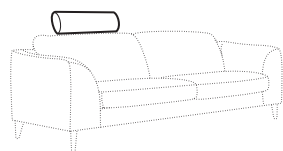

set 10 left / or right
 chaiselongue left / or right + 2 seater without armrests
 + corner 90° no. 1 + 2 seater right / or left

set 13
 armchair left + corner 30°
 + armchair right

set 14
 armchair wide left + corner 30°
 + armchair wide right

3 seater left / or right

3 seater without armrests

chaiselongue right / or left

chaiselongue wide right / or left

divan right / or left

corner 90° no. 1

corner 90° no. 2

cozy corner left / or right

corner 30°

extra dimensions

depth of sofa seat

depth of armchair seat

accessories

headrest L-62

headrest L-77

armrest protection