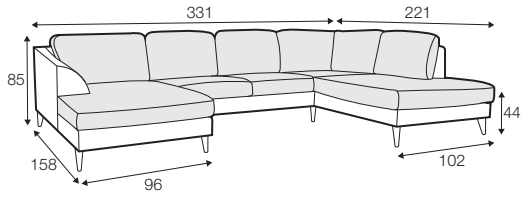

STD standard

LUX lux

FC fixed

LCV loose with velcro

modular system

All drawings shown height with leg no. 145A H-14.

armchair

armchair wide

2 seater left / or right + divan right / or left

set 4 right / or left

3 seater left / or right + divan right / or left

set 5 right / or left

3 seater left / or right + cozy corner right / or left

set 6

divan left + 2 seater without armrests + divan right

set 7 right / or left
 chaiselongue left / or right + 2 seater without armrests
 + divan right / or left

set 8 right / or left
 3 seater left / or right + corner 90° no. 1 + 2 seater right / or left

set 9 right / or left
 3 seater left / or right + corner 90° no. 2
 + 2 seater right / or left

set 10 left / or right
 chaiselongue left / or right + 2 seater without armrests
 + corner 90° no. 1 + 2 seater right / or left

set 13
 armchair left + corner 30°
 + armchair right

set 14
 armchair wide left + corner 30°
 + armchair wide right