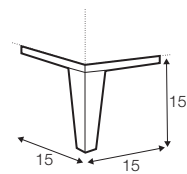

corner 30°

extra dimensions

depth of sofa seat

depth of armchair seat

accessories

headrest L-62

headrest L-77

armrest protection

endpart left/ or right

legs

no. 145A
metal chrome,
painted black or grey
and brushed steel*
recommended

no. 91
wood

no. 141A
wood

no. 141B
wood

no. 152
wood

no. 153
wood