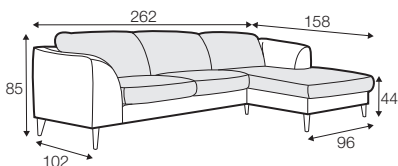

set 1 right / or left

2 seater left / or right + chaiselongue right / or left