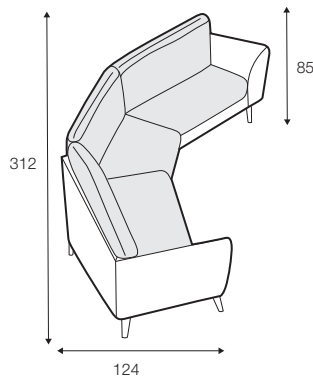

STD standard

LUX lux

FC fixed

LCV loose with velcro

modular system

All drawings shown height with leg no. 145A H-14.

armchair

armchair wide

2 seater left / or right + divan right / or left

set 4 right / or left

3 seater left / or right + divan right / or left

set 5 right / or left

3 seater left / or right + cozy corner right / or left

set 6

divan left + 2 seater without armrests + divan right

set 7 right / or left
 chaiselongue left / or right + 2 seater without armrests
 + divan right / or left

set 8 right / or left
 3 seater left / or right + corner 90° no. 1 + 2 seater right / or left

set 9 right / or left
 3 seater left / or right + corner 90° no. 2
 + 2 seater right / or left

set 10 left / or right
 chaiselongue left / or right + 2 seater without armrests
 + corner 90° no. 1 + 2 seater right / or left

set 13
 armchair left + corner 30°
 + armchair right

set 14
 armchair wide left + corner 30°
 + armchair wide right