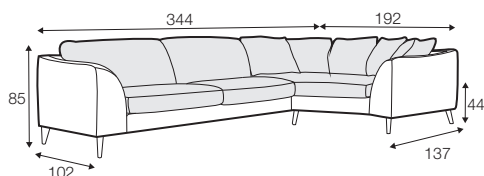

STD standard

LUX lux

FC fixed

LCV loose with velcro

modular system

All drawings shown height with leg no. 145A H-14.

armchair

armchair wide

footstool 90x70

2 seater

3 seater

set 1 right / or left

2 seater left / or right + chaiselongue right / or left

set 2 right / or left

3 seater left / or right + chaiselongue wide right / or left

set 3 right / or left

2 seater left / or right + divan right / or left

set 4 right / or left

3 seater left / or right + divan right / or left

set 5 right / or left

3 seater left / or right + cozy corner right / or left

set 6

divan left + 2 seater without armrests + divan right

set 7 right / or left
 chaiselongue left / or right + 2 seater without armrests
 + divan right / or left

set 8 right / or left
 3 seater left / or right + corner 90° no. 1 + 2 seater right / or left

set 9 right / or left
 3 seater left / or right + corner 90° no. 2
 + 2 seater right / or left