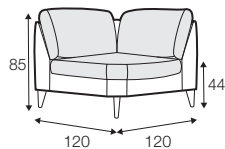

set 10 left / or right
 chaiselongue left / or right + 2 seater without armrests
 + corner 90° no. 1 + 2 seater right / or left

set 13
 armchair left + corner 30°
 + armchair right

set 14
 armchair wide left + corner 30°
 + armchair wide right

modular system

elements of the modular system

armchair left / or right

armchair without armrests

armchair wide left / or right

armchair wide without armrests

2 seater left / or right

2 seater without armrests

3 seater left / or right

3 seater without armrests

chaiselongue right / or left

chaiselongue wide right / or left

divan right / or left

corner 90° no. 1

corner 90° no. 2

cozy corner left / or right

corner 30°

extra dimensions

depth of sofa seat

depth of armchair seat

accessories

headrest L-62

headrest L-77

armrest protection