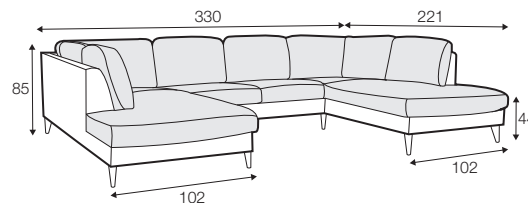

STD standard

LUX lux

FC fixed

LCV loose with velcro

modular system

All drawings shown height with leg no. 145A H-14.

armchair

armchair wide

2 seater left / or right + divan right / or left

set 4 right / or left

3 seater left / or right + divan right / or left

set 5 right / or left

3 seater left / or right + cozy corner right / or left

set 6

divan left + 2 seater without armrests + divan right

set 7 right / or left
 chaiselongue left / or right + 2 seater without armrests
 + divan right / or left

set 8 right / or left
 3 seater left / or right + corner 90° no. 1 + 2 seater right / or left

set 9 right / or left
 3 seater left / or right + corner 90° no. 2
 + 2 seater right / or left

set 10 left / or right
 chaiselongue left / or right + 2 seater without armrests
 + corner 90° no. 1 + 2 seater right / or left

set 13
 armchair left + corner 30°
 + armchair right

set 14
 armchair wide left + corner 30°
 + armchair wide right