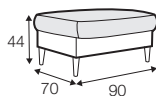

STD standard

LUX lux

FC fixed

LCV loose with velcro

modular system

All drawings shown height with leg no. 145A H-14.

armchair

armchair wide

footstool 90x70

2 seater

3 seater

set 1 right / or left

2 seater left / or right + chaiselongue right / or left

set 2 right / or left

3 seater left / or right + chaiselongue wide right / or left

set 3 right / or left

2 seater left / or right + divan right / or left

set 4 right / or left

3 seater left / or right + divan right / or left

set 5 right / or left

3 seater left / or right + cozy corner right / or left

set 6

divan left + 2 seater without armrests + divan right