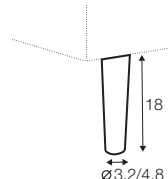

corner 30°

extra dimensions

depth of sofa seat

depth of armchair seat

accessories

headrest L-62

headrest L-77

armrest protection

endpart left/ or right

legs

no. 145A
metal chrome,
painted black or grey
and brushed steel*
recommended

no. 91
wood

no. 141A
wood

no. 141B
wood

no. 152
wood

no. 153
wood