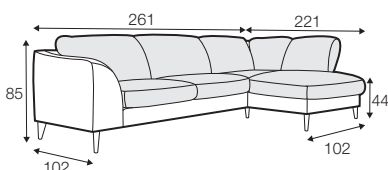

STD standard

LUX lux

FC fixed

LCV loose with velcro

modular system

All drawings shown height with leg no. 145A H-14.

armchair

armchair wide

footstool 90x70

2 seater

3 seater

set 1 right / or left

2 seater left / or right + chaiselongue right / or left

set 2 right / or left

3 seater left / or right + chaiselongue wide right / or left

set 3 right / or left

2 seater left / or right + divan right / or left

set 4 right / or left

3 seater left / or right + divan right / or left

set 5 right / or left

3 seater left / or right + cozy corner right / or left

set 6

divan left + 2 seater without armrests + divan right

set 7 right / or left
 chaiselongue left / or right + 2 seater without armrests
 + divan right / or left

set 8 right / or left
 3 seater left / or right + corner 90° no. 1 + 2 seater right / or left

set 9 right / or left
 3 seater left / or right + corner 90° no. 2
 + 2 seater right / or left