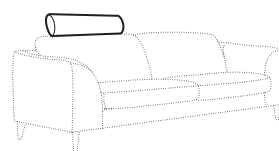

set 10 left / or right
 chaiselongue left / or right + 2 seater without armrests
 + corner 90° no. 1 + 2 seater right / or left

set 13
 armchair left + corner 30°
 + armchair right

set 14
 armchair wide left + corner 30°
 + armchair wide right

3 seater left / or right

3 seater without armrests

chaiselongue right / or left

chaiselongue wide right / or left

divan right / or left

corner 90° no. 1

corner 90° no. 2

cozy corner left / or right

corner 30°

extra dimensions

depth of sofa seat

depth of armchair seat

accessories

headrest L-62

headrest L-77

armrest protection