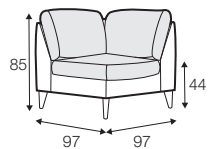

set 10 left / or right
 chaiselongue left / or right + 2 seater without armrests
 + corner 90° no. 1 + 2 seater right / or left

set 13
 armchair left + corner 30°
 + armchair right

set 14
 armchair wide left + corner 30°
 + armchair wide right

modular system

elements of the modular system

armchair left / or right

armchair without armrests

armchair wide left / or right

armchair wide without armrests

2 seater left / or right

2 seater without armrests

3 seater left / or right

3 seater without armrests

chaiselongue right / or left

chaiselongue wide right / or left

divan right / or left

corner 90° no. 1

corner 90° no. 2

cozy corner left / or right

corner 30°

extra dimensions

depth of sofa seat

depth of armchair seat

accessories

headrest L-62

headrest L-77

armrest protection