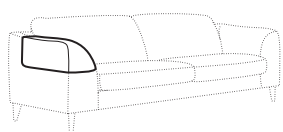

set 10 left / or right
 chaiselongue left / or right + 2 seater without armrests
 + corner 90° no. 1 + 2 seater right / or left

set 13
 armchair left + corner 30°
 + armchair right

set 14
 armchair wide left + corner 30°
 + armchair wide right

3 seater left / or right

3 seater without armrests

chaiselongue right / or left

chaiselongue wide right / or left

divan right / or left

corner 90° no. 1

corner 90° no. 2

cozy corner left / or right

corner 30°

extra dimensions

depth of sofa seat

depth of armchair seat

accessories

headrest L-62

headrest L-77

armrest protection