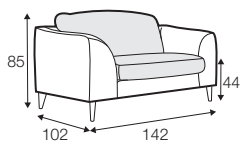

STD standard

LUX lux

FC fixed

LCV loose with velcro

modular system

All drawings shown height with leg no. 145A H-14.

armchair

armchair wide

footstool 90x70

2 seater

3 seater

set 1 right / or left

2 seater left / or right + chaiselongue right / or left

set 2 right / or left

3 seater left / or right + chaiselongue wide right / or left

set 3 right / or left

2 seater left / or right + divan right / or left

set 4 right / or left

3 seater left / or right + divan right / or left

set 5 right / or left

3 seater left / or right + cozy corner right / or left

set 6

divan left + 2 seater without armrests + divan right