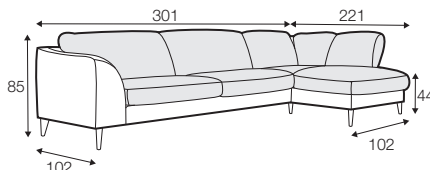

STD standard

LUX lux

FC fixed

LCV loose with velcro

modular system

All drawings shown height with leg no. 145A H-14.

armchair

armchair wide

footstool 90x70

2 seater

3 seater

set 1 right / or left

2 seater left / or right + chaiselongue right / or left

set 2 right / or left

3 seater left / or right + chaiselongue wide right / or left

set 3 right / or left

2 seater left / or right + divan right / or left

set 4 right / or left

3 seater left / or right + divan right / or left

set 5 right / or left

3 seater left / or right + cozy corner right / or left

set 6

divan left + 2 seater without armrests + divan right

set 7 right / or left
 chaiselongue left / or right + 2 seater without armrests
 + divan right / or left

set 8 right / or left
 3 seater left / or right + corner 90° no. 1 + 2 seater right / or left

set 9 right / or left
 3 seater left / or right + corner 90° no. 2
 + 2 seater right / or left