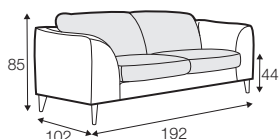

STD standard

LUX lux

FC fixed

LCV loose with velcro

modular system

All drawings shown height with leg no. 145A H-14.

armchair

armchair wide

footstool 90x70

2 seater

3 seater

set 1 right / or left

2 seater left / or right + chaiselongue right / or left

set 2 right / or left

3 seater left / or right + chaiselongue wide right / or left

set 3 right / or left

2 seater left / or right + divan right / or left

set 4 right / or left

3 seater left / or right + divan right / or left

set 5 right / or left

3 seater left / or right + cozy corner right / or left

set 6

divan left + 2 seater without armrests + divan right