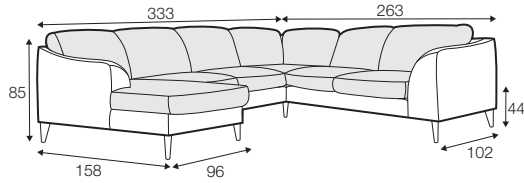

STD standard

LUX lux

FC fixed

LCV loose with velcro

modular system

All drawings shown height with leg no. 145A H-14.

armchair

armchair wide

2 seater left / or right + divan right / or left

set 4 right / or left

3 seater left / or right + divan right / or left

set 5 right / or left

3 seater left / or right + cozy corner right / or left

set 6

divan left + 2 seater without armrests + divan right

set 7 right / or left
 chaiselongue left / or right + 2 seater without armrests
 + divan right / or left

set 8 right / or left
 3 seater left / or right + corner 90° no. 1 + 2 seater right / or left

set 9 right / or left
 3 seater left / or right + corner 90° no. 2
 + 2 seater right / or left

set 10 left / or right
 chaiselongue left / or right + 2 seater without armrests
 + corner 90° no. 1 + 2 seater right / or left

set 13
 armchair left + corner 30°
 + armchair right

set 14
 armchair wide left + corner 30°
 + armchair wide right