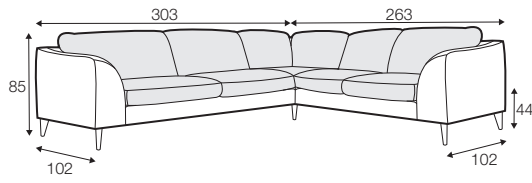

STD standard

LUX lux

FC fixed

LCV loose with velcro

modular system

All drawings shown height with leg no. 145A H-14.

armchair

armchair wide

2 seater left / or right + divan right / or left

set 4 right / or left

3 seater left / or right + divan right / or left

set 5 right / or left

3 seater left / or right + cozy corner right / or left

set 6

divan left + 2 seater without armrests + divan right

set 7 right / or left
 chaiselongue left / or right + 2 seater without armrests
 + divan right / or left

set 8 right / or left
 3 seater left / or right + corner 90° no. 1 + 2 seater right / or left

set 9 right / or left
 3 seater left / or right + corner 90° no. 2
 + 2 seater right / or left

set 10 left / or right
 chaiselongue left / or right + 2 seater without armrests
 + corner 90° no. 1 + 2 seater right / or left

set 13
 armchair left + corner 30°
 + armchair right

set 14
 armchair wide left + corner 30°
 + armchair wide right