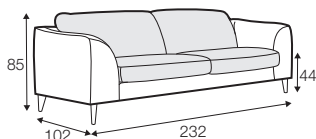

STD standard

LUX lux

FC fixed

LCV loose with velcro

modular system

All drawings shown height with leg no. 145A H-14.

armchair

armchair wide

footstool 90x70

2 seater

3 seater

set 1 right / or left

2 seater left / or right + chaiselongue right / or left

set 2 right / or left

3 seater left / or right + chaiselongue wide right / or left

set 3 right / or left

2 seater left / or right + divan right / or left

set 4 right / or left

3 seater left / or right + divan right / or left

set 5 right / or left

3 seater left / or right + cozy corner right / or left

set 6

divan left + 2 seater without armrests + divan right