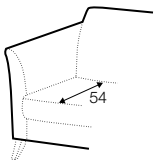

COVERS

fixed

armchair

footstool 85x70

2 seater

3 seater

set 1 right / or left

3 seater left / or right + chaiselongue right / or left

set 2 right / or left

2 seater left / or right + chaiselongue right / or left

extra dimensions

depth of seat

legs

no. 131 left / or right
wood

no. 131A
wood
only for corner