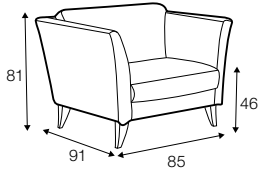

COVERS

fixed

armchair

footstool 85x70

2 seater

3 seater

set 1 right / or left

3 seater left / or right + chaiselongue right / or left

set 2 right / or left

2 seater left / or right + chaiselongue right / or left

extra dimensions

depth of seat

legs

no. 131 left / or right
wood

no. 131A
wood
only for corner