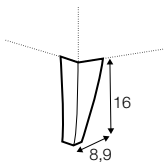

set 2 right / or left

2 seater left / or right + chaiselongue right / or left

extra dimensions

depth of seat

legs

no. 131 left / or right
wood

no. 131A
wood
only for corner