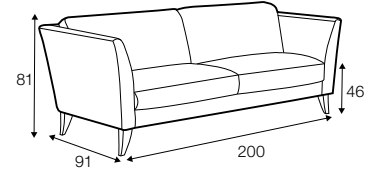

COVERS

fixed

armchair

footstool 85x70

2 seater

3 seater

set 1 right / or left

3 seater left / or right + chaiselongue right / or left

set 2 right / or left

2 seater left / or right + chaiselongue right / or left

extra dimensions

depth of seat

legs

no. 131 left / or right
wood

no. 131A
wood
only for corner