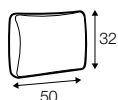

## extra dimensions

depth of seat

depth of seat  
with cushions

## accessories

---

back cushion  
65x42  
silicon

back cushion  
54x54  
foam / or silicon

back cushion  
62x54  
silicon

back cushion  
72x54  
foam / or silicon

back cushion  
with roll 54x62  
foam / or silicon