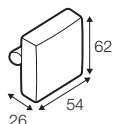

element 126
without armrest

2 seater left / or right

2 seater
without armrest

2,5 seater left / or right

2,5 seater
without armrest

3 seater left / or right

3 seater
without armrest

divan right / or left

chaiselongue right / or left

chaiselongue without armrest

extra dimensions

depth of seat

depth of seat
with cushions

accessories

back cushion
65x42
silicon

back cushion
54x54
foam / or silicon

back cushion
62x54
silicon

back cushion
72x54
foam / or silicon

back cushion
with roll 54x62
foam / or silicon

cushion
50x32
mix (foam and silicon)

Cushions must be ordered separately.

legs

no. 132 +
wood
only for elements
with armrests