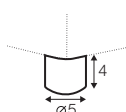

chaiselongue right / or left

chaiselongue without armrest

extra dimensions

depth of seat

depth of seat
with cushions

accessories

back cushion
65x42
silicon

back cushion
54x54
foam / or silicon

back cushion
62x54
silicon

back cushion
72x54
foam / or silicon

back cushion
with roll 54x62
foam / or silicon

cushion
50x32
mix (foam and silicon)

Cushions must be ordered separately.

legs

no. 132 +
wood
only for elements
with armrests