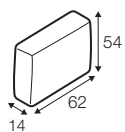

element 126
without armrest

2 seater left / or right

2 seater
without armrest

2,5 seater left / or right

2,5 seater
without armrest

3 seater left / or right

3 seater
without armrest

divan right / or left

chaiselongue right / or left

chaiselongue without armrest

extra dimensions

depth of seat

depth of seat
with cushions

accessories

back cushion
65x42
silicon

back cushion
54x54
foam / or silicon

back cushion
62x54
silicon

back cushion
72x54
foam / or silicon

back cushion
with roll 54x62
foam / or silicon

cushion
50x32
mix (foam and silicon)

Cushions must be ordered separately.

legs

no. 132 +
wood
only for elements
with armrests