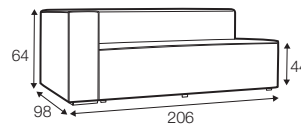

element 126
without armrest

2 seater left / or right

2 seater
without armrest

2,5 seater left / or right

2,5 seater
without armrest

3 seater left / or right

3 seater
without armrest

divan right / or left

chaiselongue right / or left

chaiselongue without armrest

extra dimensions

depth of seat

depth of seat
with cushions

accessories

back cushion
65x42
silicon

back cushion
54x54
foam / or silicon