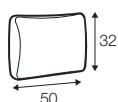

cushion
50x32
mix (foam and silicon)