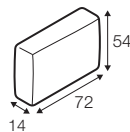

element 126
without armrest

2 seater left / or right

2 seater
without armrest

2,5 seater left / or right

2,5 seater
without armrest

3 seater left / or right

3 seater
without armrest

divan right / or left

chaiselongue right / or left

chaiselongue without armrest

extra dimensions

depth of seat

depth of seat
with cushions

accessories

back cushion
65x42
silicon

back cushion
54x54
foam / or silicon

back cushion
62x54
silicon

back cushion
72x54
foam / or silicon

back cushion
with roll 54x62
foam / or silicon

cushion
50x32
mix (foam and silicon)

Cushions must be ordered separately.

legs

no. 132 +
wood
only for elements
with armrests