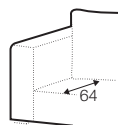

element 126
without armrest

2 seater left / or right

2 seater
without armrest

2,5 seater left / or right

2,5 seater
without armrest

3 seater left / or right

3 seater
without armrest

divan right / or left

chaiselongue right / or left

chaiselongue without armrest

extra dimensions

depth of seat

depth of seat
with cushions

accessories

back cushion
65x42
silicon

back cushion
54x54
foam / or silicon

back cushion
62x54
silicon

back cushion
72x54
foam / or silicon

back cushion
with roll 54x62
foam / or silicon

cushion
50x32
mix (foam and silicon)

Cushions must be ordered separately.

legs

no. 132 +
wood
only for elements
with armrests