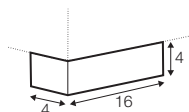

chaiselongue right / or left

chaiselongue without armrest

extra dimensions

depth of seat

depth of seat
with cushions

accessories

back cushion
65x42
silicon

back cushion
54x54
foam / or silicon

back cushion
62x54
silicon

back cushion
72x54
foam / or silicon

back cushion
with roll 54x62
foam / or silicon

cushion
50x32
mix (foam and silicon)

Cushions must be ordered separately.

legs

no. 132 +
wood
only for elements
with armrests