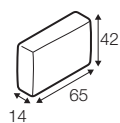

element 126
without armrest

2 seater left / or right

2 seater
without armrest

2,5 seater left / or right

2,5 seater
without armrest

3 seater left / or right

3 seater
without armrest

divan right / or left

chaiselongue right / or left

chaiselongue without armrest

extra dimensions

depth of seat

depth of seat
with cushions

accessories

back cushion
65x42
silicon

back cushion
54x54
foam / or silicon

back cushion
62x54
silicon

back cushion
72x54
foam / or silicon

back cushion
with roll 54x62
foam / or silicon

cushion
50x32
mix (foam and silicon)

Cushions must be ordered separately.

legs

no. 132 +
wood
only for elements
with armrests