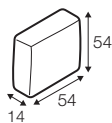

element 126
without armrest

2 seater left / or right

2 seater
without armrest

2,5 seater left / or right

2,5 seater
without armrest

3 seater left / or right

3 seater
without armrest

divan right / or left

chaiselongue right / or left

chaiselongue without armrest

extra dimensions

depth of seat

depth of seat
with cushions

accessories

back cushion
65x42
silicon

back cushion
54x54
foam / or silicon

back cushion
62x54
silicon

back cushion
72x54
foam / or silicon

back cushion
with roll 54x62
foam / or silicon

cushion
50x32
mix (foam and silicon)

Cushions must be ordered separately.

legs

no. 132 +
wood
only for elements
with armrests