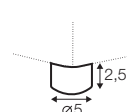

no. 37E
plastic