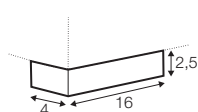

no. 132A +
wood
only for elements
with armrests