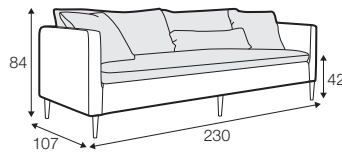

loose with velcro

footstool 135x60
loose cover with velcro

footstool 100x50
loose cover with velcro

footstool 135x60
loose cover

footstool 100x50
loose cover

2 seater
loose cover with velcro

3 seater divided
loose cover with velcro

4 seater divided
loose cover with velcro

2 seater
loose cover

3 seater divided
loose cover

4 seater divided
loose cover

accessories

cushion
40x40

cushion
53x53

cushion
90x32

pillow round
only standard comfort

extra dimensions

depth of seat

legs

no. 138
wood

no. 111D
metal
black, grey, chrome,
brushed steel