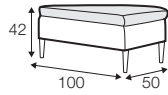

loose with velcro

footstool 135x60
loose cover with velcro

footstool 100x50
loose cover with velcro

footstool 135x60
loose cover

footstool 100x50
loose cover

2 seater
loose cover with velcro

3 seater divided
loose cover with velcro

pillow round
only standard comfort

extra dimensions

depth of seat

legs

no. 138
wood

no. 111D
metal
black, grey, chrome,
brushed steel