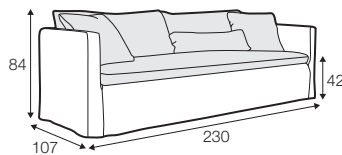

loose with velcro

footstool 135x60
loose cover with velcro

footstool 100x50
loose cover with velcro

footstool 135x60
loose cover

footstool 100x50
loose cover

2 seater
loose cover with velcro

3 seater divided
loose cover with velcro

4 seater divided
loose cover with velcro

2 seater
loose cover

3 seater divided
loose cover

4 seater divided
loose cover

accessories

cushion
40x40

cushion
53x53

cushion
90x32

pillow round
only standard comfort

extra dimensions

depth of seat

legs

no. 138
wood

no. 111D
metal
black, grey, chrome,
brushed steel