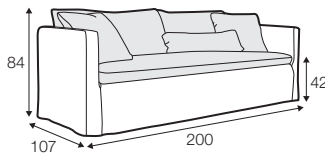

loose with velcro

footstool 135x60
loose cover with velcro

footstool 100x50
loose cover with velcro

footstool 135x60
loose cover

footstool 100x50
loose cover

2 seater
loose cover with velcro

3 seater divided
loose cover with velcro

4 seater divided
loose cover with velcro

2 seater
loose cover

3 seater divided
loose cover

4 seater divided
loose cover

accessories

cushion
40x40

cushion
53x53

cushion
90x32

pillow round
only standard comfort

extra dimensions

depth of seat

legs

no. 138
wood

no. 111D
metal
black, grey, chrome,
brushed steel