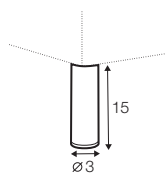

pillow round
only standard comfort

extra dimensions

depth of seat

legs

no. 138
wood

no. 111D
metal
black, grey, chrome,
brushed steel