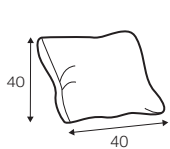

loose with velcro

footstool 135x60
loose cover with velcro

footstool 100x50
loose cover with velcro

footstool 135x60
loose cover

footstool 100x50
loose cover

2 seater
loose cover with velcro

3 seater divided
loose cover with velcro

4 seater divided
loose cover with velcro

2 seater
loose cover

3 seater divided
loose cover

4 seater divided
loose cover

accessories

cushion
40x40

cushion
53x53

cushion
90x32

pillow round
only standard comfort

extra dimensions

depth of seat

legs

no. 138
wood

no. 111D
metal
black, grey, chrome,
brushed steel