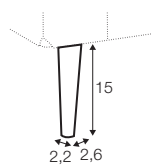

4 seater divided
loose cover with velcro

2 seater
loose cover

3 seater divided
loose cover

4 seater divided
loose cover

accessories

cushion
40x40

cushion
53x53

cushion
90x32

pillow round
only standard comfort

extra dimensions

depth of seat

legs

no. 138
wood

no. 111D
metal
black, grey, chrome,
brushed steel