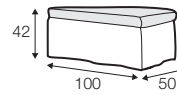

loose with velcro

footstool 135x60
loose cover with velcro

footstool 100x50
loose cover with velcro

footstool 135x60
loose cover

footstool 100x50
loose cover

2 seater
loose cover with velcro

3 seater divided
loose cover with velcro

4 seater divided
loose cover with velcro

2 seater
loose cover

3 seater divided
loose cover

4 seater divided
loose cover

accessories

cushion
40x40

cushion
53x53

cushion
90x32

pillow round
only standard comfort

extra dimensions

depth of seat

legs

no. 138
wood

no. 111D
metal
black, grey, chrome,
brushed steel