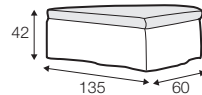

loose with velcro

footstool 135x60
loose cover with velcro

footstool 100x50
loose cover with velcro

footstool 135x60
loose cover

footstool 100x50
loose cover

2 seater
loose cover with velcro

3 seater divided
loose cover with velcro

pillow round
only standard comfort

extra dimensions

depth of seat

legs

no. 138
wood

no. 111D
metal
black, grey, chrome,
brushed steel