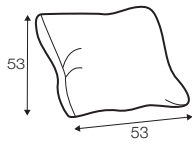

loose with velcro

footstool 135x60
loose cover with velcro

footstool 100x50
loose cover with velcro

footstool 135x60
loose cover

footstool 100x50
loose cover

2 seater
loose cover with velcro

3 seater divided
loose cover with velcro

4 seater divided
loose cover with velcro

2 seater
loose cover

3 seater divided
loose cover

4 seater divided
loose cover

accessories

cushion
40x40

cushion
53x53

cushion
90x32

pillow round
only standard comfort

extra dimensions

depth of seat

legs

no. 138
wood

no. 111D
metal
black, grey, chrome,
brushed steel