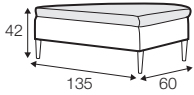

loose with velcro

footstool 135x60
loose cover with velcro

footstool 100x50
loose cover with velcro

footstool 135x60
loose cover

footstool 100x50
loose cover

2 seater
loose cover with velcro

3 seater divided
loose cover with velcro

4 seater divided
loose cover with velcro

2 seater
loose cover

3 seater divided
loose cover

4 seater divided
loose cover

accessories

cushion
40x40

cushion
53x53

cushion
90x32

pillow round
only standard comfort

extra dimensions

depth of seat

legs

no. 138
wood

no. 111D
metal
black, grey, chrome,
brushed steel