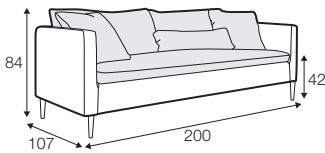

loose with velcro

footstool 135x60
loose cover with velcro

footstool 100x50
loose cover with velcro

footstool 135x60
loose cover

footstool 100x50
loose cover

2 seater
loose cover with velcro

3 seater divided
loose cover with velcro

4 seater divided
loose cover with velcro

2 seater
loose cover

3 seater divided
loose cover

4 seater divided
loose cover

accessories

cushion
40x40

cushion
53x53

cushion
90x32

pillow round
only standard comfort

extra dimensions

depth of seat

legs

no. 138
wood

no. 111D
metal
black, grey, chrome,
brushed steel