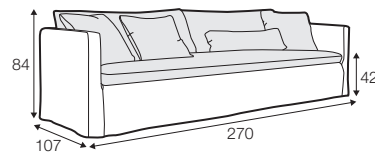

loose with velcro

footstool 135x60
loose cover with velcro

footstool 100x50
loose cover with velcro

footstool 135x60
loose cover

footstool 100x50
loose cover

2 seater
loose cover with velcro

3 seater divided
loose cover with velcro

4 seater divided
loose cover with velcro

2 seater
loose cover

3 seater divided
loose cover

4 seater divided
loose cover

accessories

cushion
40x40

cushion
53x53

cushion
90x32

pillow round
only standard comfort

extra dimensions

depth of seat

legs

no. 138
wood

no. 111D
metal
black, grey, chrome,
brushed steel