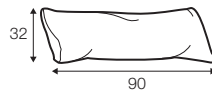

loose with velcro

footstool 135x60
loose cover with velcro

footstool 100x50
loose cover with velcro

footstool 135x60
loose cover

footstool 100x50
loose cover

2 seater
loose cover with velcro

3 seater divided
loose cover with velcro

4 seater divided
loose cover with velcro

2 seater
loose cover

3 seater divided
loose cover

4 seater divided
loose cover

accessories

cushion
40x40

cushion
53x53

cushion
90x32

pillow round
only standard comfort

extra dimensions

depth of seat

legs

no. 138
wood

no. 111D
metal
black, grey, chrome,
brushed steel