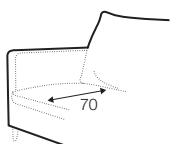

loose with velcro

footstool 135x60
loose cover with velcro

footstool 100x50
loose cover with velcro

footstool 135x60
loose cover

footstool 100x50
loose cover

2 seater
loose cover with velcro

3 seater divided
loose cover with velcro

4 seater divided
loose cover with velcro

2 seater
loose cover

3 seater divided
loose cover

4 seater divided
loose cover

accessories

cushion
40x40

cushion
53x53

cushion
90x32

pillow round
only standard comfort

extra dimensions

depth of seat

legs

no. 138
wood

no. 111D
metal
black, grey, chrome,
brushed steel