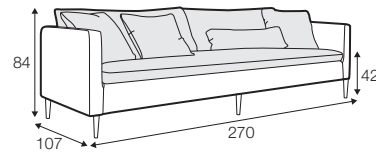

loose with velcro

footstool 135x60
loose cover with velcro

footstool 100x50
loose cover with velcro

footstool 135x60
loose cover

footstool 100x50
loose cover

2 seater
loose cover with velcro

3 seater divided
loose cover with velcro

4 seater divided
loose cover with velcro

2 seater
loose cover

3 seater divided
loose cover

4 seater divided
loose cover

accessories

cushion
40x40

cushion
53x53

cushion
90x32

pillow round
only standard comfort

extra dimensions

depth of seat

legs

no. 138
wood

no. 111D
metal
black, grey, chrome,
brushed steel