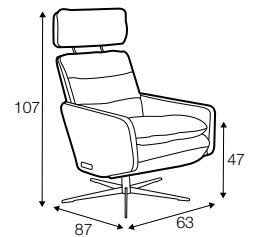

COVERS

FC fixed

armchair

extra dimensions

depth of seat

recliner (2 motor chair): electric

manual headrest

accessories

extra battery

legs

swivel
black