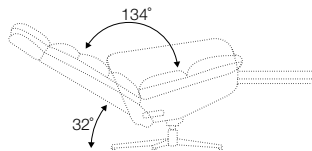

COVERS

FC fixed

armchair

extra dimensions

depth of seat

recliner (2 motor chair): electric

manual headrest

accessories