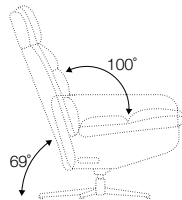

COVERS

FC fixed

armchair

extra dimensions

depth of seat

recliner (2 motor chair): electric

manual headrest

accessories

extra battery

legs

swivel
black