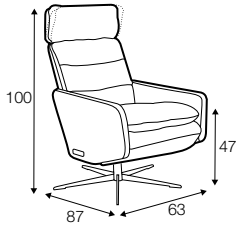

COVERS

FC fixed

armchair

extra dimensions

depth of seat

recliner (2 motor chair): electric

manual headrest

accessories

extra battery

legs

swivel
black