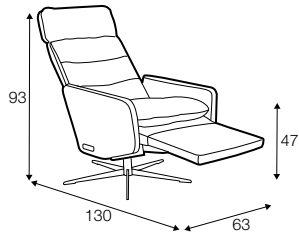

COVERS

FC fixed

armchair

extra dimensions

depth of seat

recliner (2 motor chair): electric

manual headrest

accessories

extra battery

legs

swivel
black