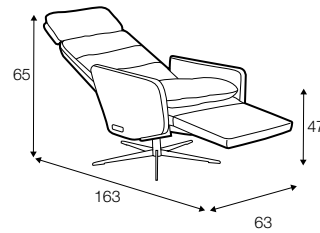

COVERS

FC fixed

armchair

extra dimensions

depth of seat

recliner (2 motor chair): electric

manual headrest

accessories

extra battery

legs

swivel
black