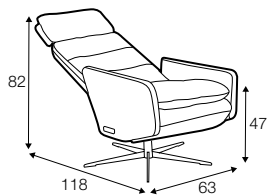

COVERS

FC fixed

armchair

extra dimensions

depth of seat

recliner (2 motor chair): electric

manual headrest

accessories

extra battery

legs

swivel
black