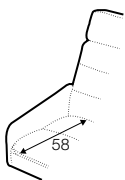

COVERS

FC fixed

armchair

extra dimensions

depth of seat

recliner (2 motor chair): electric

manual headrest

accessories

extra battery

legs

swivel
black