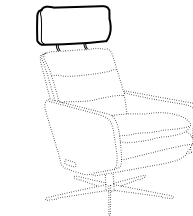

COVERS

FC fixed

armchair

extra dimensions

depth of seat

recliner (2 motor chair): electric

manual headrest

accessories

extra battery

legs

swivel
black