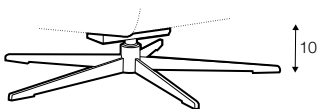

COVERS

FC fixed

armchair

extra dimensions

depth of seat

recliner (2 motor chair): electric

manual headrest

accessories

extra battery

legs

swivel
black