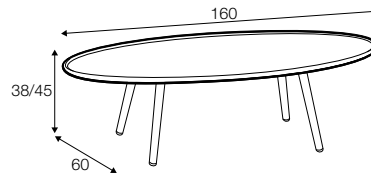

Love

SITS

Love

coffee table \varnothing 40

coffee table \varnothing 80

coffee table 160x60

side table 50x50

side table 90x35

console table 120x35

coffee table 120x120

available materials

wood: bleached oak

wood: oak

wood: walnut

wood: soft touch

wood: greige