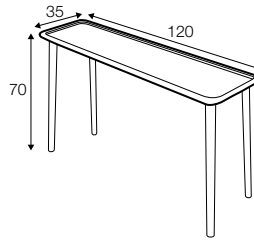

Love

SITS

Love

coffee table \varnothing 40

coffee table \varnothing 80

coffee table 160x60

side table 50x50

side table 90x35

console table 120x35

coffee table 120x120

available materials

wood: bleached oak

wood: oak

wood: walnut

wood: soft touch

wood: greige