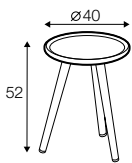

Love

SITS

Love

coffee table \varnothing 40

coffee table \varnothing 80

coffee table 160x60

side table 50x50

side table 90x35

console table 120x35

coffee table 120x120

available materials

wood: bleached oak

wood: oak

wood: walnut

wood: soft touch

wood: greige