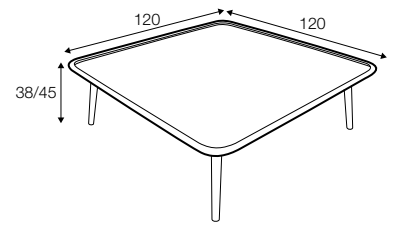

Love

SITS

Love

coffee table \varnothing 40

coffee table \varnothing 80

coffee table 160x60

side table 50x50

side table 90x35

console table 120x35

coffee table 120x120

available materials

wood: bleached oak

wood: oak

wood: walnut

wood: soft touch

wood: greige