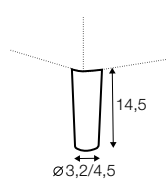

3 seater sofa bed left / or right + chaiselongue box right / or left

set 2 right / or left

4 seater sofa bed left / or right + chaiselongue box right / or left

box dimensions
set 1

box dimensions
set 2

extra dimensions

depth of seat

accessories

armrest protection

legs

no. 91A
wood

no. 141A
wood

no. 153A
wood

no. 111E
metal chrome,
painted black or grey
and brushed steel*