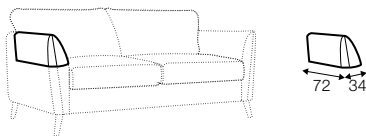

accessories

---

armrest protection