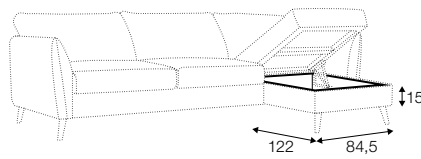

STD standard

FC fixed

sofa bed

All drawings shown height with leg no. 141A H-15.
Two mattresses available: bonell and foam.

armchair sofa bed

3 seater sofa bed

4 seater sofa bed

set 1 right / or left

3 seater sofa bed left / or right + chaiselongue box right / or left

set 2 right / or left

4 seater sofa bed left / or right + chaiselongue box right / or left

box dimensions
set 1

box dimensions
set 2

extra dimensions