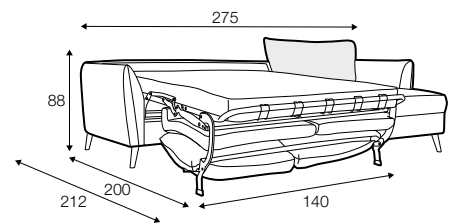

STD standard

FC fixed

sofa bed

All drawings shown height with leg no. 141A H-15.
Two mattresses available: bonell and foam.

armchair sofa bed

3 seater sofa bed

4 seater sofa bed

set 1 right / or left

3 seater sofa bed left / or right + chaiselongue box right / or left

set 2 right / or left

4 seater sofa bed left / or right + chaiselongue box right / or left

box dimensions
set 1

box dimensions
set 2

extra dimensions