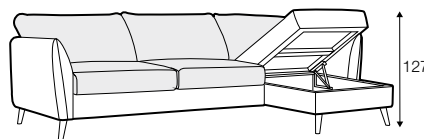

STD standard

FC fixed

sofa bed

All drawings shown height with leg no. 141A H-15.
Two mattresses available: bonell and foam.

armchair sofa bed

3 seater sofa bed

4 seater sofa bed

set 1 right / or left

3 seater sofa bed left / or right + chaiselongue box right / or left

set 2 right / or left

4 seater sofa bed left / or right + chaiselongue box right / or left

box dimensions
set 1

box dimensions
set 2

extra dimensions