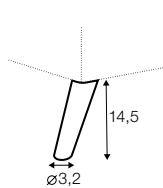

3 seater sofa bed left / or right + chaiselongue box right / or left

set 2 right / or left

4 seater sofa bed left / or right + chaiselongue box right / or left

box dimensions
set 1

box dimensions
set 2

extra dimensions

depth of seat

accessories

armrest protection

legs

no. 91A
wood

no. 141A
wood

no. 153A
wood

no. 111E
metal chrome,
painted black or grey
and brushed steel*