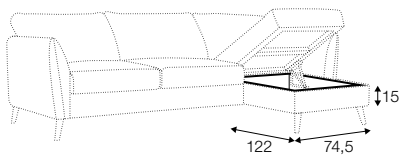

STD standard

FC fixed

sofa bed

All drawings shown height with leg no. 141A H-15.
Two mattresses available: bonell and foam.

armchair sofa bed

3 seater sofa bed

4 seater sofa bed

set 1 right / or left

3 seater sofa bed left / or right + chaiselongue box right / or left

set 2 right / or left

4 seater sofa bed left / or right + chaiselongue box right / or left

box dimensions
set 1

box dimensions
set 2

extra dimensions