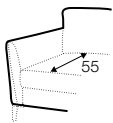

STD standard

FC fixed

sofa bed

All drawings shown height with leg no. 141A H-15.
Two mattresses available: bonell and foam.

armchair sofa bed

3 seater sofa bed

4 seater sofa bed

set 1 right / or left

3 seater sofa bed left / or right + chaiselongue box right / or left

set 2 right / or left

4 seater sofa bed left / or right + chaiselongue box right / or left

box dimensions
set 1

box dimensions
set 2

extra dimensions