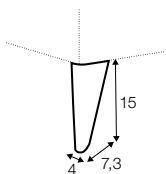

legs

---

no. 91A
wood