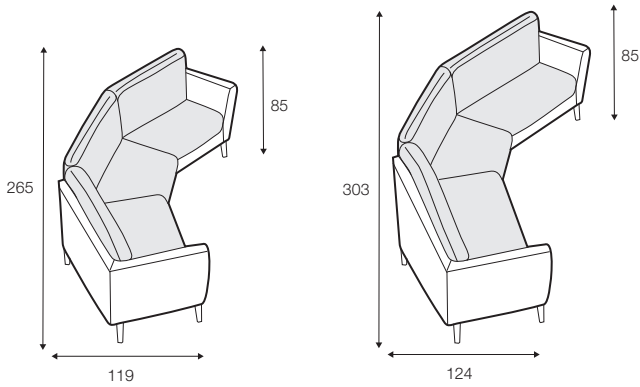

STD standard

LUX lux

FC fixed

LCV loose with velcro

modular system

Drawings shown height with leg no. 152 H-15.

armchair

armchair wide

set 7 right / or left
 chaiselongue left / or left + 2 seater without armrests
 + divan right / or left

set 8 right / or left
 3 seater left / or right + corner 90° no. 1 + 2 seater right / or left

set 9 right / or left
 3 seater left / or right + corner 90° no. 2
 + 2 seater right / or left

set 10 left / or right
 chaiselongue left / or right + 2 seater without armrests
 + corner 90° no. 1 + 2 seater right / or left

set 13
 armchair left + corner 30°
 + armchair right

set 14
 armchair wide left + corner 30°
 + armchair wide right