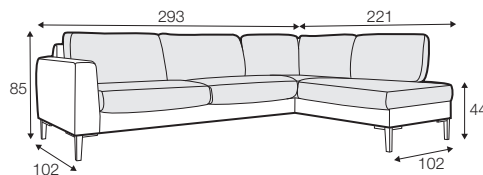

STD standard

LUX lux

FC fixed

LCV loose with velcro

modular system

Drawings shown height with leg no. 152 H-15.

armchair

armchair wide

footstool

2 seater

3 seater

set 1 right / or left
2 seater left / or right
+ chaiselongue right / or left

set 2 right / or left
3 seater left / or right + chaiselongue wide right / or left

set 3 right / or left
2 seater left / or right + divan right / or left

set 4 right / or left
3 seater left / or right + divan right / or left

set 5 right / or left
3 seater left / or right + cozy corner right / or left

set 6
divan left + 2 seater without armrests + divan right

set 7 right / or left
 chaiselongue left / or left + 2 seater without armrests
 + divan right / or left

set 8 right / or left
 3 seater left / or right + corner 90° no. 1 + 2 seater right / or left

set 9 right / or left
 3 seater left / or right + corner 90° no. 2
 + 2 seater right / or left