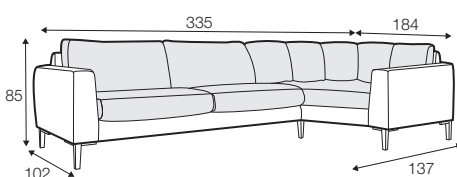

STD standard

LUX lux

FC fixed

LCV loose with velcro

modular system

Drawings shown height with leg no. 152 H-15.

armchair

armchair wide

footstool

2 seater

3 seater

set 1 right / or left
2 seater left / or right
+ chaiselongue right / or left

set 2 right / or left
3 seater left / or right + chaiselongue wide right / or left

set 3 right / or left
2 seater left / or right + divan right / or left

set 4 right / or left
3 seater left / or right + divan right / or left

set 5 right / or left
3 seater left / or right + cozy corner right / or left

set 6
divan left + 2 seater without armrests + divan right

set 7 right / or left
 chaiselongue left / or left + 2 seater without armrests
 + divan right / or left

set 8 right / or left
 3 seater left / or right + corner 90° no. 1 + 2 seater right / or left

set 9 right / or left
 3 seater left / or right + corner 90° no. 2
 + 2 seater right / or left