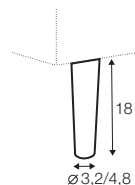

no. 141B
wood