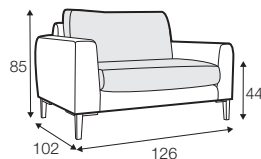

STD standard

LUX lux

FC fixed

LCV loose with velcro

modular system

Drawings shown height with leg no. 152 H-15.

armchair

armchair wide

footstool

2 seater

3 seater

set 1 right / or left
2 seater left / or right
+ chaiselongue right / or left

set 2 right / or left
3 seater left / or right + chaiselongue wide right / or left

set 3 right / or left
2 seater left / or right + divan right / or left

set 4 right / or left
3 seater left / or right + divan right / or left

set 5 right / or left
3 seater left / or right + cozy corner right / or left

set 6
divan left + 2 seater without armrests + divan right

set 7 right / or left
 chaiselongue left / or left + 2 seater without armrests
 + divan right / or left

set 8 right / or left
 3 seater left / or right + corner 90° no. 1 + 2 seater right / or left

set 9 right / or left
 3 seater left / or right + corner 90° no. 2
 + 2 seater right / or left