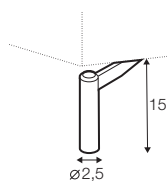

no. 145A
metal chrome,
painted black or grey
and brushed steel*

*please check a cost of brushed steel finish with a sale representative

Sits reserves the right to change construction of products and components used due to improving durability of product and customer satisfaction without any further notice. Explicit +/- 3cm tolerance between comfort LUX & STANDARD in heights.

date: 03.2020

sits.eu