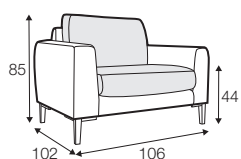

STD standard

LUX lux

FC fixed

LCV loose with velcro

modular system

Drawings shown height with leg no. 152 H-15.

armchair

armchair wide

footstool

2 seater

3 seater

set 1 right / or left
2 seater left / or right
+ chaiselongue right / or left

set 2 right / or left
3 seater left / or right + chaiselongue wide right / or left

set 3 right / or left
2 seater left / or right + divan right / or left

set 4 right / or left
3 seater left / or right + divan right / or left

set 5 right / or left
3 seater left / or right + cozy corner right / or left

set 6
divan left + 2 seater without armrests + divan right

set 7 right / or left
 chaiselongue left / or left + 2 seater without armrests
 + divan right / or left

set 8 right / or left
 3 seater left / or right + corner 90° no. 1 + 2 seater right / or left

set 9 right / or left
 3 seater left / or right + corner 90° no. 2
 + 2 seater right / or left