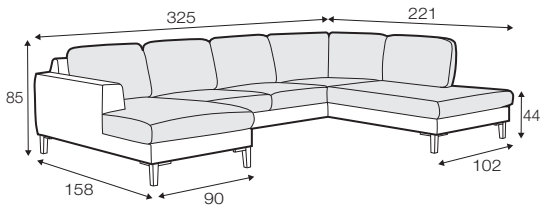

STD standard

LUX lux

FC fixed

LCV loose with velcro

modular system

Drawings shown height with leg no. 152 H-15.

armchair

armchair wide

footstool

2 seater

3 seater

set 1 right / or left
2 seater left / or right
+ chaiselongue right / or left

set 2 right / or left
3 seater left / or right + chaiselongue wide right / or left

set 3 right / or left
2 seater left / or right + divan right / or left

set 4 right / or left
3 seater left / or right + divan right / or left

set 5 right / or left
3 seater left / or right + cozy corner right / or left

set 6
divan left + 2 seater without armrests + divan right

set 7 right / or left
 chaiselongue left / or left + 2 seater without armrests
 + divan right / or left

set 8 right / or left
 3 seater left / or right + corner 90° no. 1 + 2 seater right / or left

set 9 right / or left
 3 seater left / or right + corner 90° no. 2
 + 2 seater right / or left