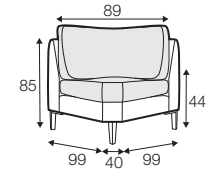

set 10 left / or right
 chaiselongue left / or right + 2 seater without armrests
 + corner 90° no. 1 + 2 seater right / or left

set 13
 armchair left + corner 30°
 + armchair right

set 14
 armchair wide left + corner 30°
 + armchair wide right

modular system

elements of the modular system

armchair left / or right

armchair
 without armrests

armchair wide left / or right

armchair wide
 without armrests

2 seater left / or right

2 seater without armrests

3 seater left / or right

3 seater without armrests

chaiselongue right / or left

chaiselongue wide right / or left

divan right / or left

cozy corner left / or right

corner 90° no. 1

corner 90° no. 2

corner 30°

extra dimensions

depth of seat

accessories

headrest L-62

headrest L-77

armrest protection

endpart left / or right