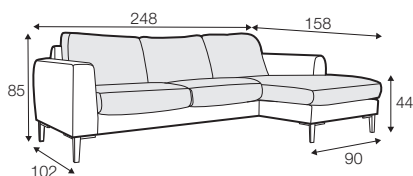

STD standard

LUX lux

FC fixed

LCV loose with velcro

modular system

Drawings shown height with leg no. 152 H-15.

armchair

armchair wide

footstool

2 seater

3 seater

set 1 right / or left
2 seater left / or right
+ chaiselongue right / or left

set 2 right / or left
3 seater left / or right + chaiselongue wide right / or left

set 3 right / or left
2 seater left / or right + divan right / or left

set 4 right / or left
3 seater left / or right + divan right / or left

set 5 right / or left
3 seater left / or right + cozy corner right / or left

set 6
divan left + 2 seater without armrests + divan right