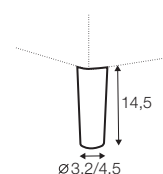

no. 153
wood