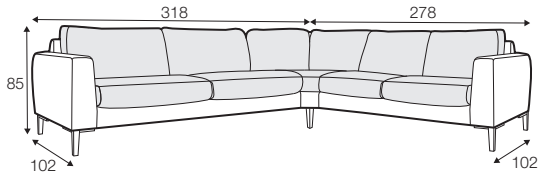

STD standard

LUX lux

FC fixed

LCV loose with velcro

modular system

Drawings shown height with leg no. 152 H-15.

armchair

armchair wide

set 4 right / or left
3 seater left / or right + divan right / or left

set 5 right / or left
3 seater left / or right + cozy corner right / or left

set 6
divan left + 2 seater without armrests + divan right

set 7 right / or left
 chaiselongue left / or left + 2 seater without armrests
 + divan right / or left

set 8 right / or left
 3 seater left / or right + corner 90° no. 1 + 2 seater right / or left

set 9 right / or left
 3 seater left / or right + corner 90° no. 2
 + 2 seater right / or left

set 10 left / or right
 chaiselongue left / or right + 2 seater without armrests
 + corner 90° no. 1 + 2 seater right / or left

set 13
 armchair left + corner 30°
 + armchair right

set 14
 armchair wide left + corner 30°
 + armchair wide right