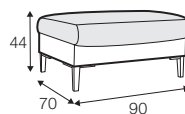

STD standard

LUX lux

FC fixed

LCV loose with velcro

modular system

Drawings shown height with leg no. 152 H-15.

armchair

armchair wide

footstool

2 seater

3 seater

set 1 right / or left
2 seater left / or right
+ chaiselongue right / or left

set 2 right / or left
3 seater left / or right + chaiselongue wide right / or left

set 3 right / or left
2 seater left / or right + divan right / or left

set 4 right / or left
3 seater left / or right + divan right / or left

set 5 right / or left
3 seater left / or right + cozy corner right / or left

set 6
divan left + 2 seater without armrests + divan right