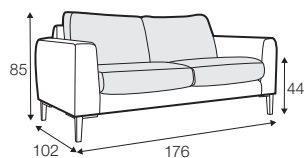

STD standard

LUX lux

FC fixed

LCV loose with velcro

modular system

Drawings shown height with leg no. 152 H-15.

armchair

armchair wide

footstool

2 seater

3 seater

set 1 right / or left
2 seater left / or right
+ chaiselongue right / or left

set 2 right / or left
3 seater left / or right + chaiselongue wide right / or left

set 3 right / or left
2 seater left / or right + divan right / or left

set 4 right / or left
3 seater left / or right + divan right / or left

set 5 right / or left
3 seater left / or right + cozy corner right / or left

set 6
divan left + 2 seater without armrests + divan right

set 7 right / or left
 chaiselongue left / or left + 2 seater without armrests
 + divan right / or left

set 8 right / or left
 3 seater left / or right + corner 90° no. 1 + 2 seater right / or left

set 9 right / or left
 3 seater left / or right + corner 90° no. 2
 + 2 seater right / or left