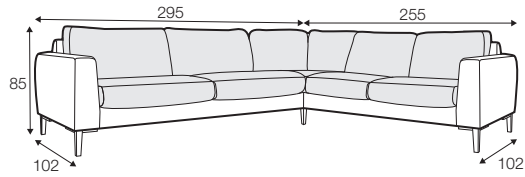

STD standard

LUX lux

FC fixed

LCV loose with velcro

modular system

Drawings shown height with leg no. 152 H-15.

armchair

armchair wide

set 4 right / or left
3 seater left / or right + divan right / or left

set 5 right / or left
3 seater left / or right + cozy corner right / or left

set 6
divan left + 2 seater without armrests + divan right

set 7 right / or left
 chaiselongue left / or left + 2 seater without armrests
 + divan right / or left

set 8 right / or left
 3 seater left / or right + corner 90° no. 1 + 2 seater right / or left

set 9 right / or left
 3 seater left / or right + corner 90° no. 2
 + 2 seater right / or left

set 10 left / or right
 chaiselongue left / or right + 2 seater without armrests
 + corner 90° no. 1 + 2 seater right / or left

set 13
 armchair left + corner 30°
 + armchair right

set 14
 armchair wide left + corner 30°
 + armchair wide right