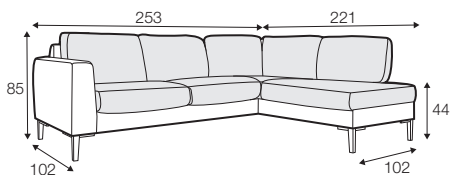

STD standard

LUX lux

FC fixed

LCV loose with velcro

modular system

Drawings shown height with leg no. 152 H-15.

armchair

armchair wide

footstool

2 seater

3 seater

set 1 right / or left
2 seater left / or right
+ chaiselongue right / or left

set 2 right / or left
3 seater left / or right + chaiselongue wide right / or left

set 3 right / or left
2 seater left / or right + divan right / or left

set 4 right / or left
3 seater left / or right + divan right / or left

set 5 right / or left
3 seater left / or right + cozy corner right / or left

set 6
divan left + 2 seater without armrests + divan right

set 7 right / or left
 chaiselongue left / or left + 2 seater without armrests
 + divan right / or left

set 8 right / or left
 3 seater left / or right + corner 90° no. 1 + 2 seater right / or left

set 9 right / or left
 3 seater left / or right + corner 90° no. 2
 + 2 seater right / or left