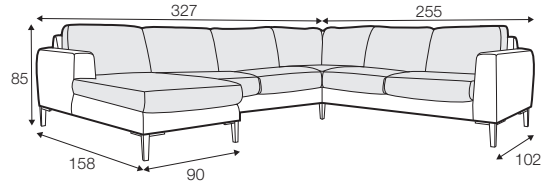

STD standard

LUX lux

FC fixed

LCV loose with velcro

modular system

Drawings shown height with leg no. 152 H-15.

armchair

armchair wide

set 4 right / or left
3 seater left / or right + divan right / or left

set 5 right / or left
3 seater left / or right + cozy corner right / or left

set 6
divan left + 2 seater without armrests + divan right

set 7 right / or left
 chaiselongue left / or left + 2 seater without armrests
 + divan right / or left

set 8 right / or left
 3 seater left / or right + corner 90° no. 1 + 2 seater right / or left

set 9 right / or left
 3 seater left / or right + corner 90° no. 2
 + 2 seater right / or left

set 10 left / or right
 chaiselongue left / or right + 2 seater without armrests
 + corner 90° no. 1 + 2 seater right / or left

set 13
 armchair left + corner 30°
 + armchair right

set 14
 armchair wide left + corner 30°
 + armchair wide right