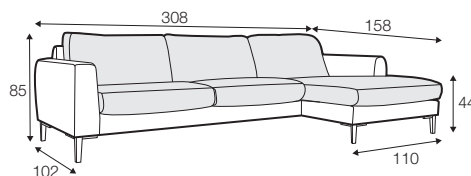

STD standard

LUX lux

FC fixed

LCV loose with velcro

modular system

Drawings shown height with leg no. 152 H-15.

armchair

armchair wide

footstool

2 seater

3 seater

set 1 right / or left
2 seater left / or right
+ chaiselongue right / or left

set 2 right / or left
3 seater left / or right + chaiselongue wide right / or left

set 3 right / or left
2 seater left / or right + divan right / or left

set 4 right / or left
3 seater left / or right + divan right / or left

set 5 right / or left
3 seater left / or right + cozy corner right / or left

set 6
divan left + 2 seater without armrests + divan right

set 7 right / or left
 chaiselongue left / or left + 2 seater without armrests
 + divan right / or left

set 8 right / or left
 3 seater left / or right + corner 90° no. 1 + 2 seater right / or left

set 9 right / or left
 3 seater left / or right + corner 90° no. 2
 + 2 seater right / or left