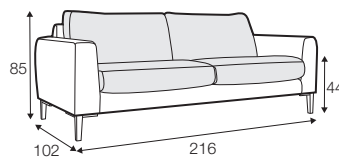

STD standard

LUX lux

FC fixed

LCV loose with velcro

modular system

Drawings shown height with leg no. 152 H-15.

armchair

armchair wide

footstool

2 seater

3 seater

set 1 right / or left
2 seater left / or right
+ chaiselongue right / or left

set 2 right / or left
3 seater left / or right + chaiselongue wide right / or left

set 3 right / or left
2 seater left / or right + divan right / or left

set 4 right / or left
3 seater left / or right + divan right / or left

set 5 right / or left
3 seater left / or right + cozy corner right / or left

set 6
divan left + 2 seater without armrests + divan right