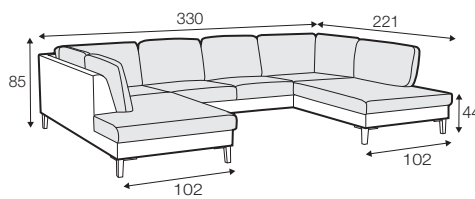

STD standard

LUX lux

FC fixed

LCV loose with velcro

modular system

Drawings shown height with leg no. 152 H-15.

armchair

armchair wide

footstool

2 seater

3 seater

set 1 right / or left
2 seater left / or right
+ chaiselongue right / or left

set 2 right / or left
3 seater left / or right + chaiselongue wide right / or left

set 3 right / or left
2 seater left / or right + divan right / or left

set 4 right / or left
3 seater left / or right + divan right / or left

set 5 right / or left
3 seater left / or right + cozy corner right / or left

set 6
divan left + 2 seater without armrests + divan right

set 7 right / or left
 chaiselongue left / or left + 2 seater without armrests
 + divan right / or left

set 8 right / or left
 3 seater left / or right + corner 90° no. 1 + 2 seater right / or left

set 9 right / or left
 3 seater left / or right + corner 90° no. 2
 + 2 seater right / or left