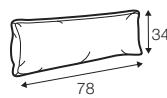

## extra dimensions

depth of seat

## accessories

cushion  
40x40

cushion  
50x30

cushion 103x34  
armchair wide (1 cushion)  
3 seater (2 cushions)

cushion 88x34  
armchair (1 cushion)  
2,5 seater (2 cushions)  
divan (1 cushion)  
bench (1 cushion)

cushion 78x34  
2 seater (2 cushions)

cushion 60x34  
corner 90° (2 cushions)  
divan (2 cushions)

1 pc. cushion 88x43 and 2 pcs. cushions 60x34 for divan need to be ordered separately.