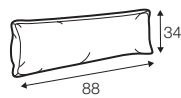

## extra dimensions

depth of seat

## accessories

cushion  
40x40

cushion  
50x30

cushion 103x34  
armchair wide (1 cushion)  
3 seater (2 cushions)

cushion 88x34  
armchair (1 cushion)  
2,5 seater (2 cushions)  
divan (1 cushion)  
bench (1 cushion)

cushion 78x34  
2 seater (2 cushions)

cushion 60x34  
corner 90° (2 cushions)  
divan (2 cushions)

1 pc. cushion 88x43 and 2 pcs. cushions 60x34 for divan need to be ordered separately.