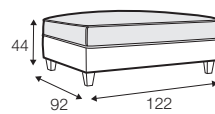

LC loose

modular system

Drawings shown height with leg no. 12 H-8.

footstool 97x82

footstool 107x92

footstool 122x92

2 seater

2,5 seater

3 seater / or 3 seater divided

set 1  
3 seater left + armchair wide right

set 2 right / or left  
2 seater left / or right + divan right / or left

set 3 right / or left  
3 seater left / or right + divan right / or left