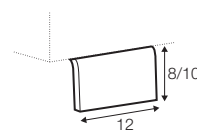

## legs

no. 07  
wood

no. 12  
wood

no. 105  
wood

no. 84  
metal chrome,  
painted black or grey  
and brushed steel\*

\*please check a cost of brushed steel finish with a sale representative

Sits reserves the right to change construction of products and components used due to improving durability of product and customer satisfaction without any further notice. Explicit  $\pm 2$  cm tolerance of all elements sizes.