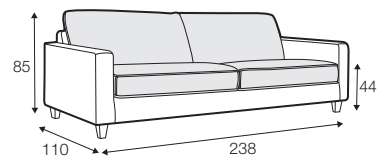

LC loose

modular system

Drawings shown height with leg no. 12 H-8.

footstool 97x82

footstool 107x92

footstool 122x92

2 seater

2,5 seater

3 seater / or 3 seater divided

set 1  
3 seater left + armchair wide right

set 2 right / or left  
2 seater left / or right + divan right / or left

set 3 right / or left  
3 seater left / or right + divan right / or left