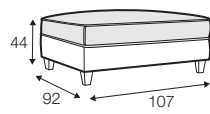

LC loose

modular system

Drawings shown height with leg no. 12 H-8.

footstool 97x82

footstool 107x92

footstool 122x92

2 seater

2,5 seater

3 seater / or 3 seater divided

set 1  
3 seater left + armchair wide right

set 2 right / or left  
2 seater left / or right + divan right / or left

set 3 right / or left  
3 seater left / or right + divan right / or left