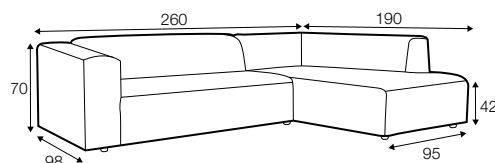

fixed

SPECIAL

modular system

All elements available also as freestanding elements.

footstool 70x60

footstool 90x60

2 seater

3 seater

set 1 right / or left

2 seater left / or right + chaiselongue 115x170 right / or left

set 2 right / or left

2 seater left / or right + divan right / or left

set 3 right / or left

3 seater left / or right + chaiselongue 115x170 right / or left

set 4 right / or left

3 seater left / or right + divan right / or left

set 5 right / or right

bench left / or right + element 90 without armrests
+ chaiselongue 115x133 right / or left

modular system

elements of the modular system

extra dimensions

depth of seat

legs

no. 37C
plastic