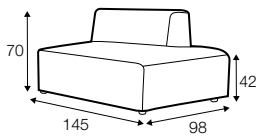

set 4 right / or left

3 seater left / or right + divan right / or left

set 5 right / or right

bench left / or right + element 90 without armrests
+ chaiselongue 115x133 right / or left

modular system

elements of the modular system

element 70
left / or right

element 70
without armrests

element 70x133
without armrests

element 90
left / or right

element 90
without armrests

element 90x133
without armrests

2 seater left / or right

2 seater without armrests

3 seater left / or right

3 seater without armrests

chaiselongue 95x133
right / or left

chaiselongue 115x133
right / or left

chaiselongue 115x170
right / or left

bench right / or left

divan right / or left

corner 90°

extra dimensions

depth of seat

legs

no. 37C
plastic