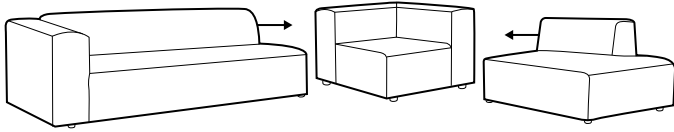

fixed

SPECIAL

modular system

All elements available also as freestanding elements.

footstool 70x60

footstool 90x60

2 seater

3 seater

set 1 right / or left

2 seater left / or right + chaiselongue 115x170 right / or left

set 2 right / or left

2 seater left / or right + divan right / or left

set 3 right / or left

3 seater left / or right + chaiselongue 115x170 right / or left

set 4 right / or left

3 seater left / or right + divan right / or left

set 5 right / or right

bench left / or right + element 90 without armrests
+ chaiselongue 115x133 right / or left

modular system

elements of the modular system

element 70
left / or right

element 70
without armrests

element 70x133
without armrests

element 90
left / or right

element 90
without armrests

element 90x133
without armrests

2 seater left / or right

2 seater without armrests