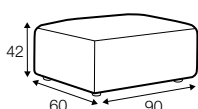

fixed

SPECIAL

modular system

All elements available also as freestanding elements.

footstool 70x60

footstool 90x60

2 seater

3 seater

set 1 right / or left

2 seater left / or right + chaiselongue 115x170 right / or left

set 2 right / or left

2 seater left / or right + divan right / or left

set 3 right / or left

3 seater left / or right + chaiselongue 115x170 right / or left