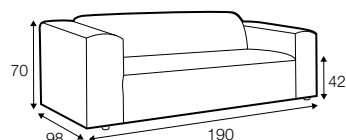

fixed

SPECIAL

modular system

All elements available also as freestanding elements.

footstool 70x60

footstool 90x60

2 seater

3 seater

set 1 right / or left

2 seater left / or right + chaiselongue 115x170 right / or left

set 2 right / or left

2 seater left / or right + divan right / or left

set 3 right / or left

3 seater left / or right + chaiselongue 115x170 right / or left

set 4 right / or left

3 seater left / or right + divan right / or left

set 5 right / or right

bench left / or right + element 90 without armrests
+ chaiselongue 115x133 right / or left

modular system

elements of the modular system