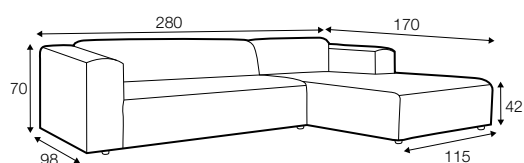

fixed

SPECIAL

modular system

All elements available also as freestanding elements.

footstool 70x60

footstool 90x60

2 seater

3 seater

set 1 right / or left

2 seater left / or right + chaiselongue 115x170 right / or left

set 2 right / or left

2 seater left / or right + divan right / or left

set 3 right / or left

3 seater left / or right + chaiselongue 115x170 right / or left

set 4 right / or left

3 seater left / or right + divan right / or left

set 5 right / or right

bench left / or right + element 90 without armrests
+ chaiselongue 115x133 right / or left

modular system

elements of the modular system

extra dimensions

depth of seat

legs

no. 37C
plastic