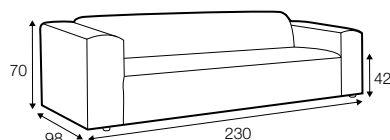

fixed

SPECIAL

modular system

All elements available also as freestanding elements.

footstool 70x60

footstool 90x60

2 seater

3 seater

set 1 right / or left

2 seater left / or right + chaiselongue 115x170 right / or left

set 2 right / or left

2 seater left / or right + divan right / or left

set 3 right / or left

3 seater left / or right + chaiselongue 115x170 right / or left