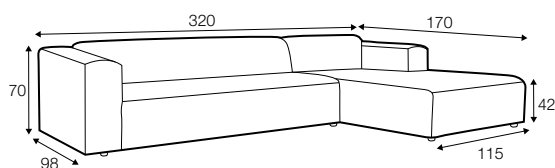

fixed

SPECIAL

modular system

All elements available also as freestanding elements.

footstool 70x60

footstool 90x60

2 seater

3 seater

set 1 right / or left

2 seater left / or right + chaiselongue 115x170 right / or left

set 2 right / or left

2 seater left / or right + divan right / or left

set 3 right / or left

3 seater left / or right + chaiselongue 115x170 right / or left

set 4 right / or left

3 seater left / or right + divan right / or left

set 5 right / or right

bench left / or right + element 90 without armrests
+ chaiselongue 115x133 right / or left

modular system

elements of the modular system

extra dimensions

depth of seat

legs

no. 37C
plastic