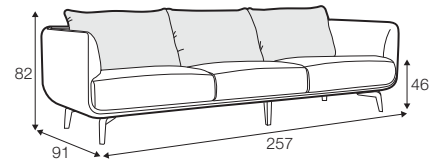

STD standard

FC fixed

modular system

armchair

loveseat

footstool 75x75

2 seater

3 seater

4 seater (divided)

set 1 left / or right

2 seater right / or left + bench with tray left / or right

set 2 right / or left

2 seater left / or right + chaiselongue right / or left

set 3 right / or left

3 seater left / or right + chaiselongue wide right / or left

set 4 right / or left

3 seater left / or right + divan right / or left

set 5 right / or left

3 seater left / or right + corner 90° + 2 seater right / or left

modular system

elements of the modular system

2 seater left / or right

3 seater left / or right

corner 90°

chaiselongue right / or left

chaiselongue wide
right / or left

divan right / or left

bench with tray right / or left

extra dimensions

depth of seat