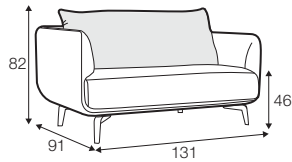

STD standard

FC fixed

modular system

armchair

loveseat

footstool 75x75

2 seater

3 seater

4 seater (divided)

set 1 left / or right

2 seater right / or left + bench with tray left / or right

set 2 right / or left

2 seater left / or right + chaiselongue right / or left

set 3 right / or left

3 seater left / or right + chaiselongue wide right / or left

set 4 right / or left

3 seater left / or right + divan right / or left

set 5 right / or left

3 seater left / or right + corner 90° + 2 seater right / or left

modular system

elements of the modular system

2 seater left / or right

3 seater left / or right

corner 90°

chaiselongue right / or left

chaiselongue wide
right / or left

divan right / or left

bench with tray right / or left

extra dimensions

depth of seat