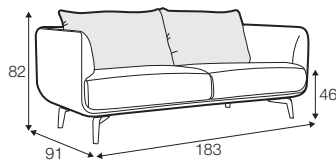

STD standard

FC fixed

modular system

armchair

loveseat

footstool 75x75

2 seater

3 seater

4 seater (divided)

set 1 left / or right

2 seater right / or left + bench with tray left / or right

set 2 right / or left

2 seater left / or right + chaiselongue right / or left

set 3 right / or left

3 seater left / or right + chaiselongue wide right / or left

set 4 right / or left

3 seater left / or right + divan right / or left

set 5 right / or left

3 seater left / or right + corner 90° + 2 seater right / or left

modular system

elements of the modular system

2 seater left / or right

3 seater left / or right

corner 90°

chaiselongue right / or left

chaiselongue wide
right / or left

divan right / or left

bench with tray right / or left

extra dimensions

depth of seat