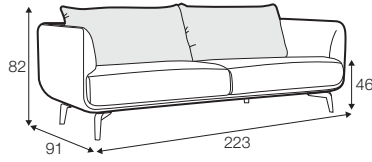

STD standard

FC fixed

modular system

armchair

loveseat

footstool 75x75

2 seater

3 seater

4 seater (divided)

set 1 left / or right

2 seater right / or left + bench with tray left / or right

set 2 right / or left

2 seater left / or right + chaiselongue right / or left

set 3 right / or left

3 seater left / or right + chaiselongue wide right / or left

set 4 right / or left

3 seater left / or right + divan right / or left

set 5 right / or left

3 seater left / or right + corner 90° + 2 seater right / or left

modular system

elements of the modular system

2 seater left / or right

3 seater left / or right

corner 90°

chaiselongue right / or left

chaiselongue wide
right / or left

divan right / or left

bench with tray right / or left

extra dimensions

depth of seat