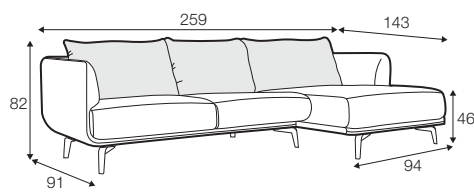

STD standard

FC fixed

modular system

armchair

loveseat

footstool 75x75

2 seater

3 seater

4 seater (divided)

set 1 left / or right

2 seater right / or left + bench with tray left / or right

set 2 right / or left

2 seater left / or right + chaiselongue right / or left

set 3 right / or left

3 seater left / or right + chaiselongue wide right / or left

set 4 right / or left

3 seater left / or right + divan right / or left

set 5 right / or left

3 seater left / or right + corner 90° + 2 seater right / or left

modular system

elements of the modular system

2 seater left / or right

3 seater left / or right

corner 90°

chaiselongue right / or left

chaiselongue wide
right / or left

divan right / or left

bench with tray right / or left

extra dimensions

depth of seat