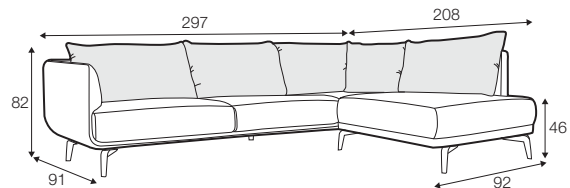

STD standard

FC fixed

modular system

armchair

loveseat

footstool 75x75

2 seater

3 seater

4 seater (divided)

set 1 left / or right

2 seater right / or left + bench with tray left / or right

set 2 right / or left

2 seater left / or right + chaiselongue right / or left

set 3 right / or left

3 seater left / or right + chaiselongue wide right / or left

set 4 right / or left

3 seater left / or right + divan right / or left

set 5 right / or left

3 seater left / or right + corner 90° + 2 seater right / or left

modular system

elements of the modular system

2 seater left / or right

3 seater left / or right

corner 90°

chaiselongue right / or left

chaiselongue wide
right / or left

divan right / or left

bench with tray right / or left

extra dimensions

depth of seat