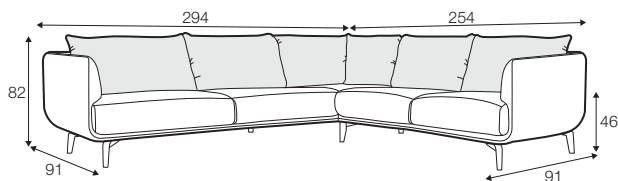

STD standard

FC fixed

modular system

armchair

loveseat

footstool 75x75

2 seater

3 seater

4 seater (divided)

set 1 left / or right

2 seater right / or left + bench with tray left / or right

set 2 right / or left

2 seater left / or right + chaiselongue right / or left

set 3 right / or left

3 seater left / or right + chaiselongue wide right / or left

set 4 right / or left

3 seater left / or right + divan right / or left

set 5 right / or left

3 seater left / or right + corner 90° + 2 seater right / or left

modular system

elements of the modular system

2 seater left / or right

3 seater left / or right

corner 90°

chaiselongue right / or left

chaiselongue wide
right / or left

divan right / or left

bench with tray right / or left

extra dimensions

depth of seat