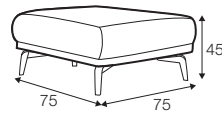

STD standard

FC fixed

modular system

armchair

loveseat

footstool 75x75

2 seater

3 seater

4 seater (divided)

set 1 left / or right

2 seater right / or left + bench with tray left / or right

set 2 right / or left

2 seater left / or right + chaiselongue right / or left

set 3 right / or left

3 seater left / or right + chaiselongue wide right / or left

3 seater left / or right

corner 90°

chaiselongue right / or left

chaiselongue wide
right / or left

divan right / or left

bench with tray right / or left

extra dimensions

depth of seat