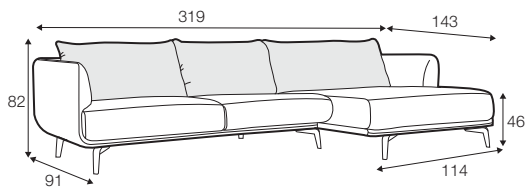

STD standard

FC fixed

modular system

armchair

loveseat

footstool 75x75

2 seater

3 seater

4 seater (divided)

set 1 left / or right

2 seater right / or left + bench with tray left / or right

set 2 right / or left

2 seater left / or right + chaiselongue right / or left

set 3 right / or left

3 seater left / or right + chaiselongue wide right / or left

set 4 right / or left

3 seater left / or right + divan right / or left

set 5 right / or left

3 seater left / or right + corner 90° + 2 seater right / or left

modular system

elements of the modular system

2 seater left / or right

3 seater left / or right

corner 90°

chaiselongue right / or left

chaiselongue wide
right / or left

divan right / or left

bench with tray right / or left

extra dimensions

depth of seat