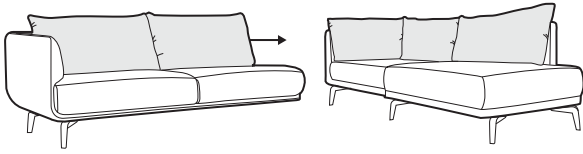

STD standard

FC fixed

modular system

armchair

loveseat

footstool 75x75

2 seater

3 seater

4 seater (divided)

set 1 left / or right

2 seater right / or left + bench with tray left / or right

set 2 right / or left

2 seater left / or right + chaiselongue right / or left

set 3 right / or left

3 seater left / or right + chaiselongue wide right / or left

set 4 right / or left

3 seater left / or right + divan right / or left

set 5 right / or left

3 seater left / or right + corner 90° + 2 seater right / or left

modular system

elements of the modular system

2 seater left / or right

3 seater left / or right

corner 90°

chaiselongue right / or left

chaiselongue wide
right / or left

divan right / or left

bench with tray right / or left

extra dimensions

depth of seat