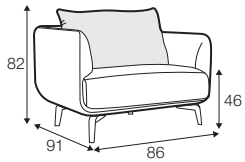

STD standard

FC fixed

modular system

armchair

loveseat

footstool 75x75

2 seater

3 seater

4 seater (divided)

set 1 left / or right

2 seater right / or left + bench with tray left / or right

set 2 right / or left

2 seater left / or right + chaiselongue right / or left

set 3 right / or left

3 seater left / or right + chaiselongue wide right / or left

set 4 right / or left

3 seater left / or right + divan right / or left

set 5 right / or left

3 seater left / or right + corner 90° + 2 seater right / or left

modular system

elements of the modular system

2 seater left / or right

3 seater left / or right

corner 90°

chaiselongue right / or left

chaiselongue wide
right / or left

divan right / or left

bench with tray right / or left

extra dimensions

depth of seat