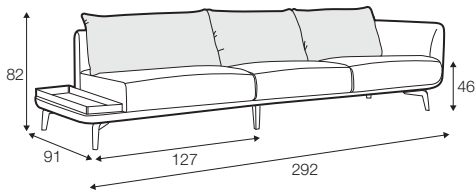

STD standard

FC fixed

modular system

armchair

loveseat

footstool 75x75

2 seater

3 seater

4 seater (divided)

set 1 left / or right

2 seater right / or left + bench with tray left / or right

set 2 right / or left

2 seater left / or right + chaiselongue right / or left

set 3 right / or left

3 seater left / or right + chaiselongue wide right / or left

set 4 right / or left

3 seater left / or right + divan right / or left

set 5 right / or left

3 seater left / or right + corner 90° + 2 seater right / or left

modular system

elements of the modular system

2 seater left / or right

3 seater left / or right

corner 90°

chaiselongue right / or left

chaiselongue wide
right / or left

divan right / or left

bench with tray right / or left

extra dimensions

depth of seat