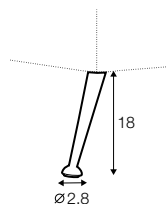

2 seater

2,5 seater

3 seater

set 1 right / or left

2 seater left / or right + chaiselongue right / or left

set 2 right / or left

3 seater left / or right + chaiselongue right / or left

set 3 right / or left

2 seater left / or right + divan right / or left

set 4 right / or left

3 seater left / or right + divan right / or left

example of leather cover

3 seater

extra dimensions

depth of seat

accessories

headrest with roll L-50

legs

no. 91
wood

no. 135
wood

no. 175
metal chrome,
painted black or grey