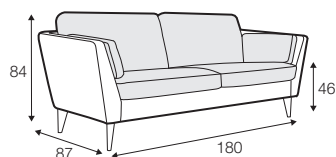

COVERS

FC fixed

armchair

footstool 55x44

2 seater

2,5 seater

3 seater

set 1 right / or left

2 seater left / or right + chaiselongue right / or left

set 2 right / or left

3 seater left / or right + chaiselongue right / or left

set 3 right / or left

2 seater left / or right + divan right / or left

set 4 right / or left

3 seater left / or right + divan right / or left

example of leather cover

3 seater

extra dimensions

depth of seat

accessories

headrest with roll L-50