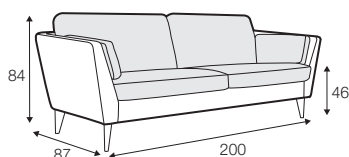

COVERS

FC fixed

armchair

footstool 55x44

2 seater

2,5 seater

3 seater

set 1 right / or left

2 seater left / or right + chaiselongue right / or left

set 2 right / or left

3 seater left / or right + chaiselongue right / or left

set 3 right / or left

2 seater left / or right + divan right / or left

set 4 right / or left

3 seater left / or right + divan right / or left

example of leather cover

3 seater

extra dimensions

depth of seat

accessories

headrest with roll L-50