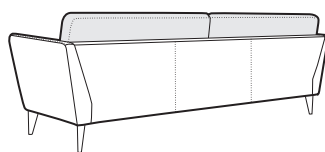

COVERS

FC fixed

armchair

footstool 55x44

2 seater

2,5 seater

3 seater

set 1 right / or left

2 seater left / or right + chaiselongue right / or left

set 2 right / or left

3 seater left / or right + chaiselongue right / or left

set 3 right / or left

2 seater left / or right + divan right / or left

set 4 right / or left

3 seater left / or right + divan right / or left

example of leather cover

3 seater

extra dimensions

depth of seat

accessories

headrest with roll L-50