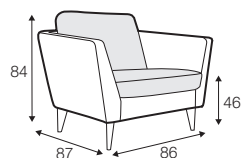

COVERS

FC fixed

armchair

footstool 55x44

2 seater

2,5 seater

3 seater

set 1 right / or left

2 seater left / or right + chaiselongue right / or left

set 2 right / or left

3 seater left / or right + chaiselongue right / or left

set 3 right / or left

2 seater left / or right + divan right / or left

set 4 right / or left

3 seater left / or right + divan right / or left

example of leather cover

3 seater

extra dimensions

depth of seat

accessories

headrest with roll L-50