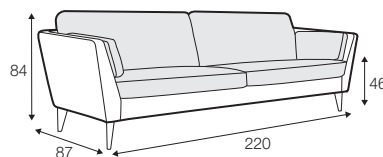

COVERS

FC fixed

armchair

footstool 55x44

2 seater

2,5 seater

3 seater

set 1 right / or left

2 seater left / or right + chaiselongue right / or left

set 2 right / or left

3 seater left / or right + chaiselongue right / or left

set 3 right / or left

2 seater left / or right + divan right / or left

set 4 right / or left

3 seater left / or right + divan right / or left

example of leather cover

3 seater

extra dimensions

depth of seat

accessories

headrest with roll L-50