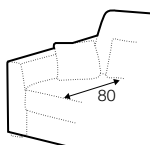

# New York

UPHOLSTERY

COMFORTS

COVERS

fabric

lux

loose

footstool 117x107

3 XL seater divided

4 XL seater divided

## extra dimensions

depth of seat