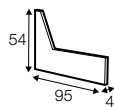

endpart left / or right