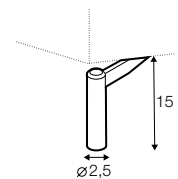

corner 90° no. 1

corner 90° no. 2

cozy corner right / or left

corner 30°

extra dimensions

depth of seat

accessories

headrest L-77

headrest L-62

endpart left / or right

legs

no. 141A
wood
recommended

no. 91
wood

no. 141B
wood

no. 152
wood

no. 153
wood