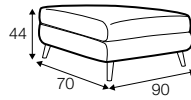

FC fixed

LCV loose with velcro

modular system

armchair

armchair wide

footstool 90x70

2 seater

3 seater

set 1 right / or left

2 seater left / or right + chaiselongue right / or left

set 2 right / or left

3 seater left / or right + chaiselongue wide right / or left

set 3 right / or left

2 seater left / or right + divan right / or left

set 4 right / or left

3 seater left / or right + divan right / or left

set 5 right / or left

3 seater left / or right + cozy corner right / or left

set 6

divan left + 2 seater without armrests + divan right