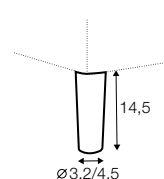

corner 90° no. 1

corner 90° no. 2

cozy corner right / or left

corner 30°

extra dimensions

depth of seat

accessories

headrest L-77

headrest L-62

endpart left / or right

legs

no. 141A
wood
recommended

no. 91
wood

no. 141B
wood

no. 152
wood

no. 153
wood