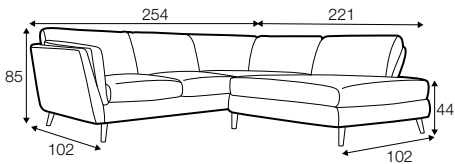

FC fixed

LCV loose with velcro

modular system

armchair

armchair wide

footstool 90x70

2 seater

3 seater

set 1 right / or left

2 seater left / or right + chaiselongue right / or left

set 2 right / or left

3 seater left / or right + chaiselongue wide right / or left

set 3 right / or left

2 seater left / or right + divan right / or left

set 4 right / or left

3 seater left / or right + divan right / or left

set 5 right / or left

3 seater left / or right + cozy corner right / or left

set 6

divan left + 2 seater without armrests + divan right

corner 90° no. 1

corner 90° no. 2

cozy corner right / or left

corner 30°

extra dimensions

depth of seat

accessories

headrest L-77