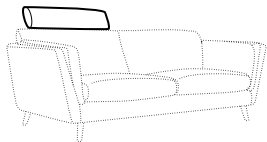

armchair left + corner 30°
+ armchair right

set 14

armchair wide left + corner 30°
+ armchair wide right

modular system

elements of the modular system

armchair left / or right

armchair
without armrests

armchair wide left / or right

armchair wide
without armrests

2 seater left / or right

2 seater
without armrests

3 seater left / or right

3 seater
without armrests

chaiselongue right / or left

chaiselongue wide right / or left

divan right / or left

corner 90° no. 1

corner 90° no. 2

cozy corner right / or left

corner 30°

extra dimensions

depth of seat

accessories

headrest L-77