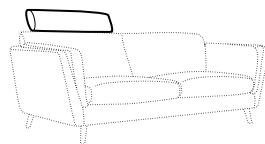

LUX lux

CLS classic

FC fixed

Drawings shown height with leg no. 141A H-14.

armchair

armchair wide

footstool 90x70

2 seater

3 seater

extra dimensions

depth of seat

accessories

headrest L-62

headrest L-77

legs

no. 141A
wood
recommended