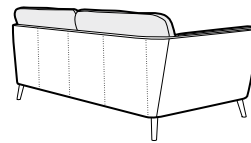

LUX lux

CLS classic

FC fixed

Drawings shown height with leg no. 141A H-14.

armchair

armchair wide

footstool 90x70

2 seater

3 seater

extra dimensions

depth of seat

accessories

headrest L-62

headrest L-77

legs

no. 141A
wood
recommended