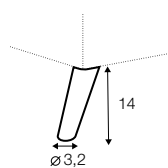

LUX lux

CLS classic

FC fixed

Drawings shown height with leg no. 141A H-14.

armchair

armchair wide

footstool 90x70

2 seater

3 seater

extra dimensions

depth of seat

accessories

headrest L-62

headrest L-77

legs

no. 141A
wood
recommended