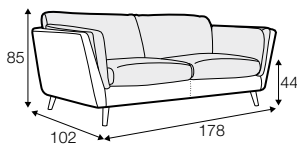

LUX lux

CLS classic

FC fixed

Drawings shown height with leg no. 141A H-14.

armchair

armchair wide

footstool 90x70

2 seater

3 seater

extra dimensions

depth of seat

accessories

headrest L-62

headrest L-77

legs

no. 141A
wood
recommended