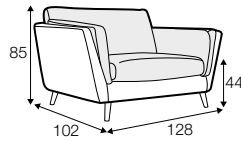

LUX lux

CLS classic

FC fixed

Drawings shown height with leg no. 141A H-14.

armchair

armchair wide

footstool 90x70

2 seater

3 seater

extra dimensions

depth of seat

accessories

headrest L-62

headrest L-77

legs

no. 141A
wood
recommended