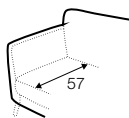

LUX lux

CLS classic

FC fixed

Drawings shown height with leg no. 141A H-14.

armchair

armchair wide

footstool 90x70

2 seater

3 seater

extra dimensions

depth of seat

accessories

headrest L-62

headrest L-77

legs

no. 141A
wood
recommended