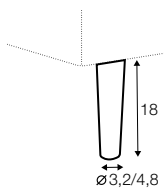

LUX lux

CLS classic

FC fixed

Drawings shown height with leg no. 141A H-14.

armchair

armchair wide

footstool 90x70

2 seater

3 seater

extra dimensions

depth of seat

accessories

headrest L-62

headrest L-77

legs

no. 141A
wood
recommended