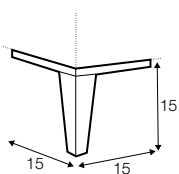

no. 152
wood