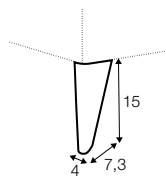

legs

---

no. 91
wood

*please check a cost of brushed steel finish with a sale representative