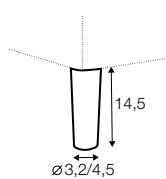

no. 153
wood