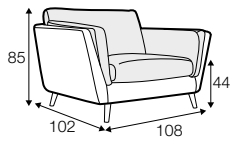

LUX lux

CLS classic

FC fixed

Drawings shown height with leg no. 141A H-14.

armchair

armchair wide

footstool 90x70

2 seater

3 seater

extra dimensions

depth of seat

accessories

headrest L-62

headrest L-77

legs

no. 141A
wood
recommended