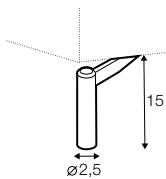

no. 145A
metal chrome,
painted black or grey
and brushed steel*

*please check a cost of brushed steel finish with a sale representative