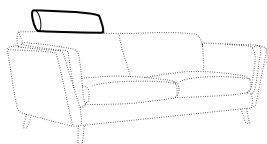

LUX lux

CLS classic

FC fixed

Drawings shown height with leg no. 141A H-14.

armchair

armchair wide

footstool 90x70

2 seater

3 seater

extra dimensions

depth of seat

accessories

headrest L-62

headrest L-77

legs

no. 141A
wood
recommended