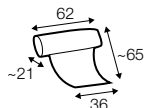

LUX lux

CLS classic

FC fixed

Drawings shown height with leg no. 141A H-14.

armchair

armchair wide

footstool 90x70

2 seater

3 seater

extra dimensions

depth of seat

accessories

headrest L-62

headrest L-77

legs

no. 141A
wood
recommended