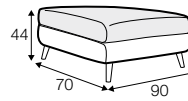

LUX lux

CLS classic

FC fixed

Drawings shown height with leg no. 141A H-14.

armchair

armchair wide

footstool 90x70

2 seater

3 seater

extra dimensions

depth of seat

accessories

headrest L-62

headrest L-77

legs

no. 141A
wood
recommended