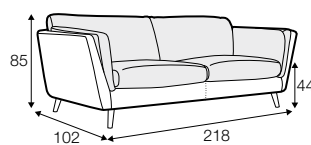

LUX lux

CLS classic

FC fixed

Drawings shown height with leg no. 141A H-14.

armchair

armchair wide

footstool 90x70

2 seater

3 seater

extra dimensions

depth of seat

accessories

headrest L-62

headrest L-77

legs

no. 141A
wood
recommended