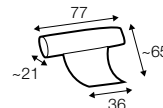

LUX lux

CLS classic

FC fixed

Drawings shown height with leg no. 141A H-14.

armchair

armchair wide

footstool 90x70

2 seater

3 seater

extra dimensions

depth of seat

accessories

headrest L-62

headrest L-77

legs

no. 141A
wood
recommended