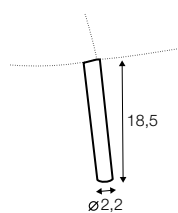

no. 181A
metal painted
black, grey
or brass gold
back