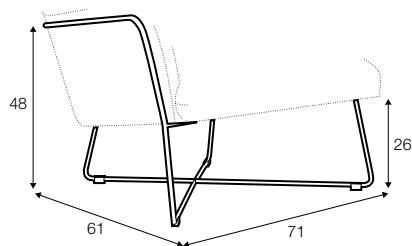

COVERS

FC fixed

armchair
with metal frame

armchair
with legs

extra dimension

depth of seat

legs

metal frame
metal painted
black, grey
or brass gold
recommended