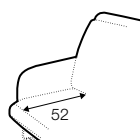

COVERS

FC fixed

armchair
with metal frame

armchair
with legs

extra dimension

depth of seat

legs

metal frame
metal painted
black, grey
or brass gold
recommended