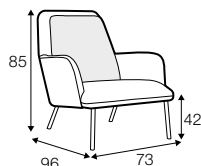

COVERS

FC fixed

armchair
with metal frame

armchair
with legs

extra dimension

depth of seat

legs

metal frame
metal painted
black, grey
or brass gold
recommended