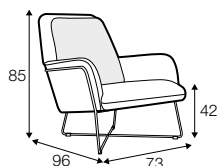

COVERS

FC fixed

armchair
with metal frame

armchair
with legs

extra dimension

depth of seat

legs

metal frame
metal painted
black, grey
or brass gold
recommended