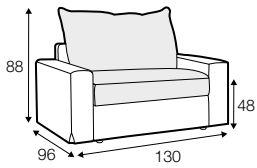

LUX lux

FC fixed

LC loose

modular system

All elements available also as freestanding elements.

armchair

footstool 96x96

3 seater

set 1 left / or right

3 seater left / or right + armchair right / or left

set 2 right / or left

3 seater left / or right + chaiselongue right / or left

set 3

3 seater left + corner 90° + 3 seater right

set 4 right / or left