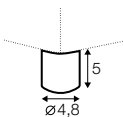

chaiselongue right / or left

chaiselongue
without armrests

corner 90°

extra dimensions

depth of seat

accessories

armrest A

armrest B

cushion
50x30

cushion
40x40

cushion
45x45

Deco cushions must be ordered separately.

legs

no. 173
wood

no. 36
plastic