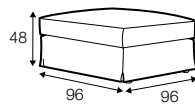

lux

fixed

loose

modular system

All elements available also as freestanding elements.

armchair

footstool 96x96

3 seater

set 1 left / or right

3 seater left / or right + armchair right / or left

set 2 right / or left

3 seater left / or right + chaiselongue right / or left

set 3

3 seater left + corner 90° + 3 seater right

set 4 right / or left