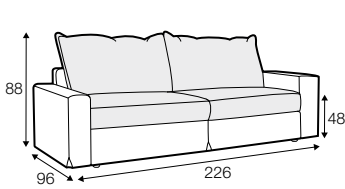

LUX lux

FC fixed

LC loose

modular system

All elements available also as freestanding elements.

armchair

footstool 96x96

3 seater

set 1 left / or right

3 seater left / or right + armchair right / or left

set 2 right / or left

3 seater left / or right + chaiselongue right / or left

set 3

3 seater left + corner 90° + 3 seater right

set 4 right / or left