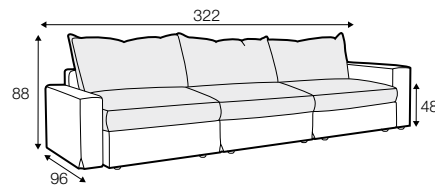

LUX lux

FC fixed

LC loose

modular system

All elements available also as freestanding elements.

armchair

footstool 96x96

3 seater

set 1 left / or right

3 seater left / or right + armchair right / or left

set 2 right / or left

3 seater left / or right + chaiselongue right / or left

set 3

3 seater left + corner 90° + 3 seater right

set 4 right / or left