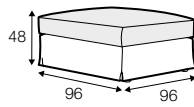

LUX lux

FC fixed

LC loose

modular system

All elements available also as freestanding elements.

armchair

footstool 96x96

3 seater

set 1 left / or right

3 seater left / or right + armchair right / or left

set 2 right / or left

3 seater left / or right + chaiselongue right / or left

set 3

3 seater left + corner 90° + 3 seater right

set 4 right / or left