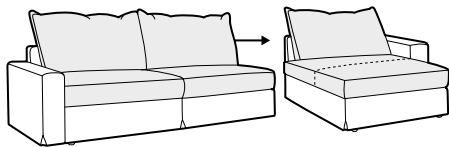

LUX lux

FC fixed

LC loose

modular system

All elements available also as freestanding elements.

armchair

footstool 96x96

3 seater

set 1 left / or right

3 seater left / or right + armchair right / or left

set 2 right / or left

3 seater left / or right + chaiselongue right / or left

set 3

3 seater left + corner 90° + 3 seater right

set 4 right / or left

3 seater left / or right + corner 90° + armchair right / or left

modular system

elements of the modular system

armchair left / or right

armchair without armrests

3 seater left / or right

3 seater without armrests