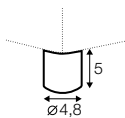

chaiselongue right / or left

chaiselongue
without armrests

corner 90°

extra dimensions

depth of seat

accessories

armrest A

armrest B

cushion
50x30

cushion
40x40

cushion
45x45

Deco cushions must be ordered separately.

legs

no. 173
wood

no. 36
plastic