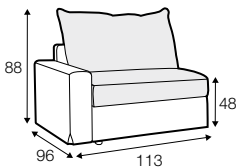

LUX lux

FC fixed

LC loose

modular system

All elements available also as freestanding elements.

armchair

footstool 96x96

3 seater

set 1 left / or right

3 seater left / or right + armchair right / or left

set 2 right / or left

3 seater left / or right + chaiselongue right / or left

set 3

3 seater left + corner 90° + 3 seater right

set 4 right / or left

3 seater left / or right + corner 90° + armchair right / or left

modular system

elements of the modular system

armchair left / or right

armchair without armrests

3 seater left / or right

3 seater without armrests