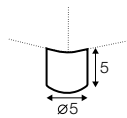

chaiselongue right / or left

chaiselongue
without armrests

corner 90°

extra dimensions

depth of seat

accessories

armrest A

armrest B

cushion
50x30

cushion
40x40

cushion
45x45

Deco cushions must be ordered separately.

legs

no. 173
wood

no. 36
plastic