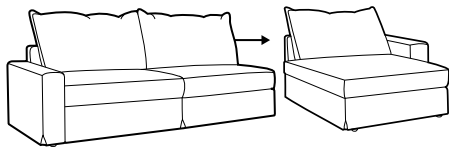

lux

fixed

loose

modular system

All elements available also as freestanding elements.

armchair

footstool 96x96

3 seater

set 1 left / or right

3 seater left / or right + armchair right / or left

set 2 right / or left

3 seater left / or right + chaiselongue right / or left

set 3

3 seater left + corner 90° + 3 seater right

set 4 right / or left

3 seater left / or right + corner 90° + armchair right / or left

modular system

elements of the modular system

armchair left / or right

armchair without armrests

3 seater left / or right

3 seater without armrests