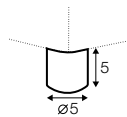

chaiselongue right / or left

chaiselongue
without armrests

corner 90°

extra dimensions

depth of seat

accessories

armrest A

armrest B

cushion
50x30

cushion
40x40

cushion
45x45

Deco cushions must be ordered separately.

legs

no. 173
wood

no. 36
plastic